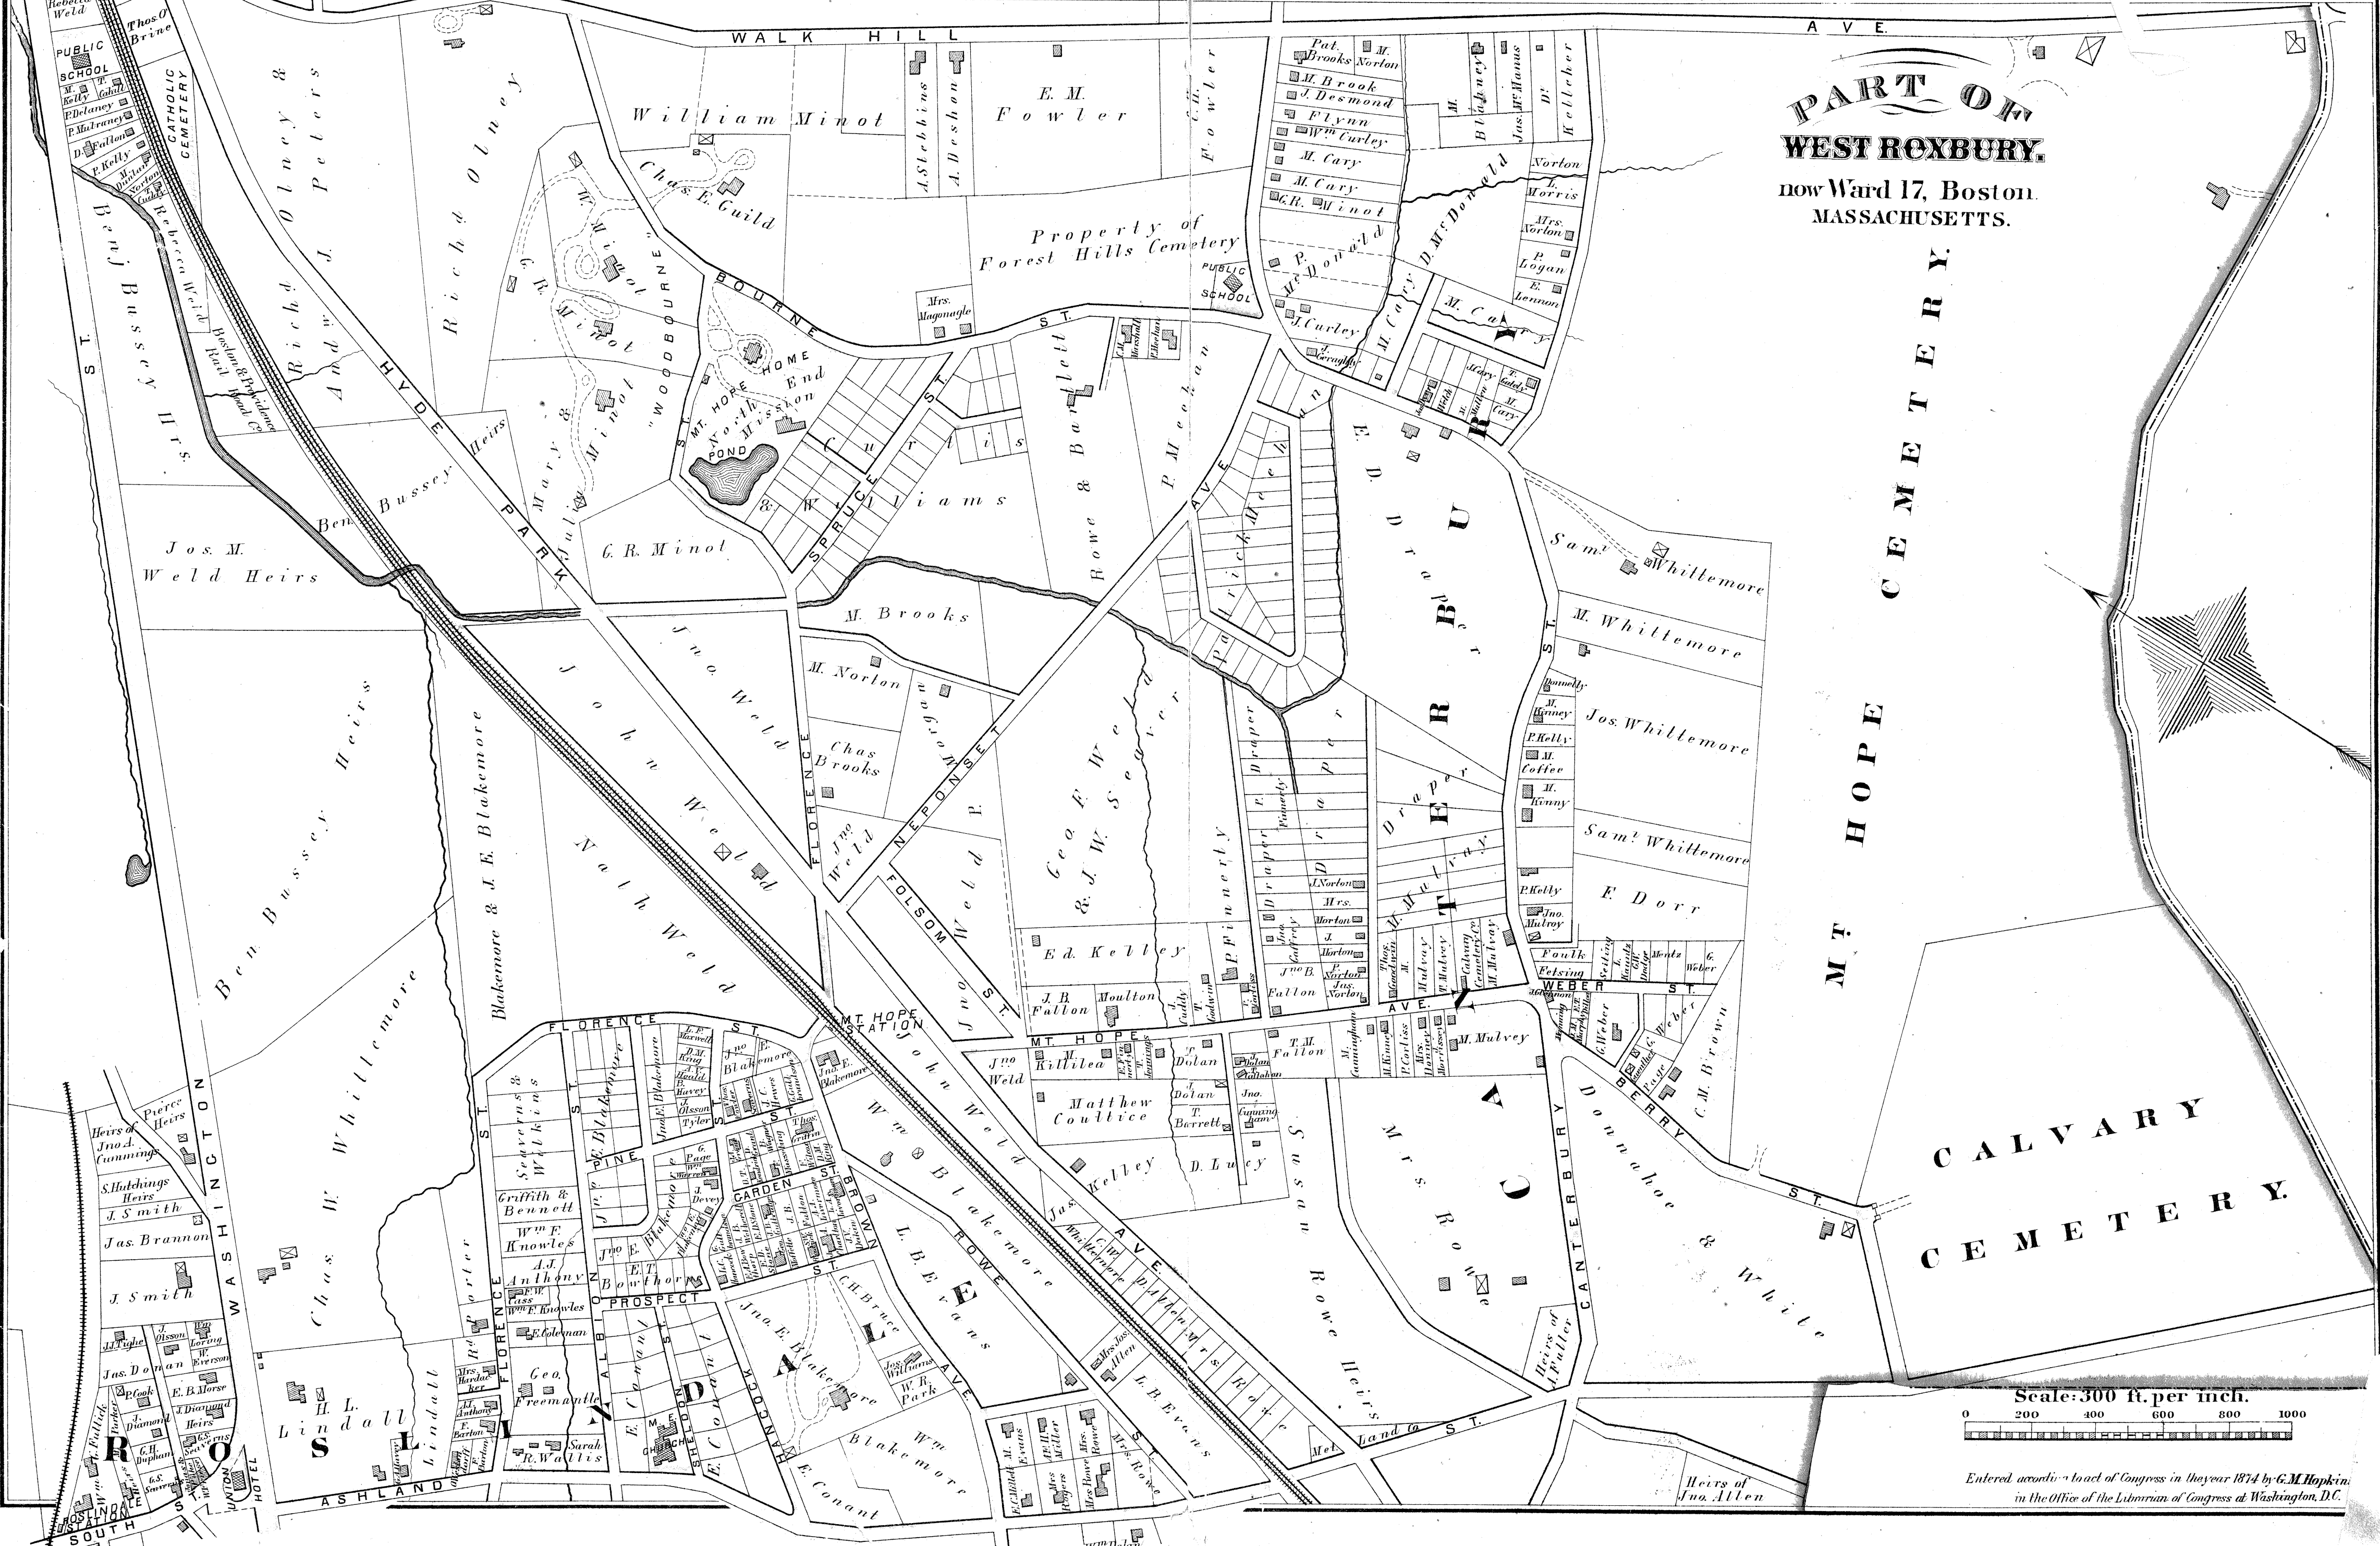

PART OF WEST ROXBURY.
now Ward 17, Boston.
MASSACHUSETTS.

C E M E T E R Y
M T H O P E

CALVARY
C E M E T E R Y

Entered according to Act of Congress in the year 1874 by G.M. Hopkins
in the Office of the Librarian of Congress at Washington, D.C.