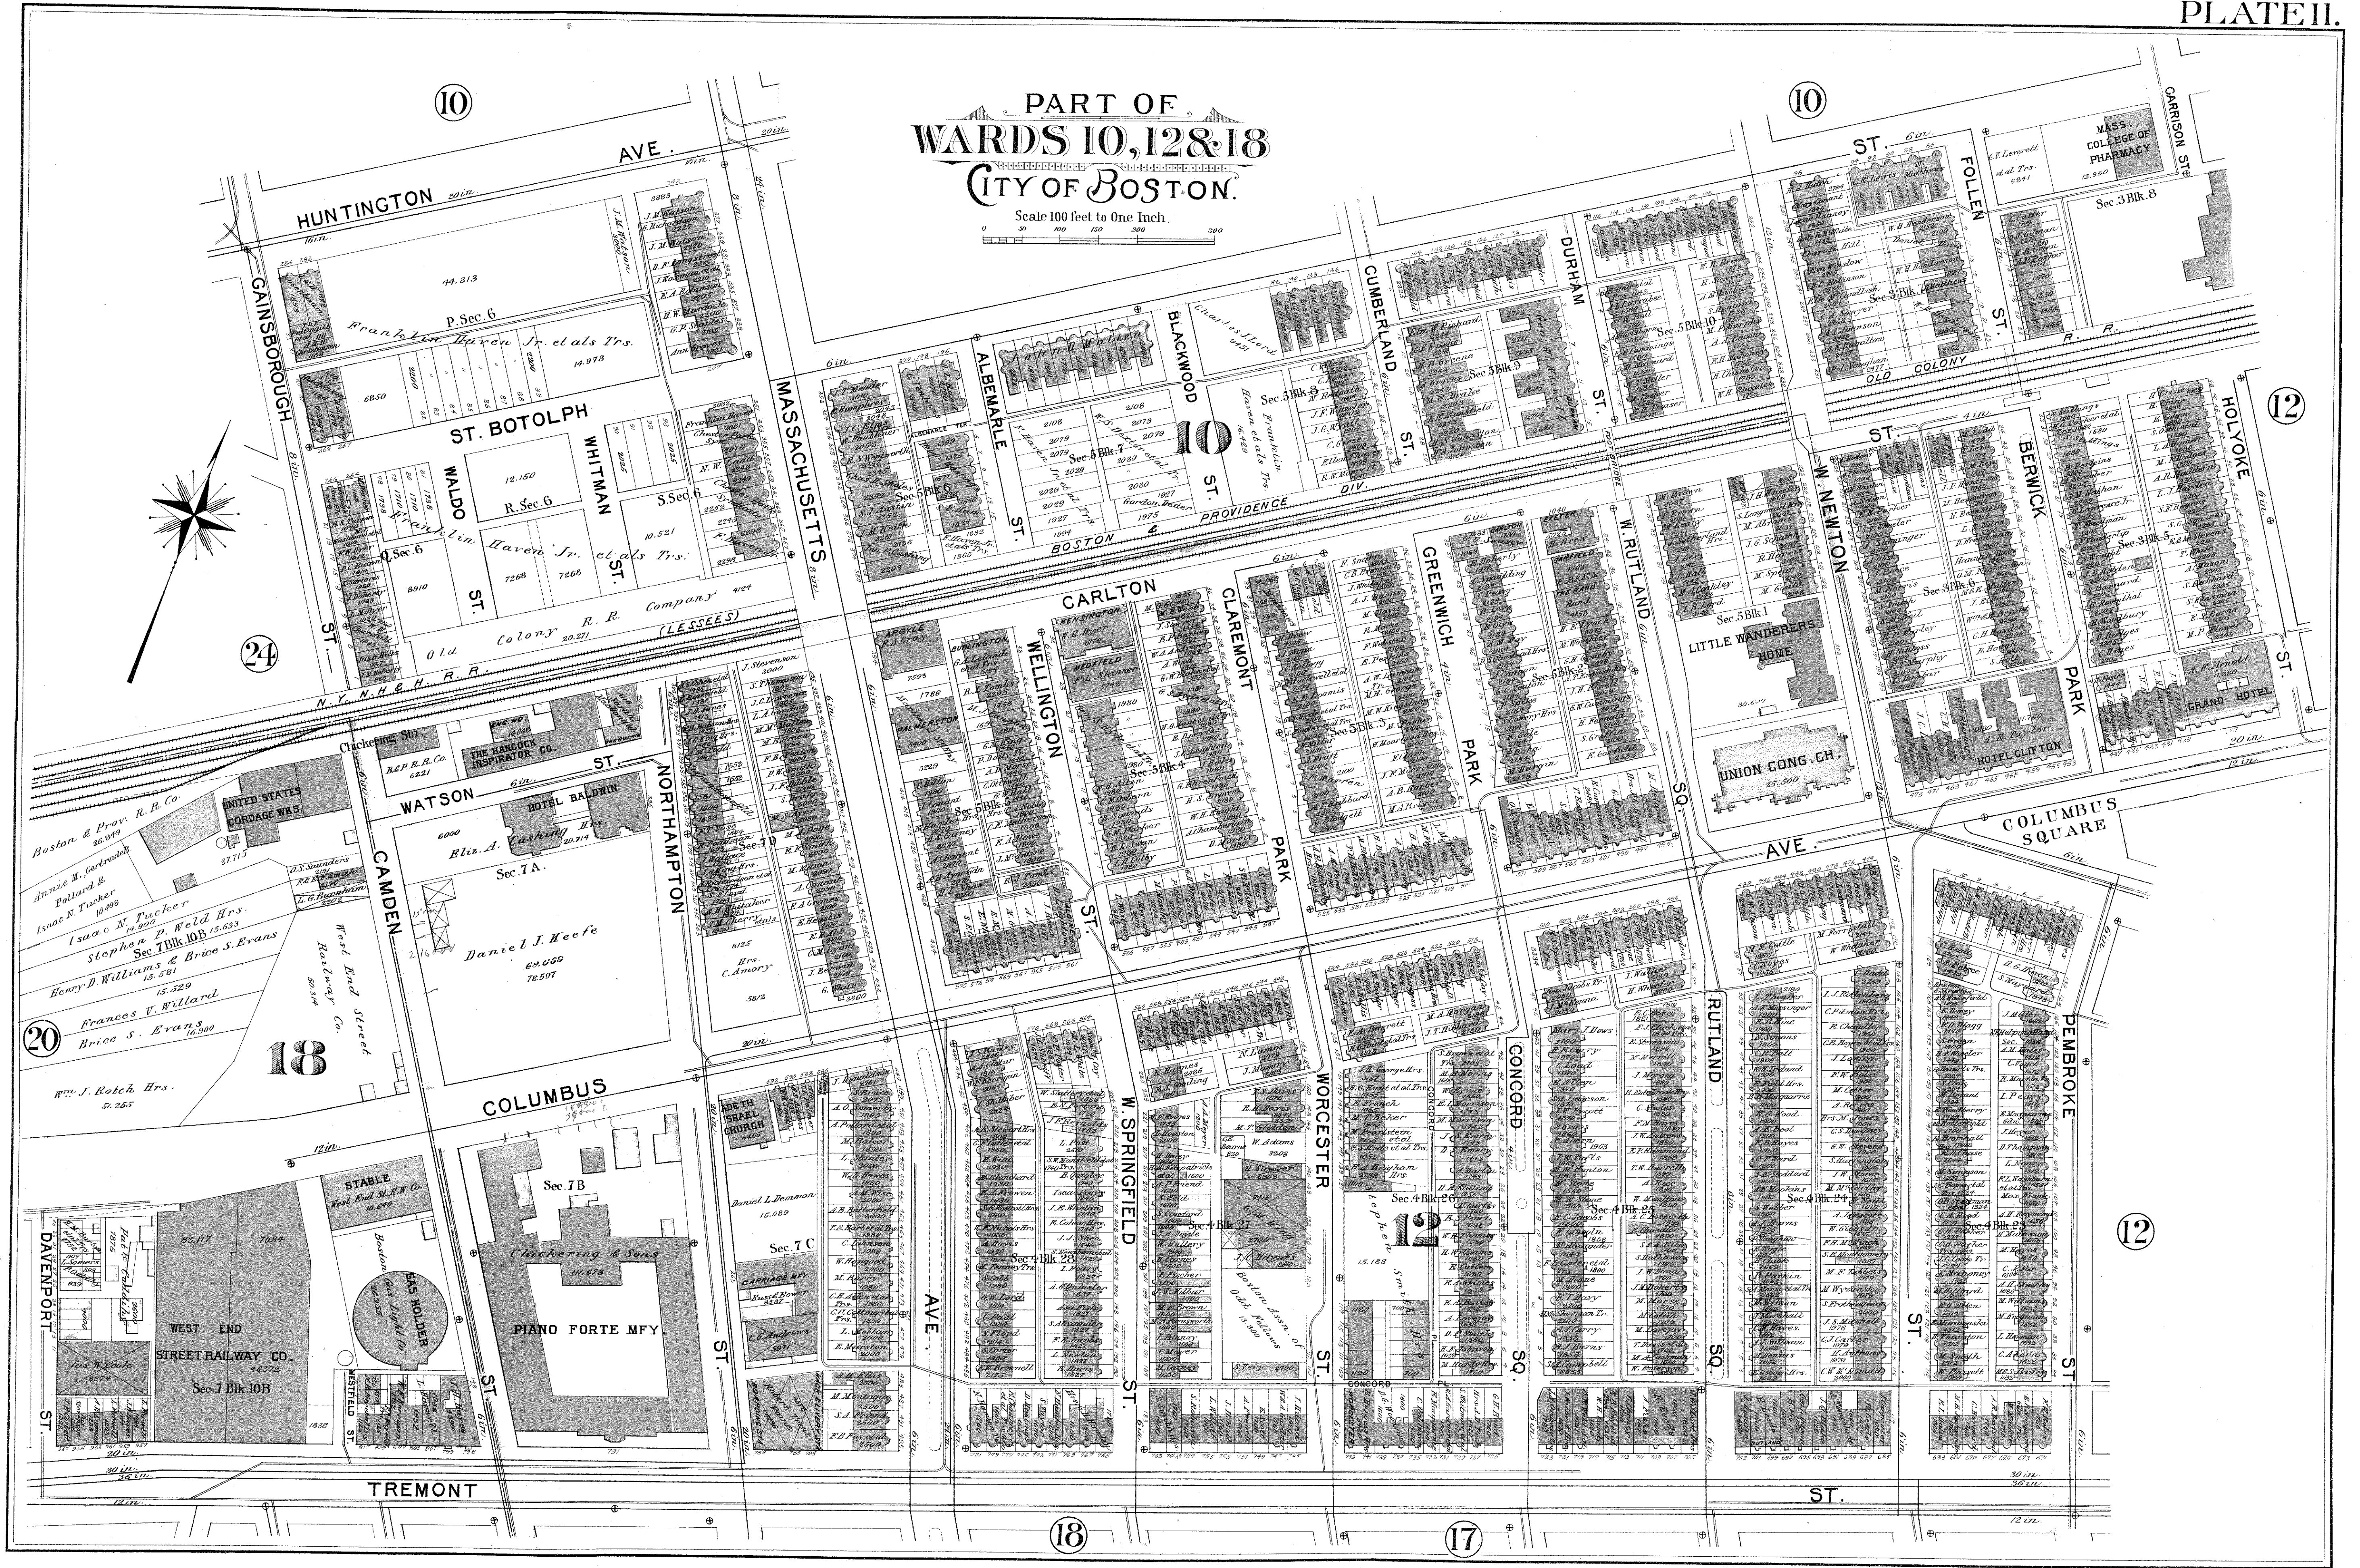

PART OF
WARDS 10, 12 & 18
CITY OF BOSTON.

Scale 100 feet to One Inch.

HUNTINGTON AVE.

P. Sec. 6

ST. BOTOLPH

WALDO ST.

WATSON ST.

CAMDEN ST.