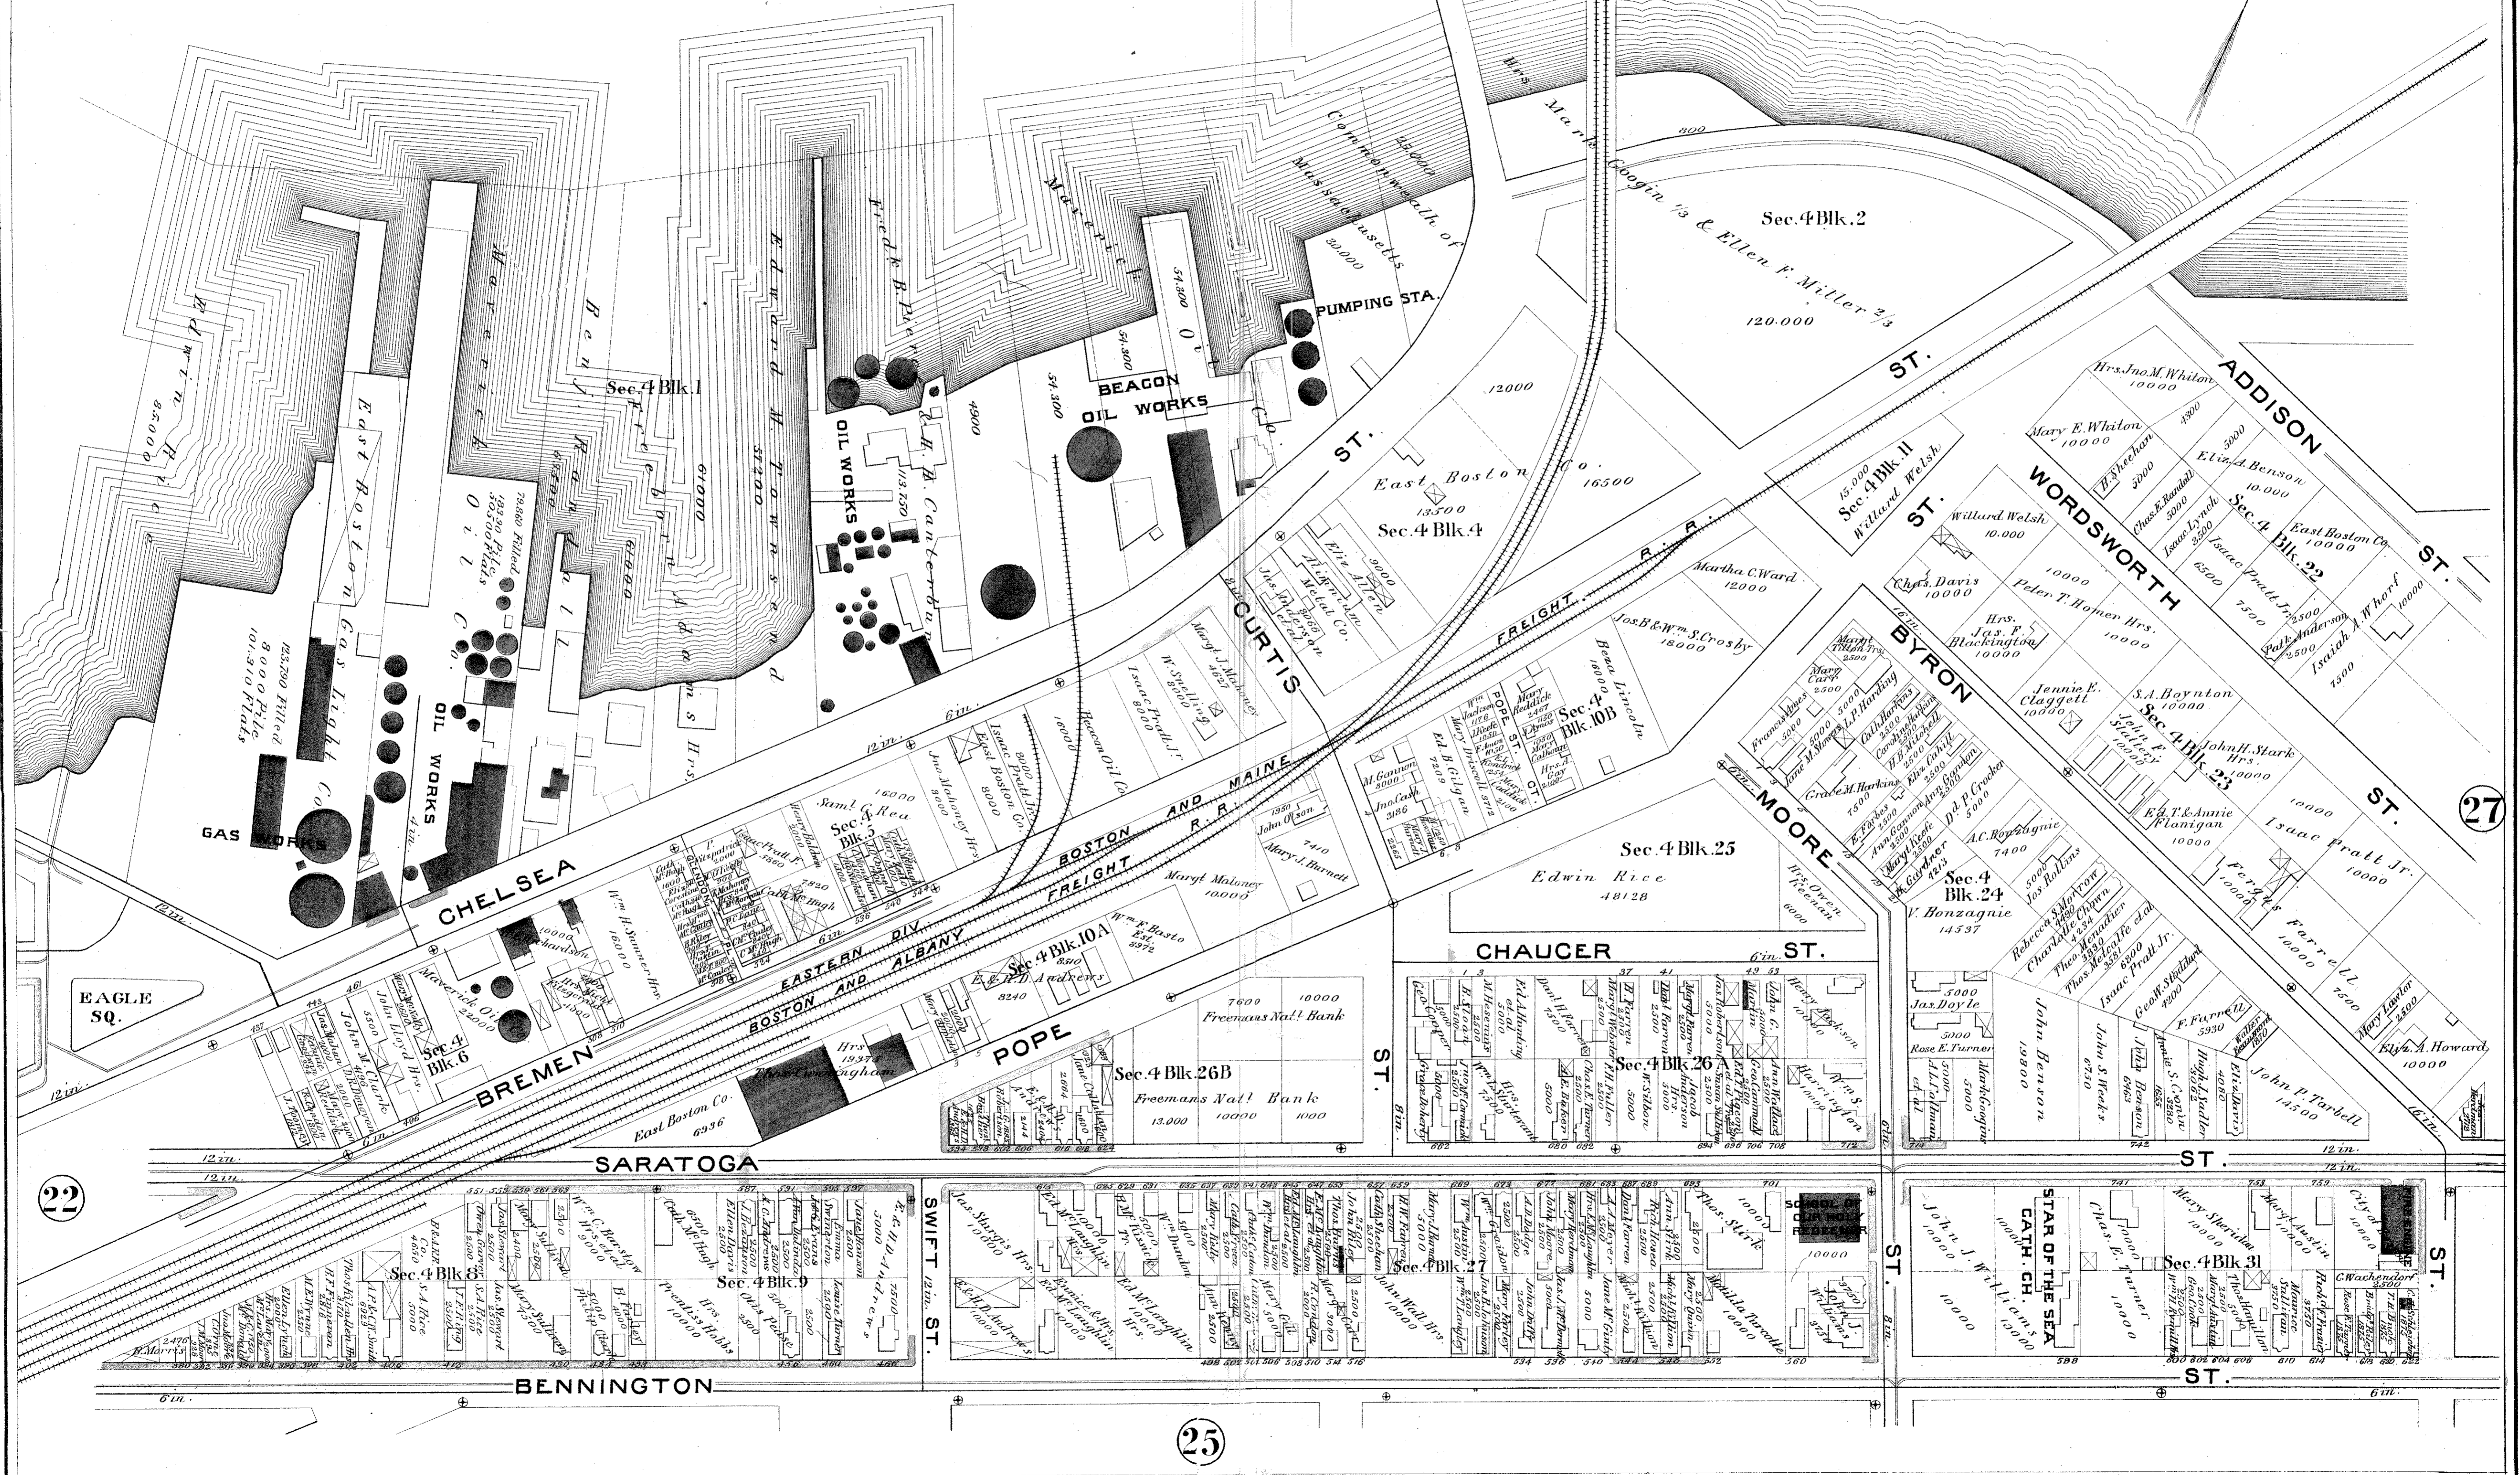

Part of  
WARD I  
EAST BOSTON  
CITY OF BOSTON  
Scale 100 feet to the Inch.

C H E L S E A

C R E E K

22

25

27