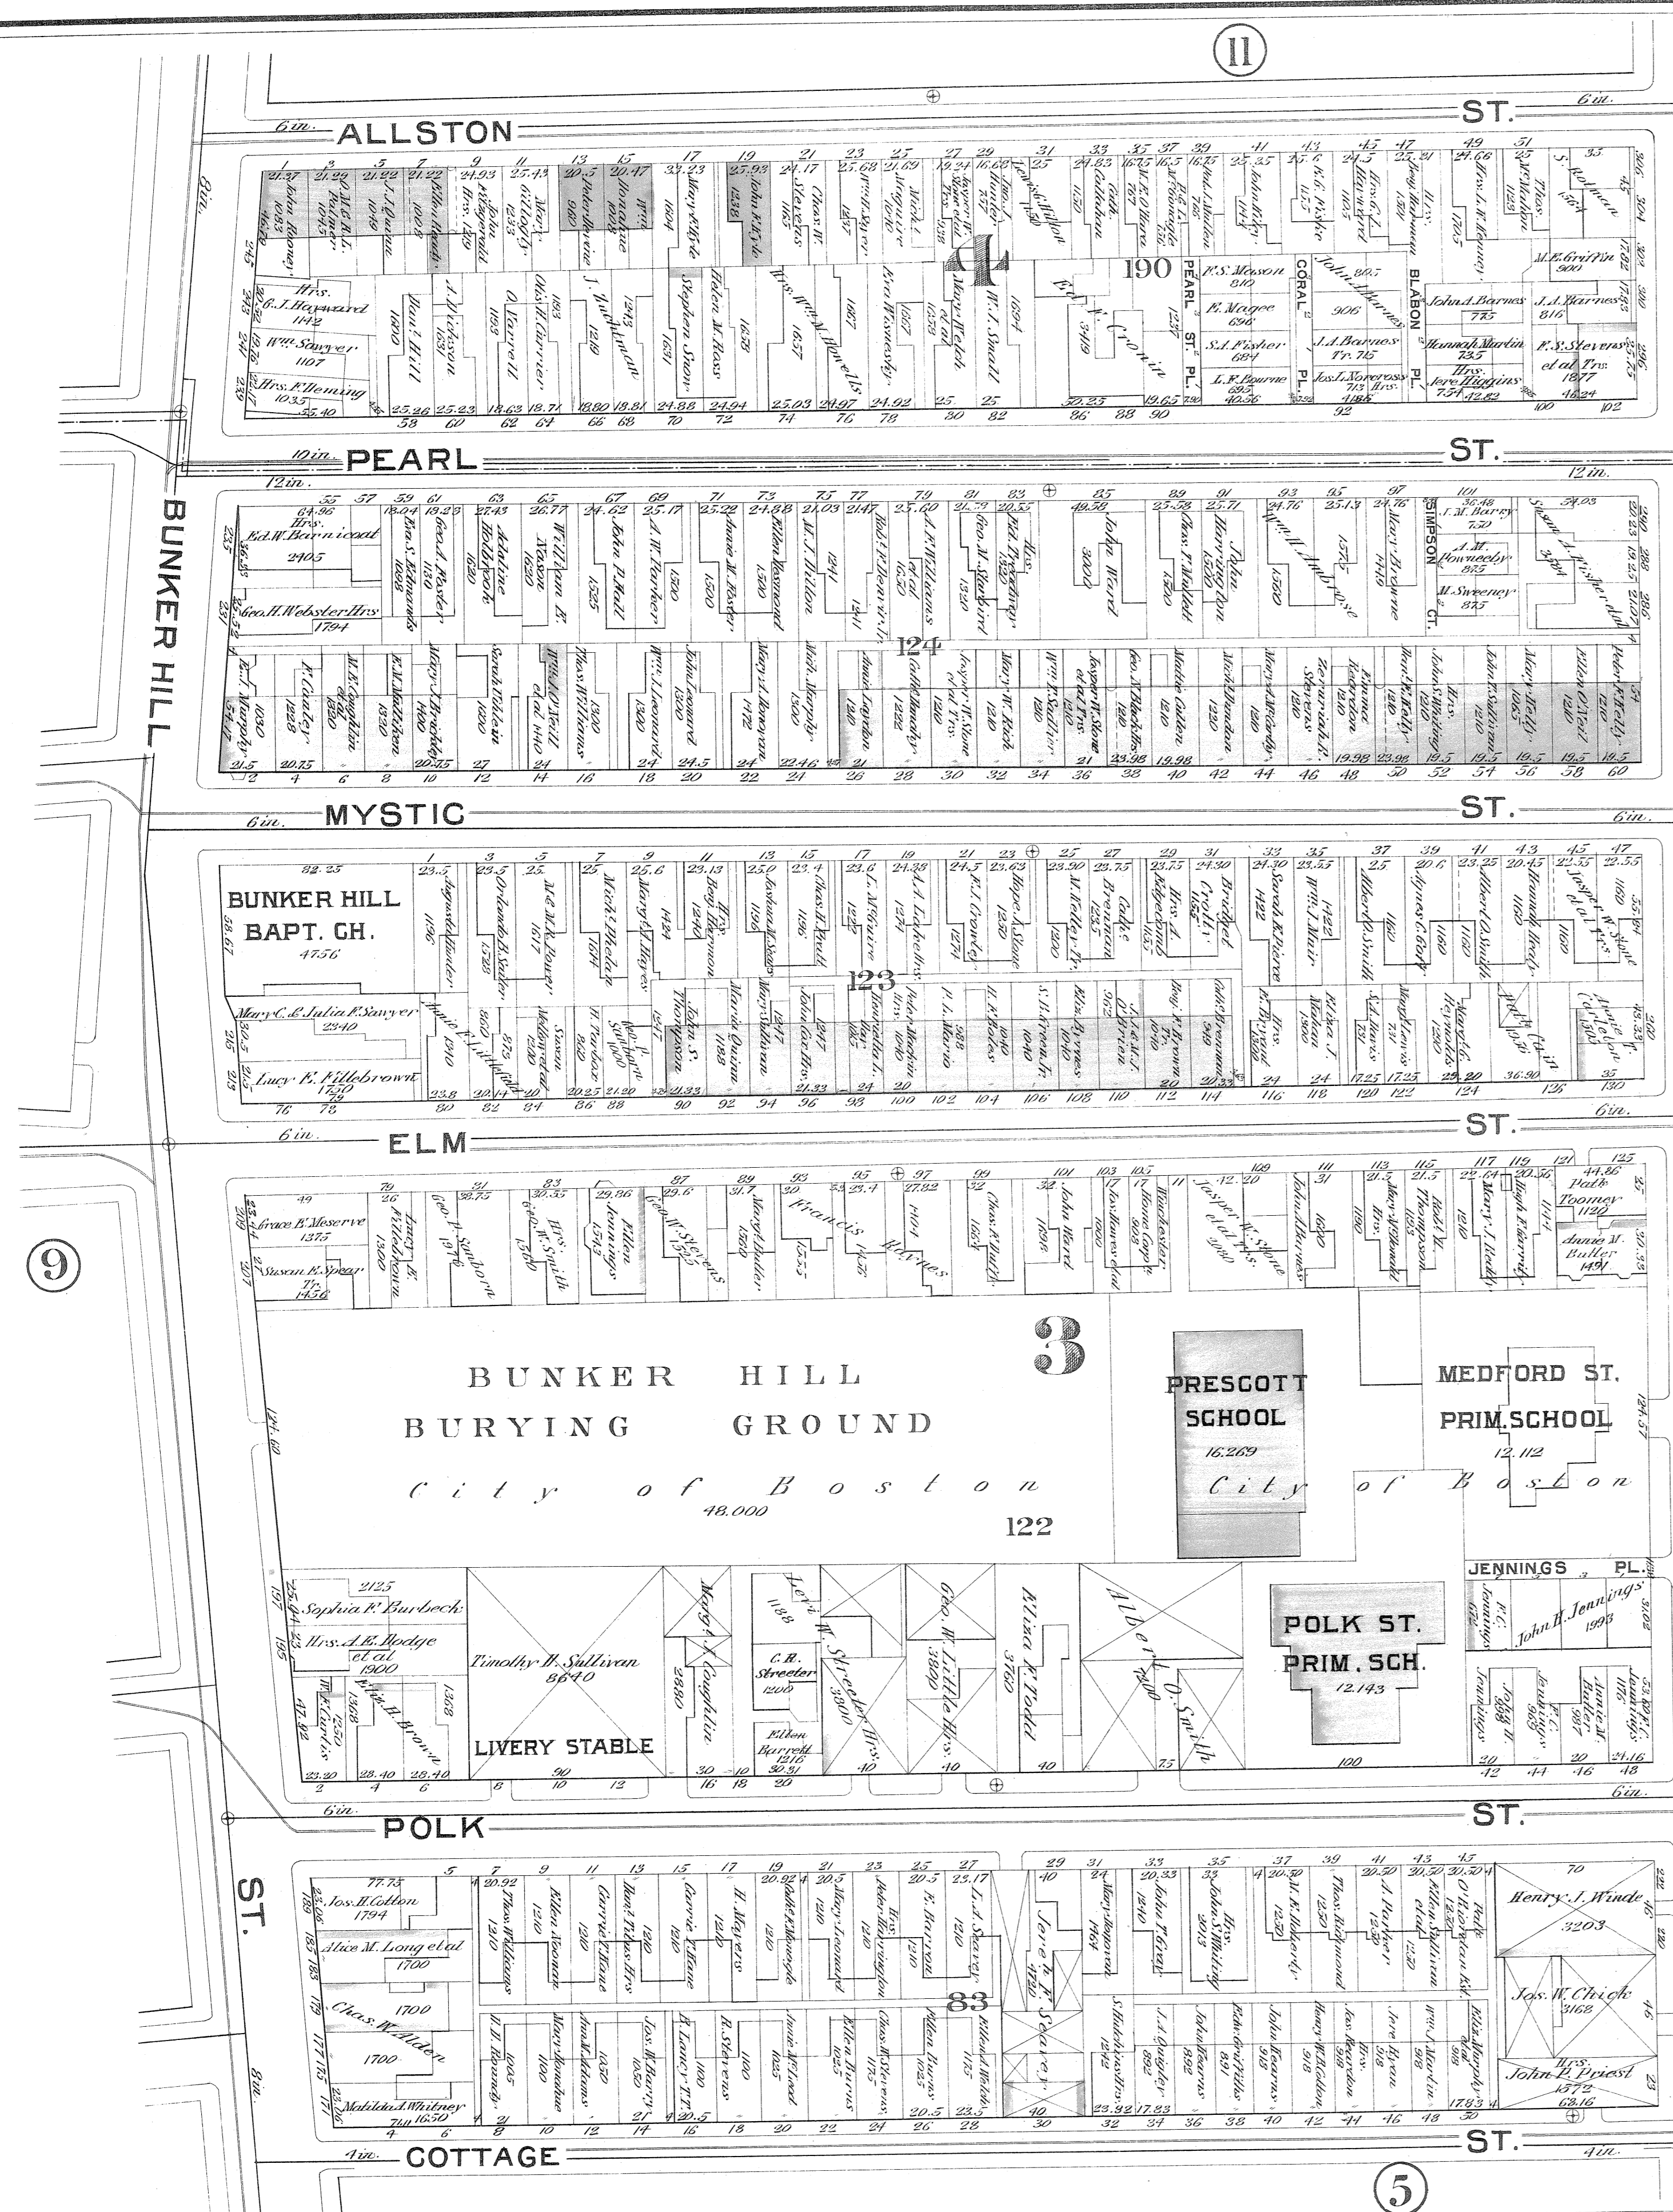

PART OF WARDS 3 & 4 CITY OF BOSTON

Scale, 50 feet to One Inch.

MYSTIC

RIVER

11

MEDFORD ST.

ALLSTON ST.

PEARL ST.