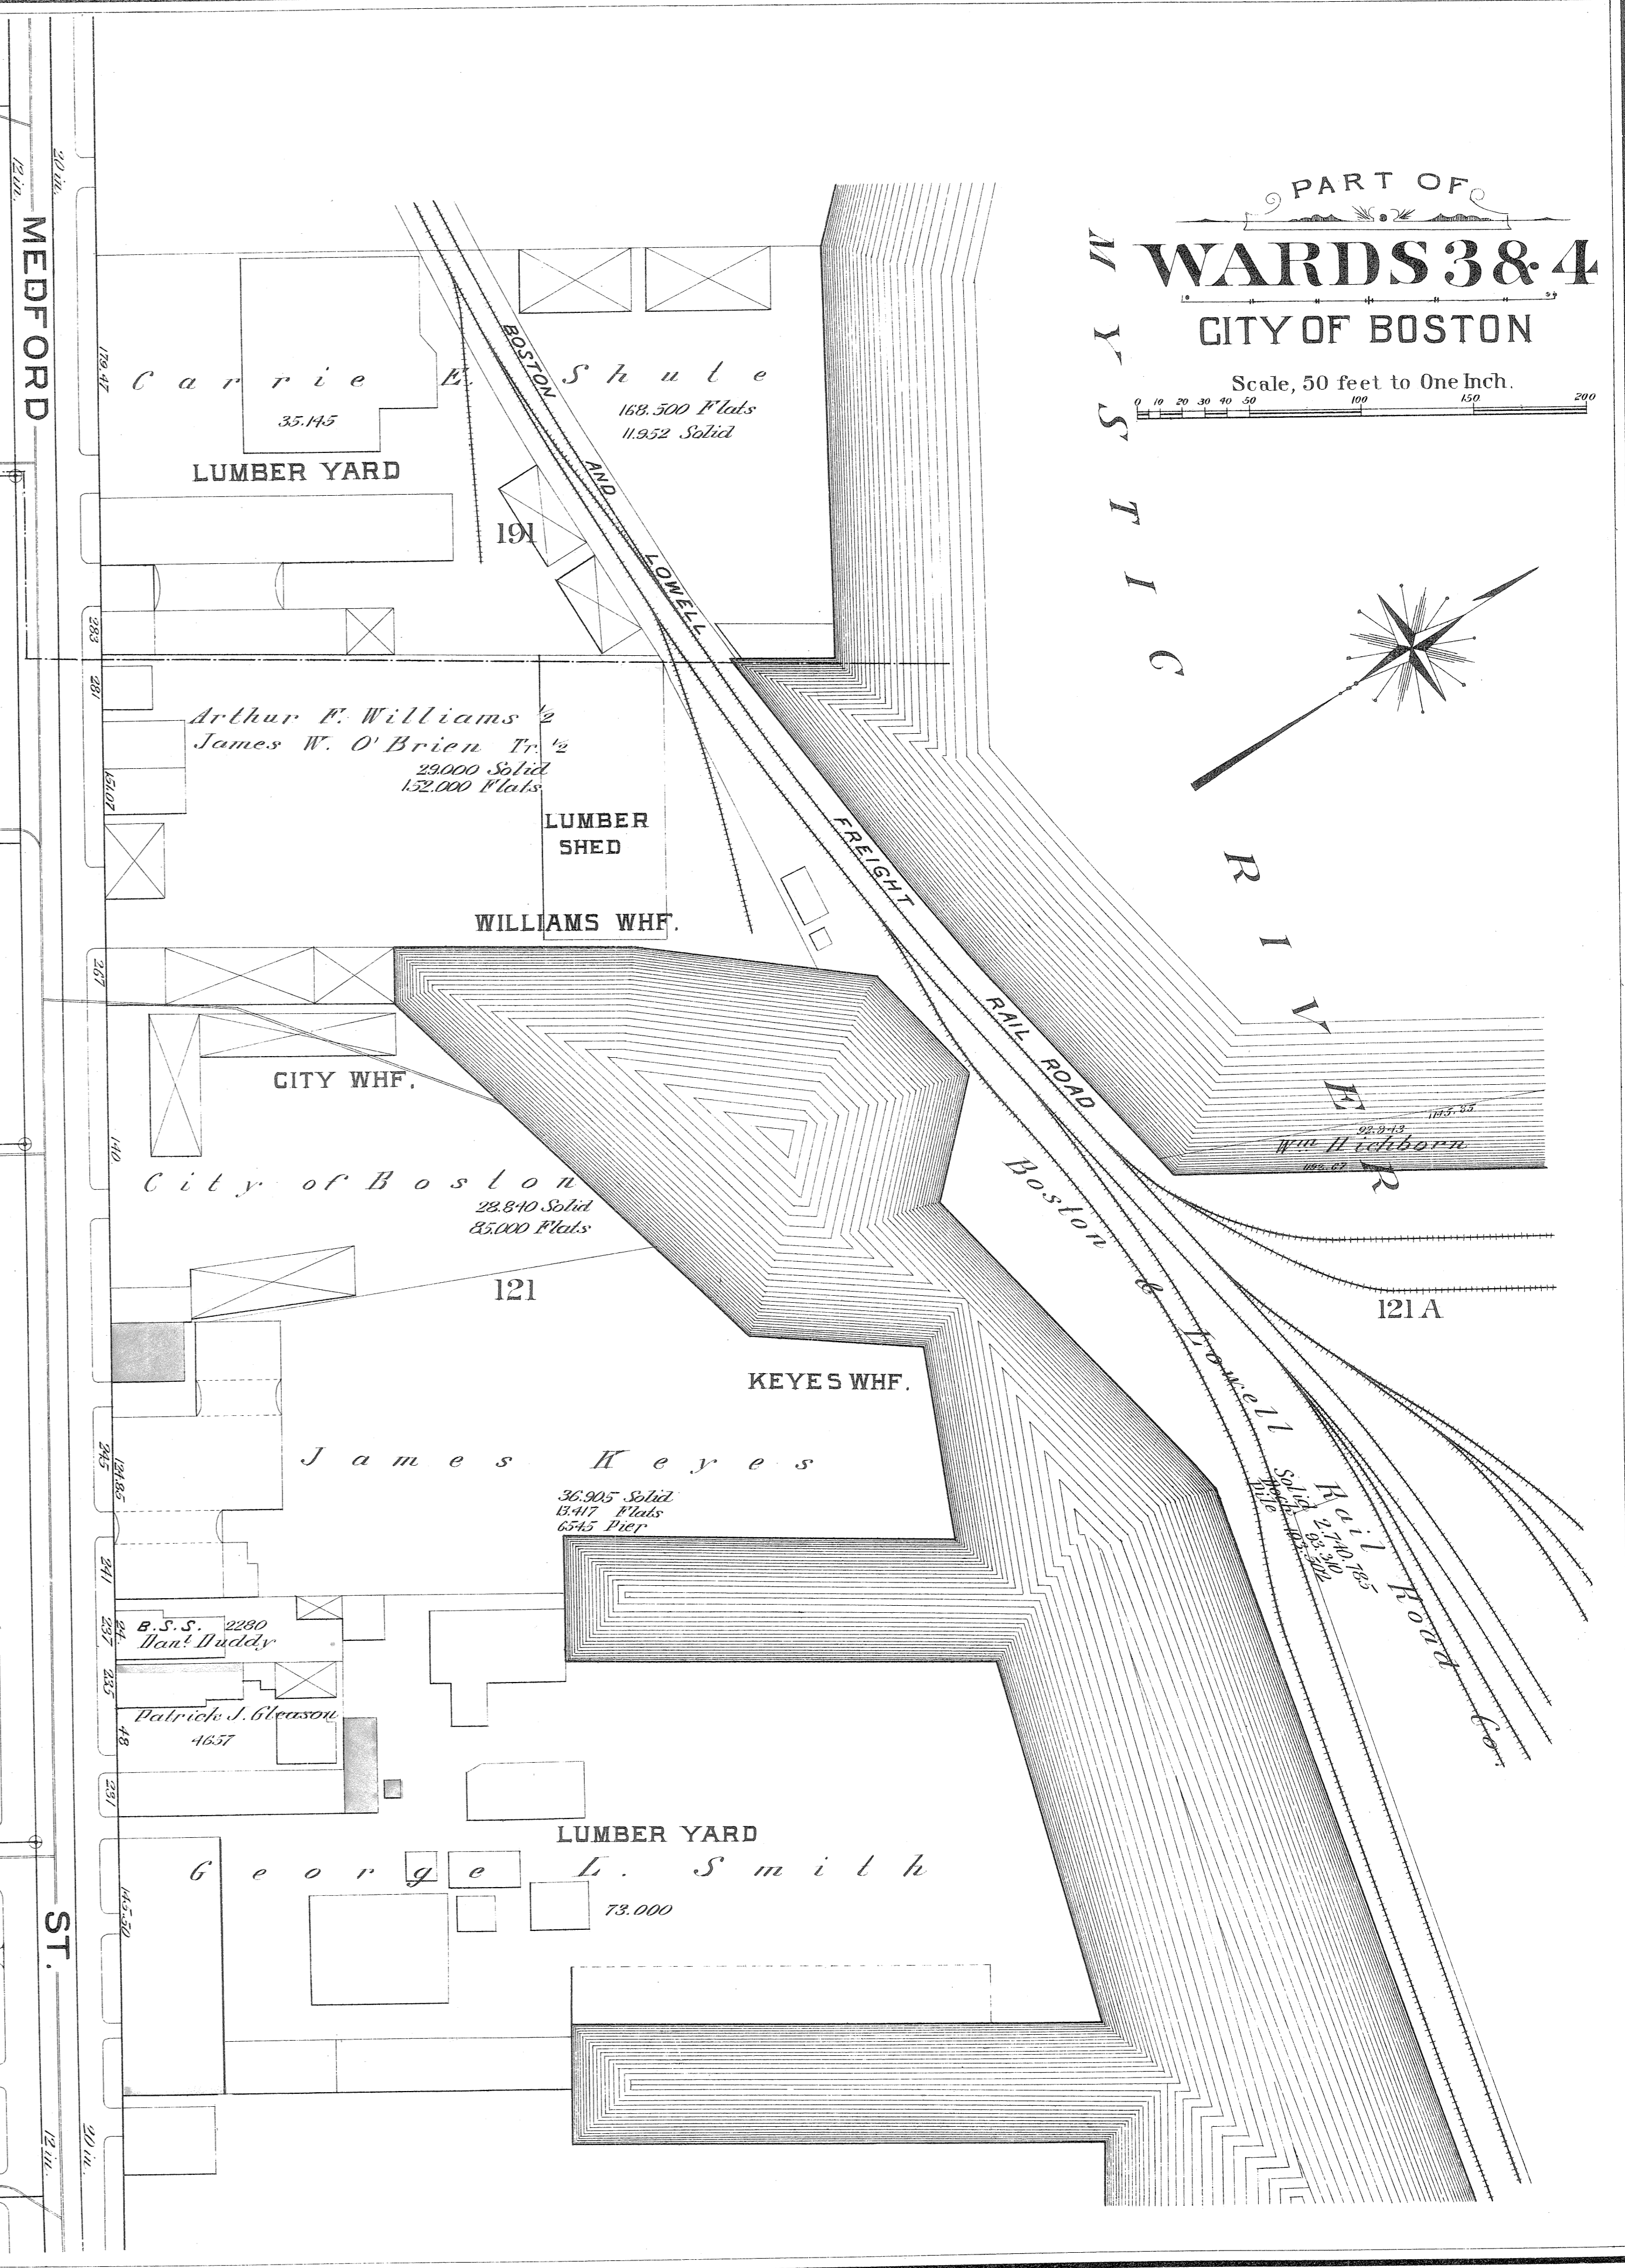

PART OF WARDS 3 & 4 CITY OF BOSTON

Scale, 50 feet to One Inch.

MYSTIC

RIVER

11

MEDFORD ST.

ALLSTON ST.

PEARL ST.