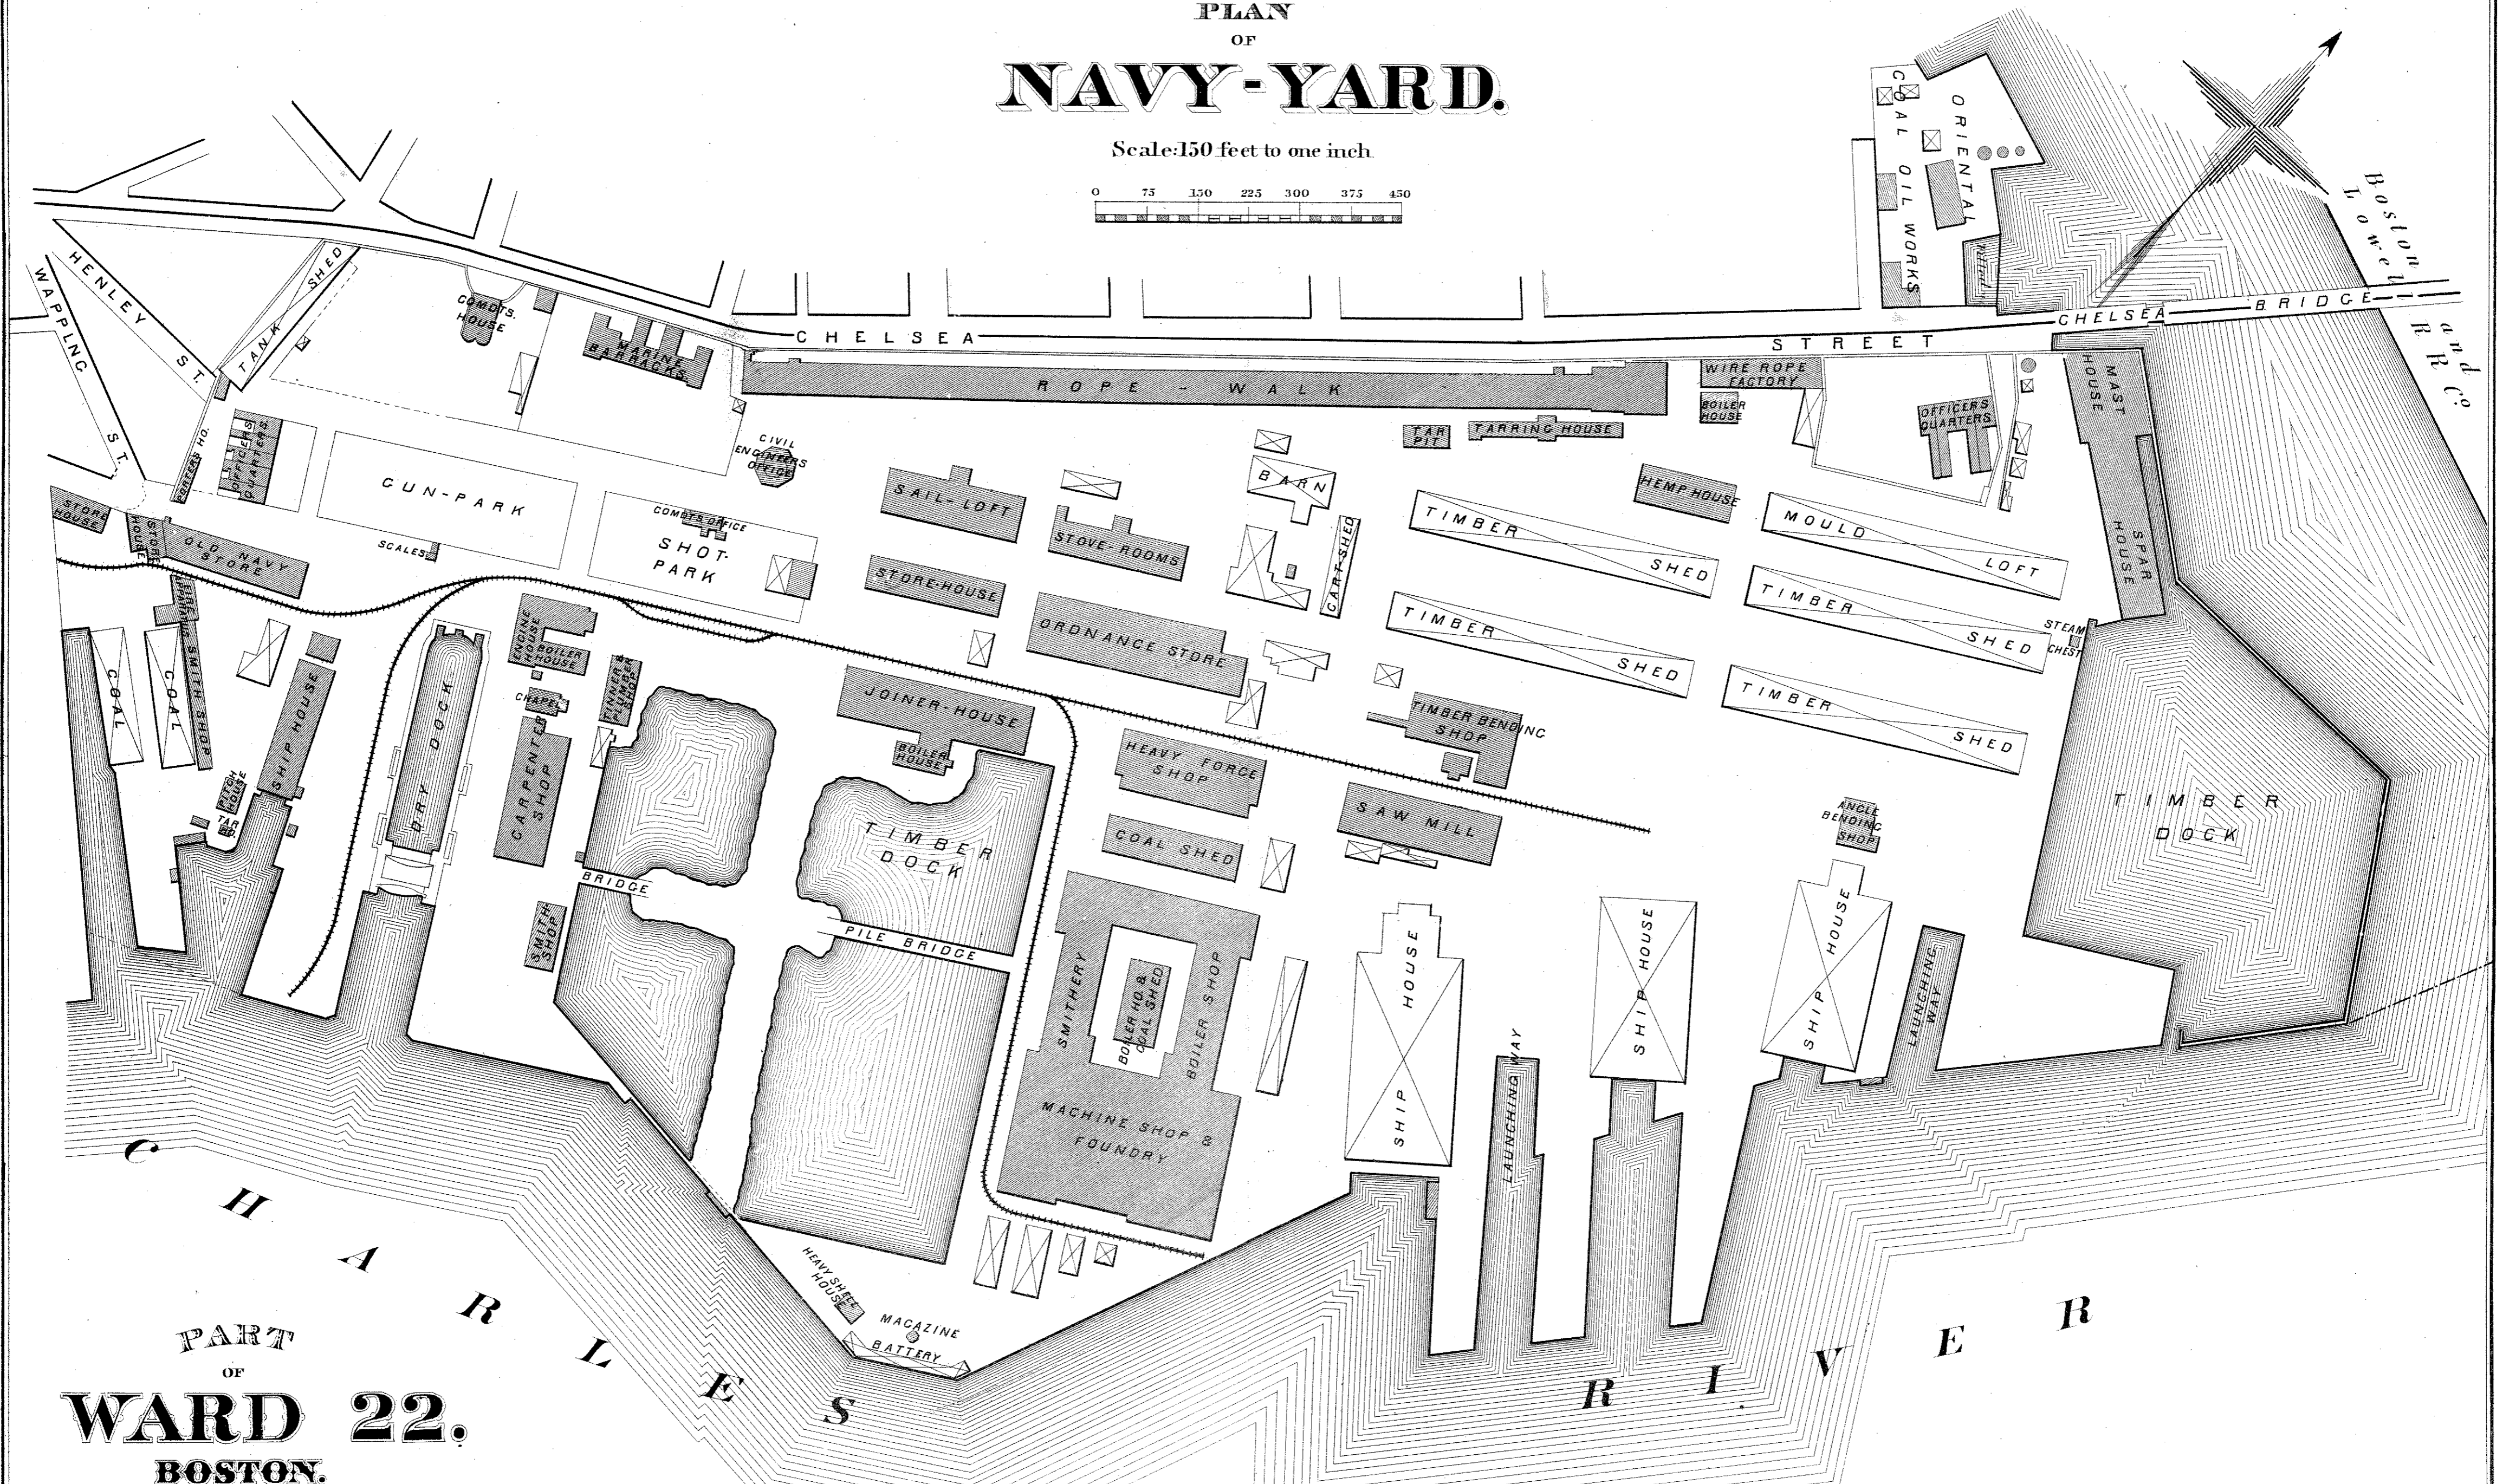

PLAN OF NAVY-YARD.

Scale: 150 feet to one inch.

PART
OF
WARD 22.
BOSTON.

Entered according to act of Congress in the year 1876 by G.M. Hopkins in the Office of the Librarian of Congress at Washington, D.C.