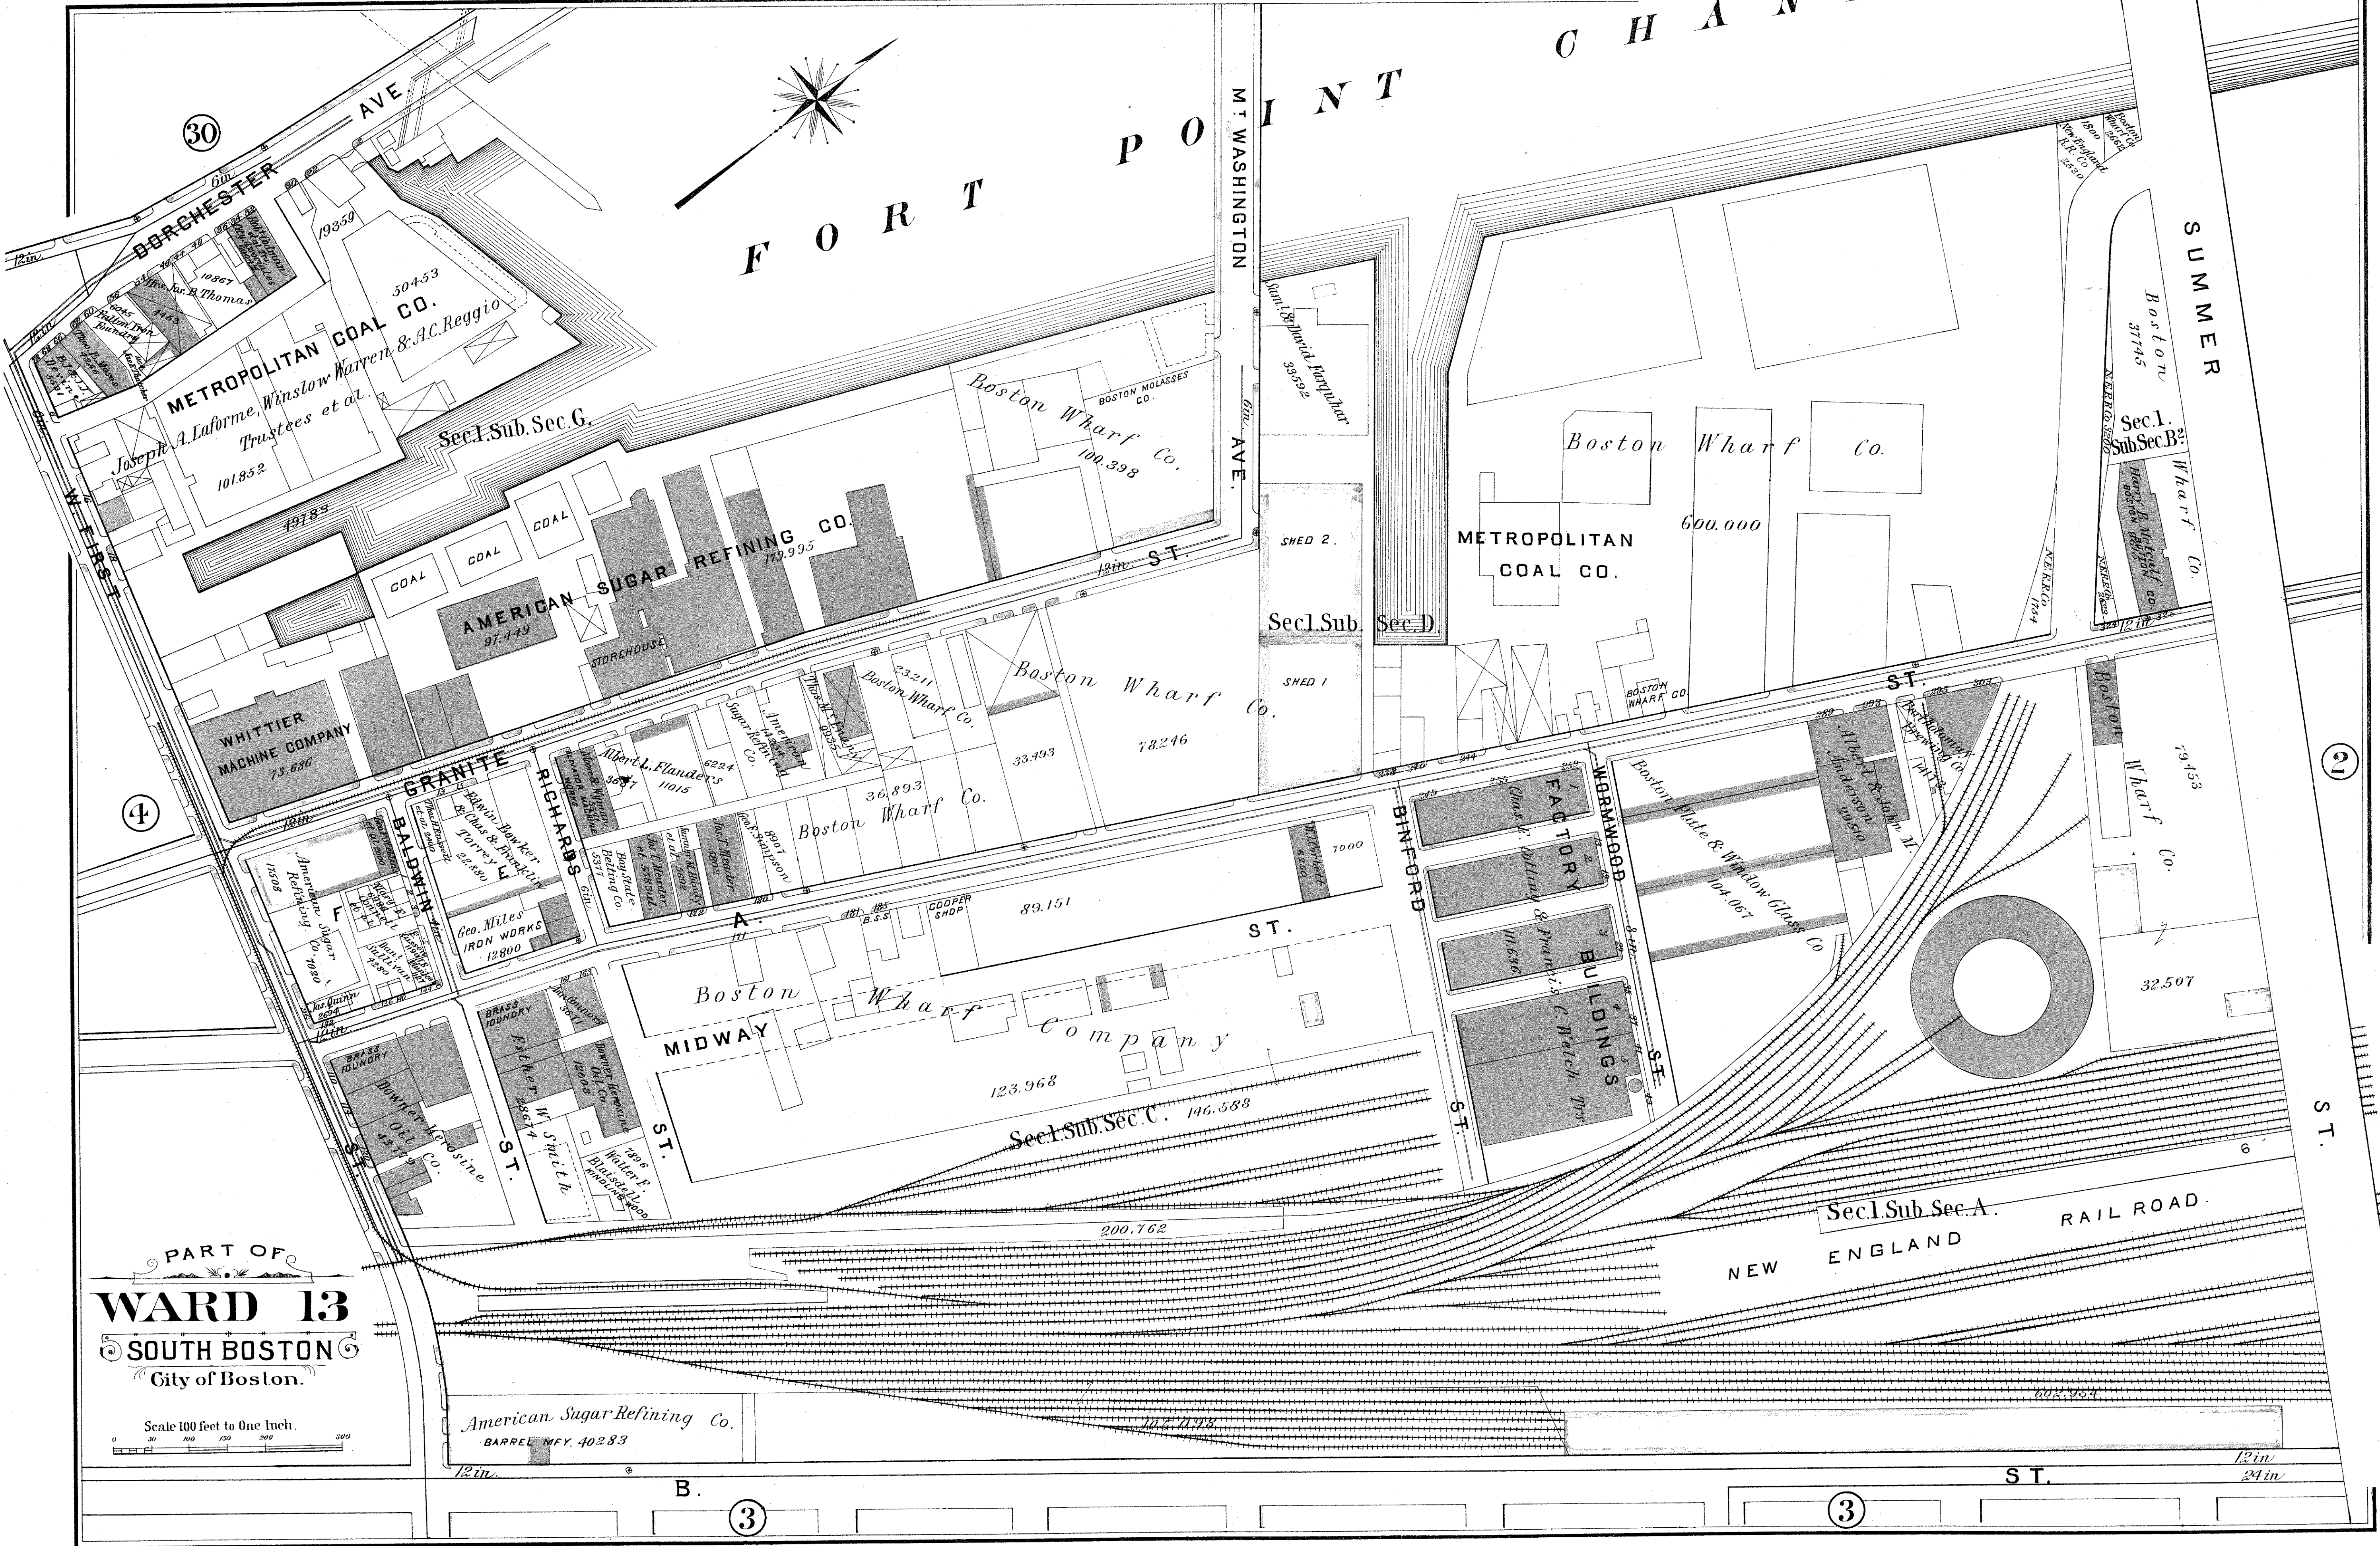

F O R T P O I N T C H A N N E L

PART OF
WARD 13
SOUTH BOSTON
City of Boston.

Scale 100 feet to One Inch.

American Sugar Refining Co.
BARREL MFY. 40283

30

4

B.

3