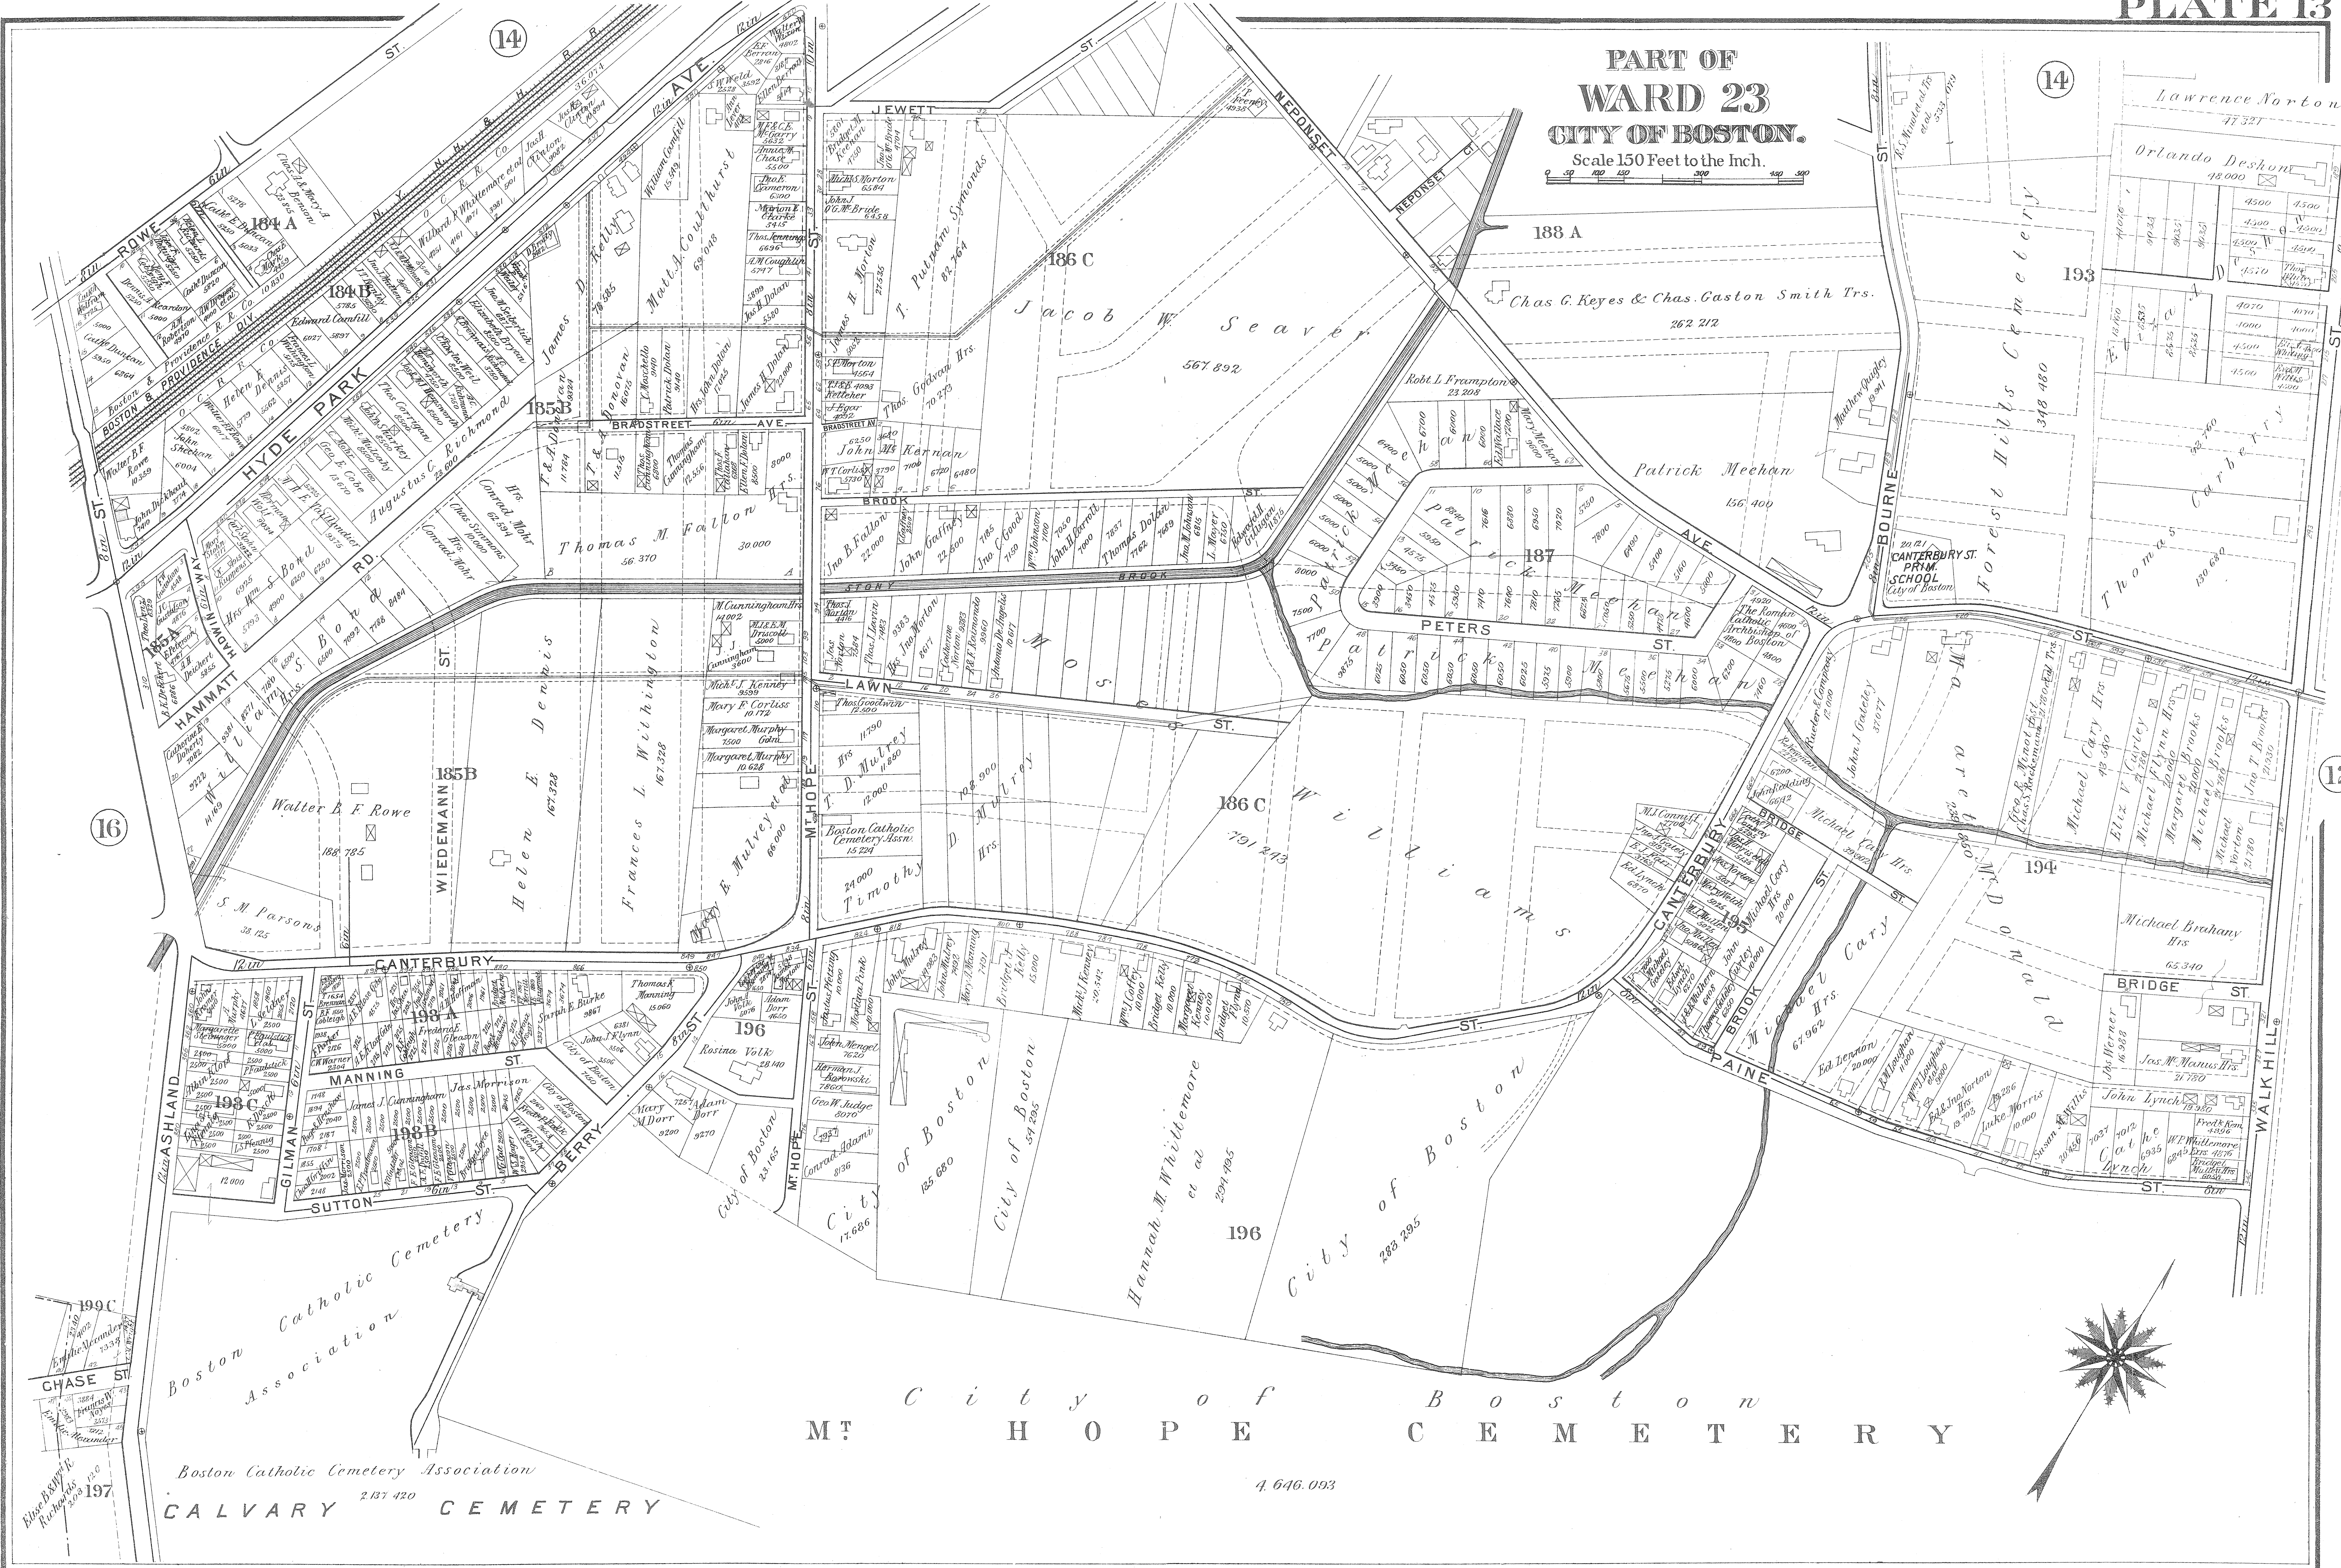

PART OF
WARD 23
CITY OF BOSTON.
Scale 150 Feet to the Inch.

M T C I T Y O F B O S T O N C E M E T E R Y

Boston Catholic Cemetery Association
CALVARY CEMETERY

4.646.093