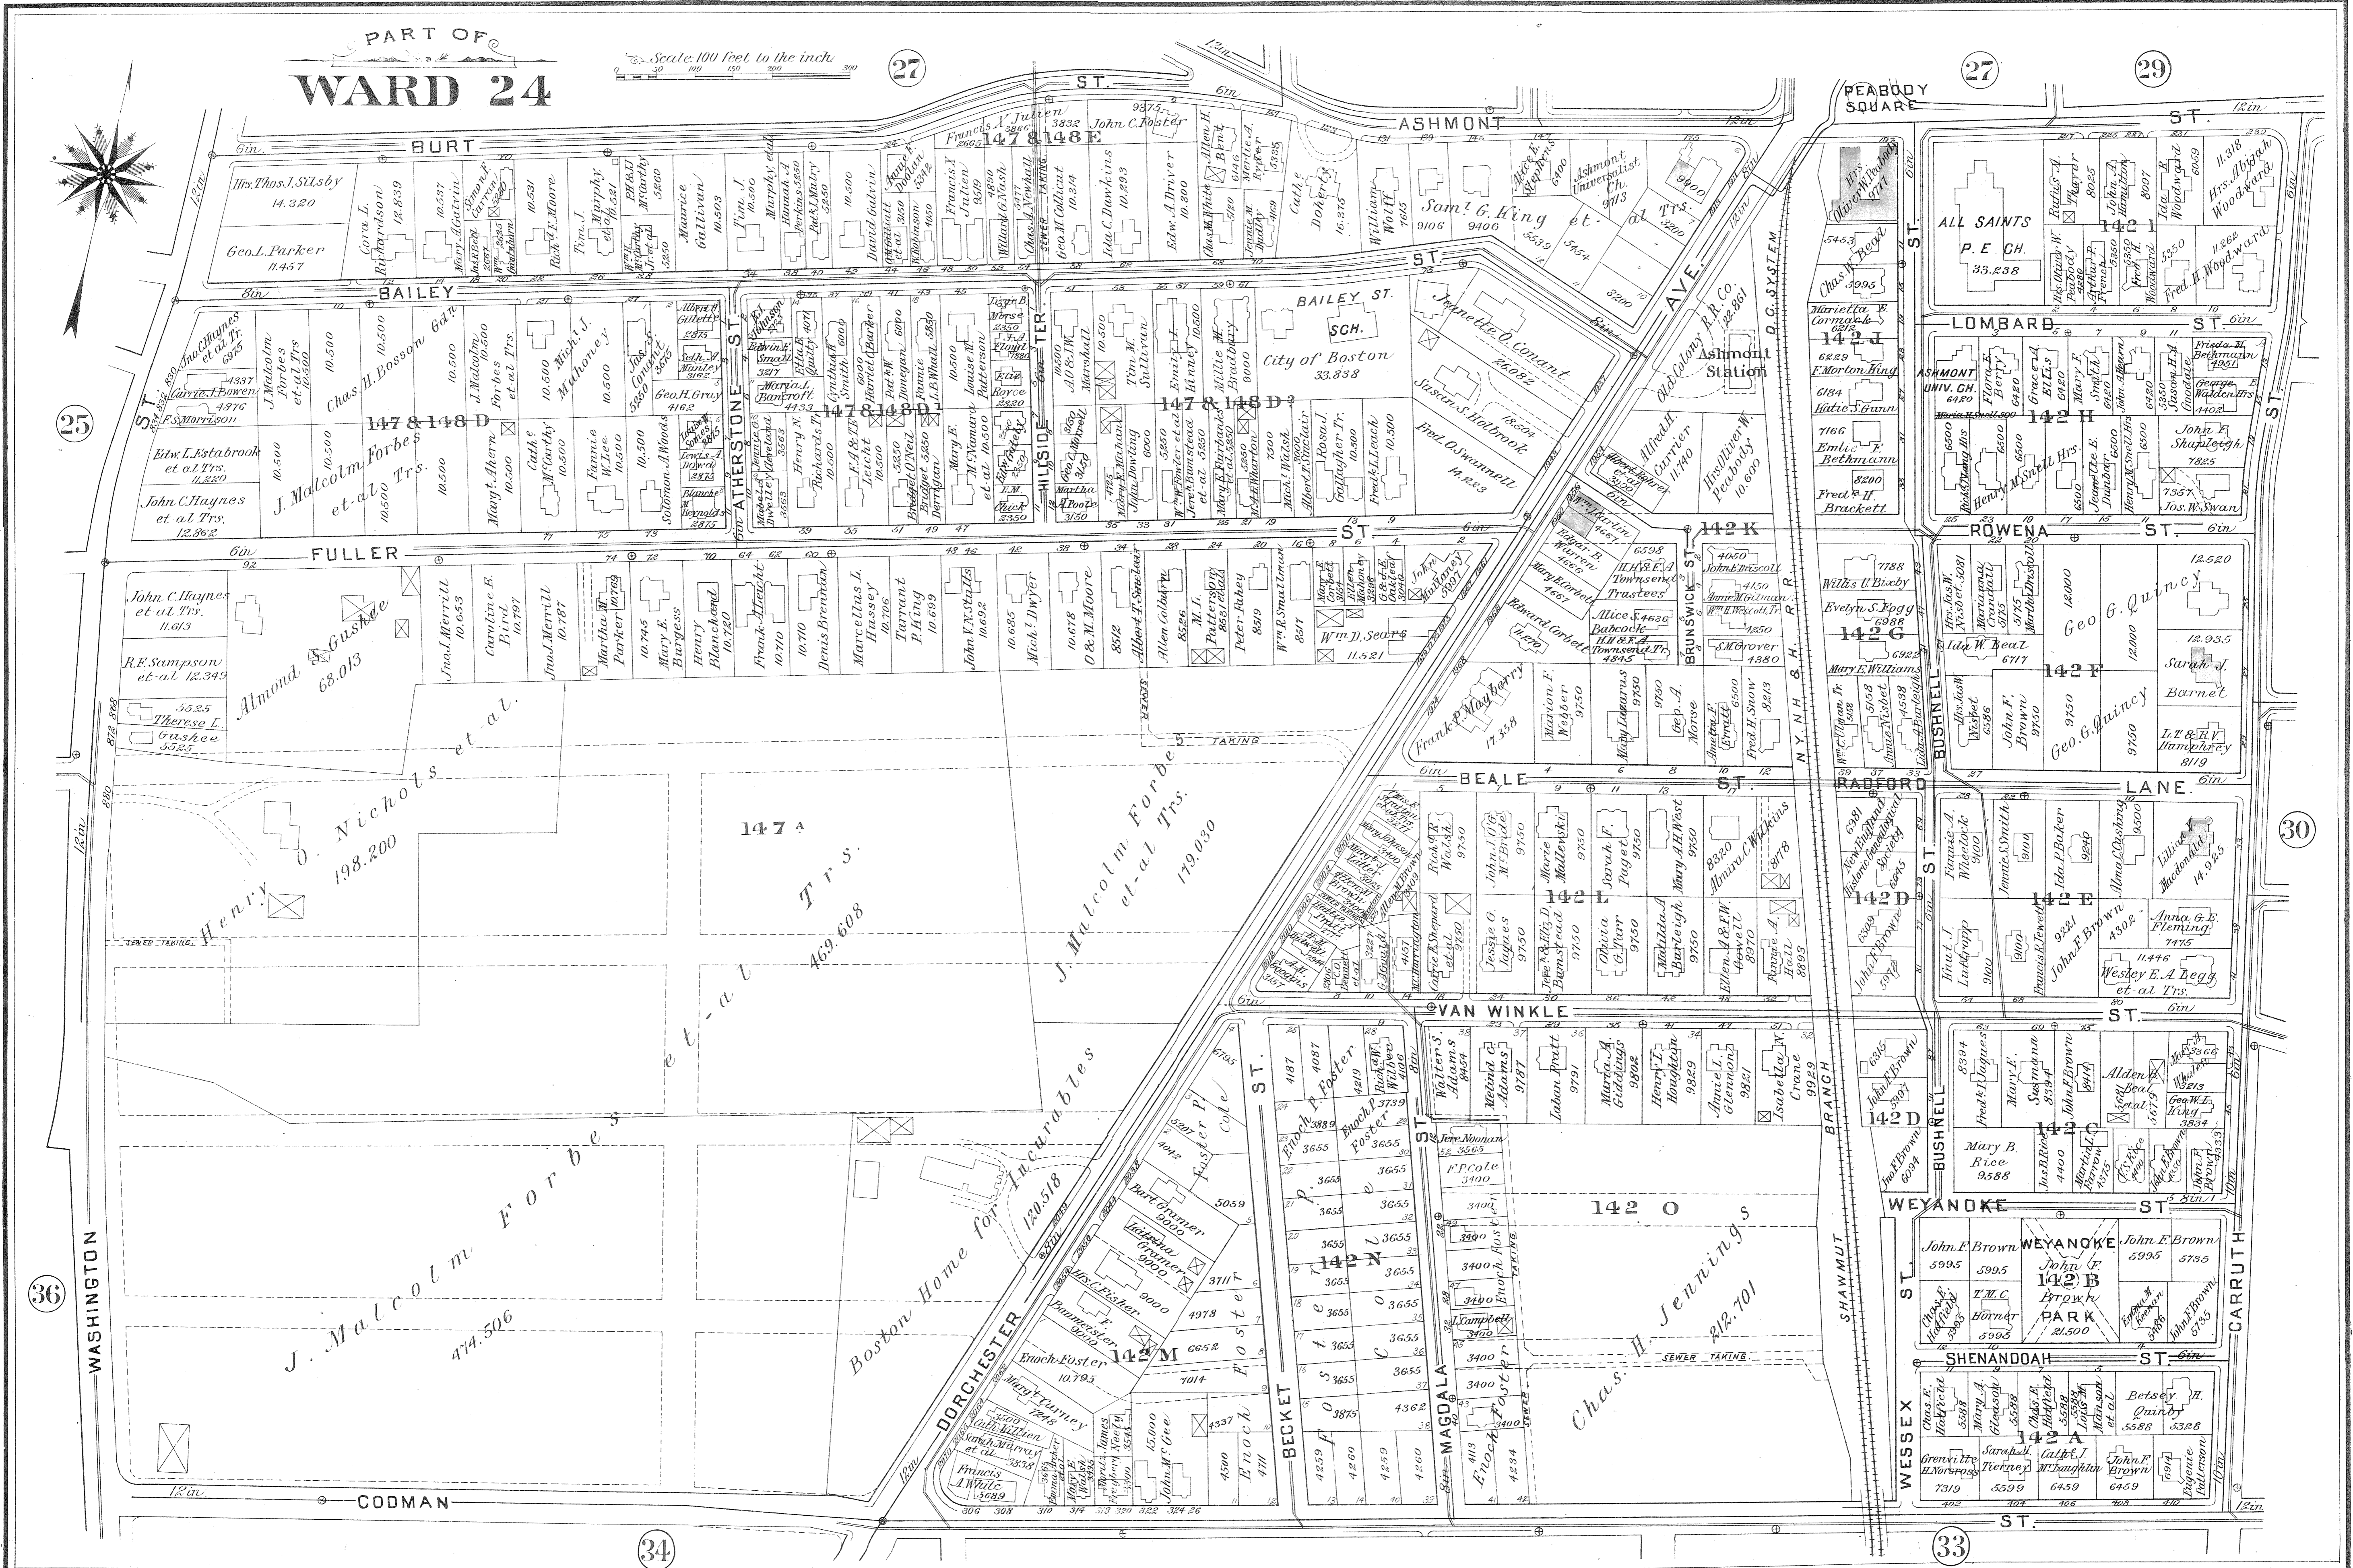

PART OF WARD 24

Scale: 100 feet to the inch

Map text including owner names (e.g., Mrs. Thos. J. Silsby, Geo. L. Parker, J. Malcolm Forbes), lot numbers (e.g., 14.320, 11.457, 10.500), and street names (ASHMONT, BAILEY ST., FULLER, VAN WINKLE, BUSHNELL, WESSEX, WEYANOKE, SHENANDOAH, CARRUTH).

25

27

27

29

36

34

33

30