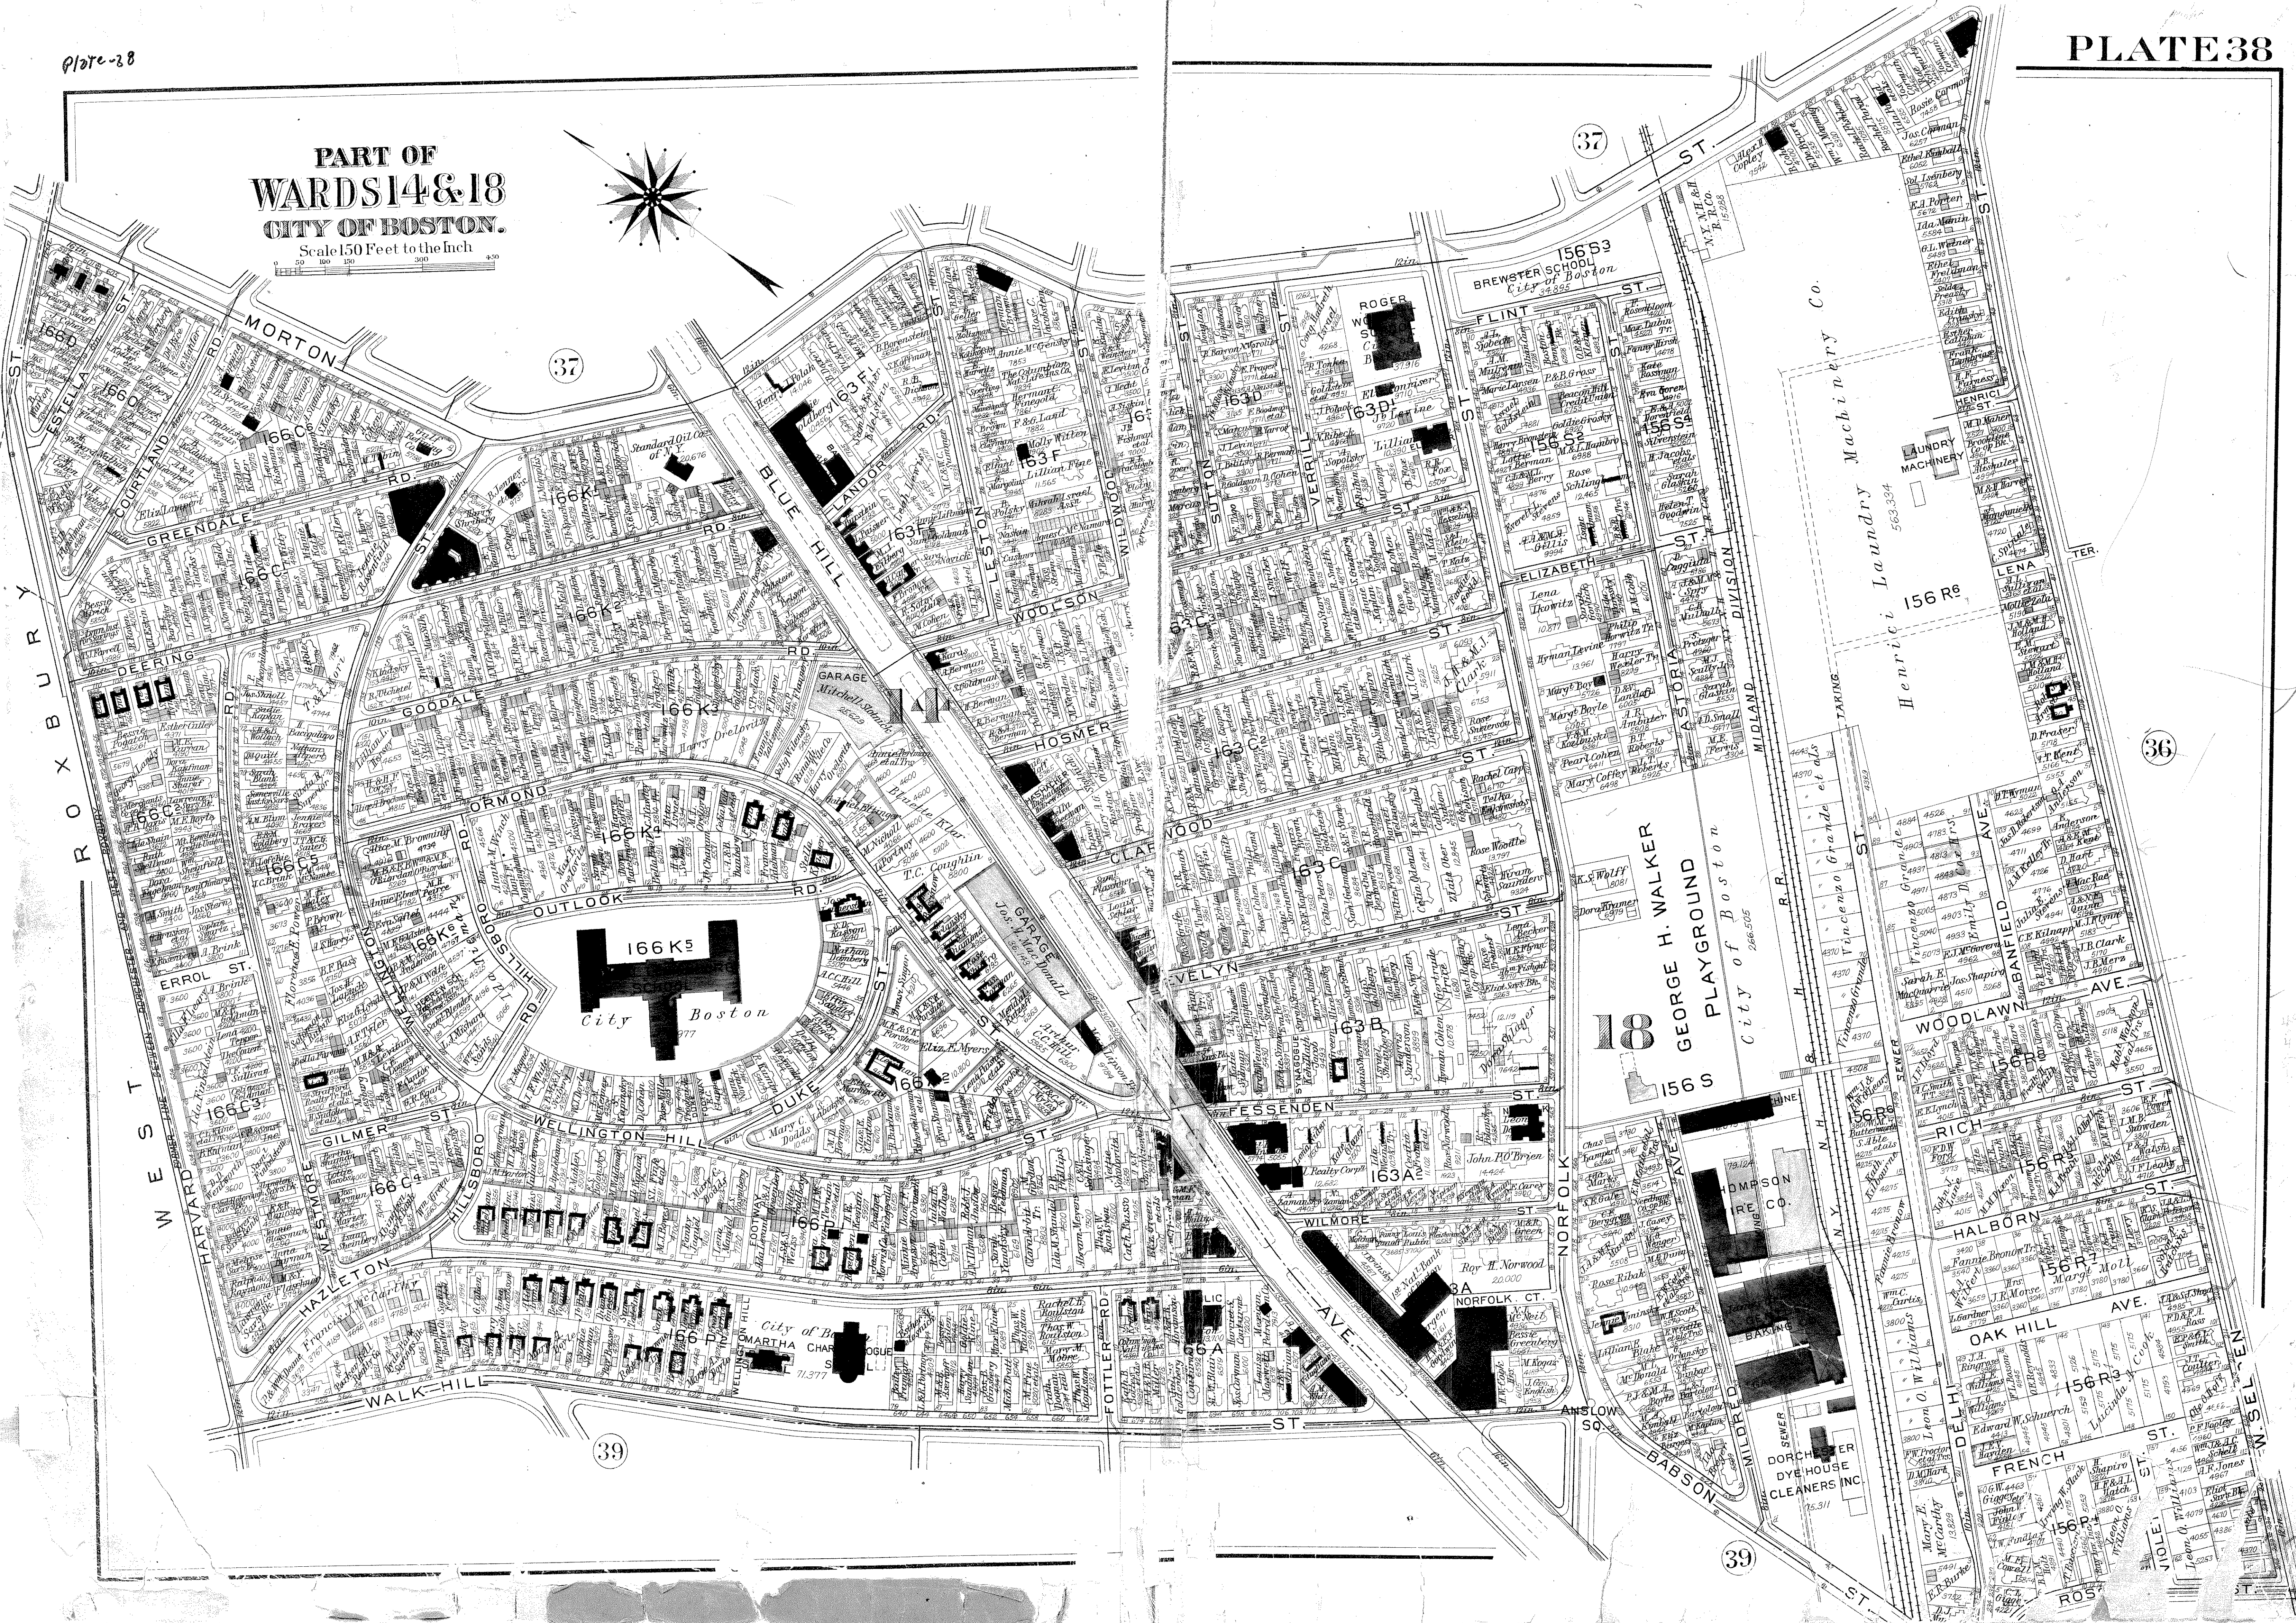

PART OF WARDS 14 & 18 CITY OF BOSTON.

Scale 150 Feet to the Inch

37

37

36

39

39

ROXBURY

WEST ST
HARVARD ST
DEERING RD
GILMER ST
WALK HILL
HILLSBORO RD
WELLINGTON HILL
WILMORE ST
FOTTLER RD

MORTON ST
GREENDALE RD
GOODALE RD
ORMOND RD
OUTLOOK RD
DORCHESTER ST
DUKE ST
WELLS ST
WILSON ST
WILDWOOD ST
WOLSON ST
HOSMER ST
CLAREMONT ST
WOOD ST
VELYN ST
FESSENDEN ST
WILMORE ST
NORFOLK ST
ANSLOW SQ
BABSON ST