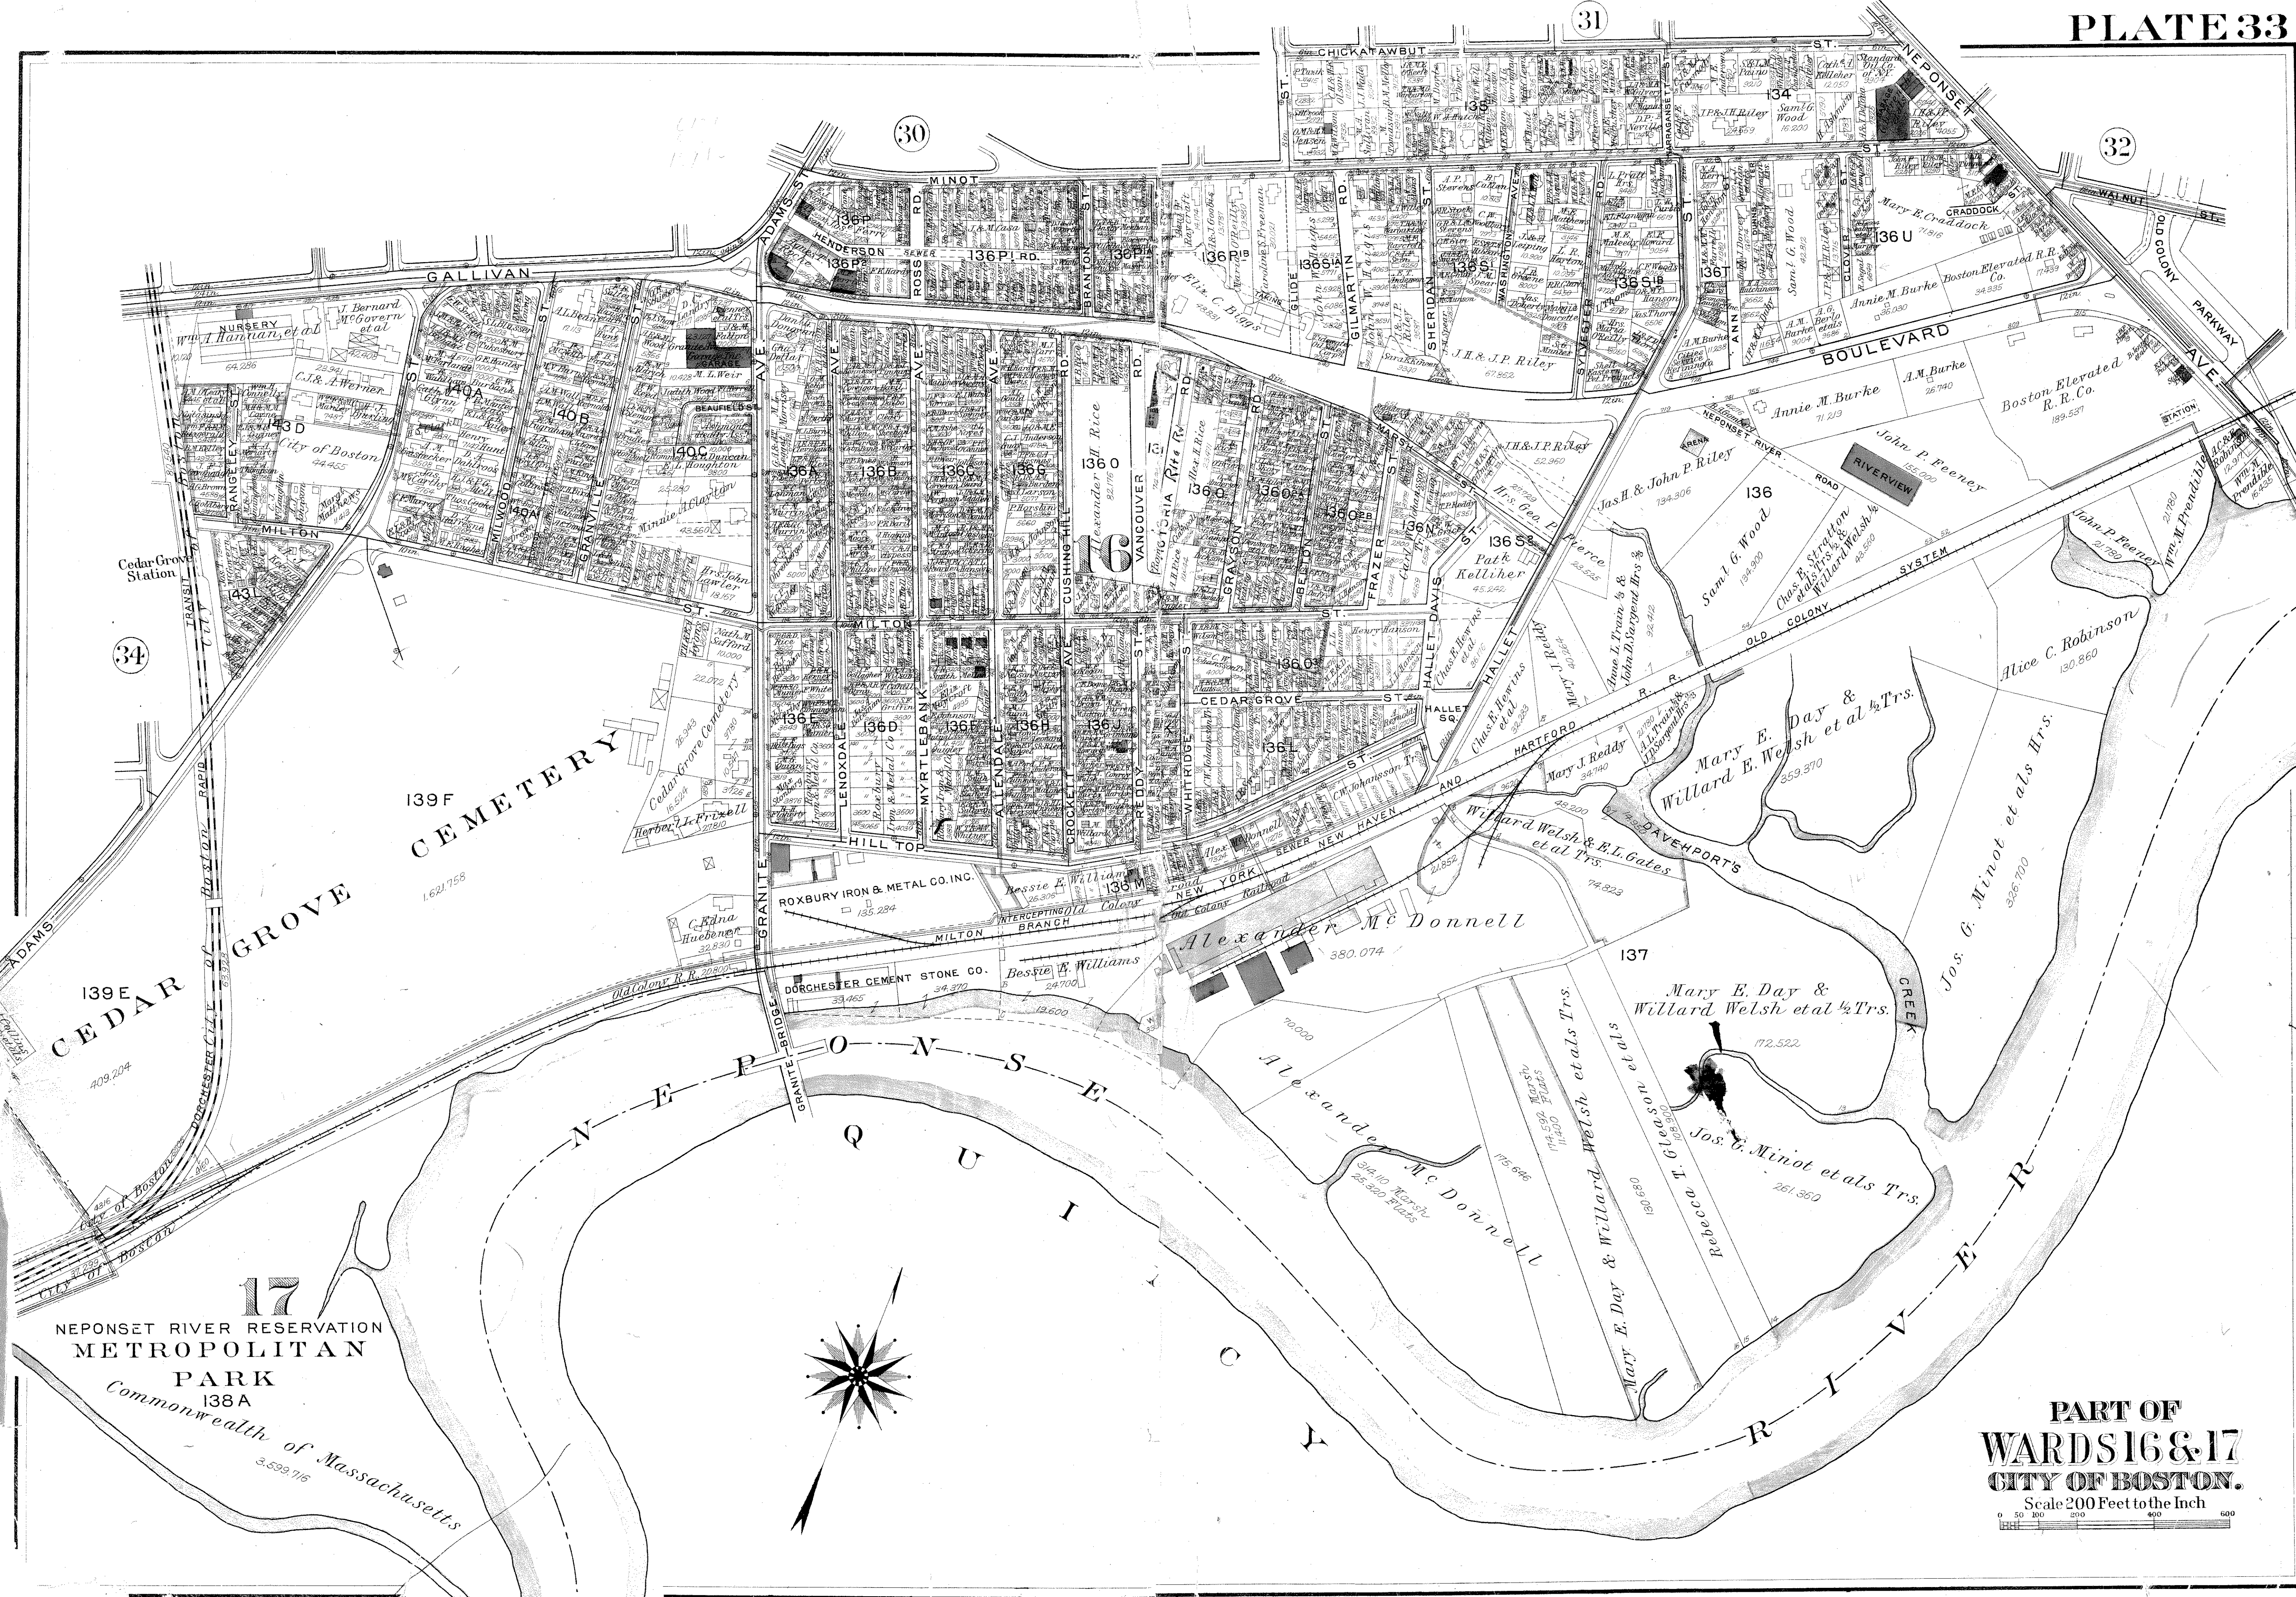

31

32

30

34

17
 NEPONSET RIVER RESERVATION
 METROPOLITAN
 PARK
 138A
 Commonwealth of Massachusetts
 3,599,716

PART OF
 WARDS 16 & 17
 CITY OF BOSTON.
 Scale 200 Feet to the Inch
 0 50 100 200 400 600