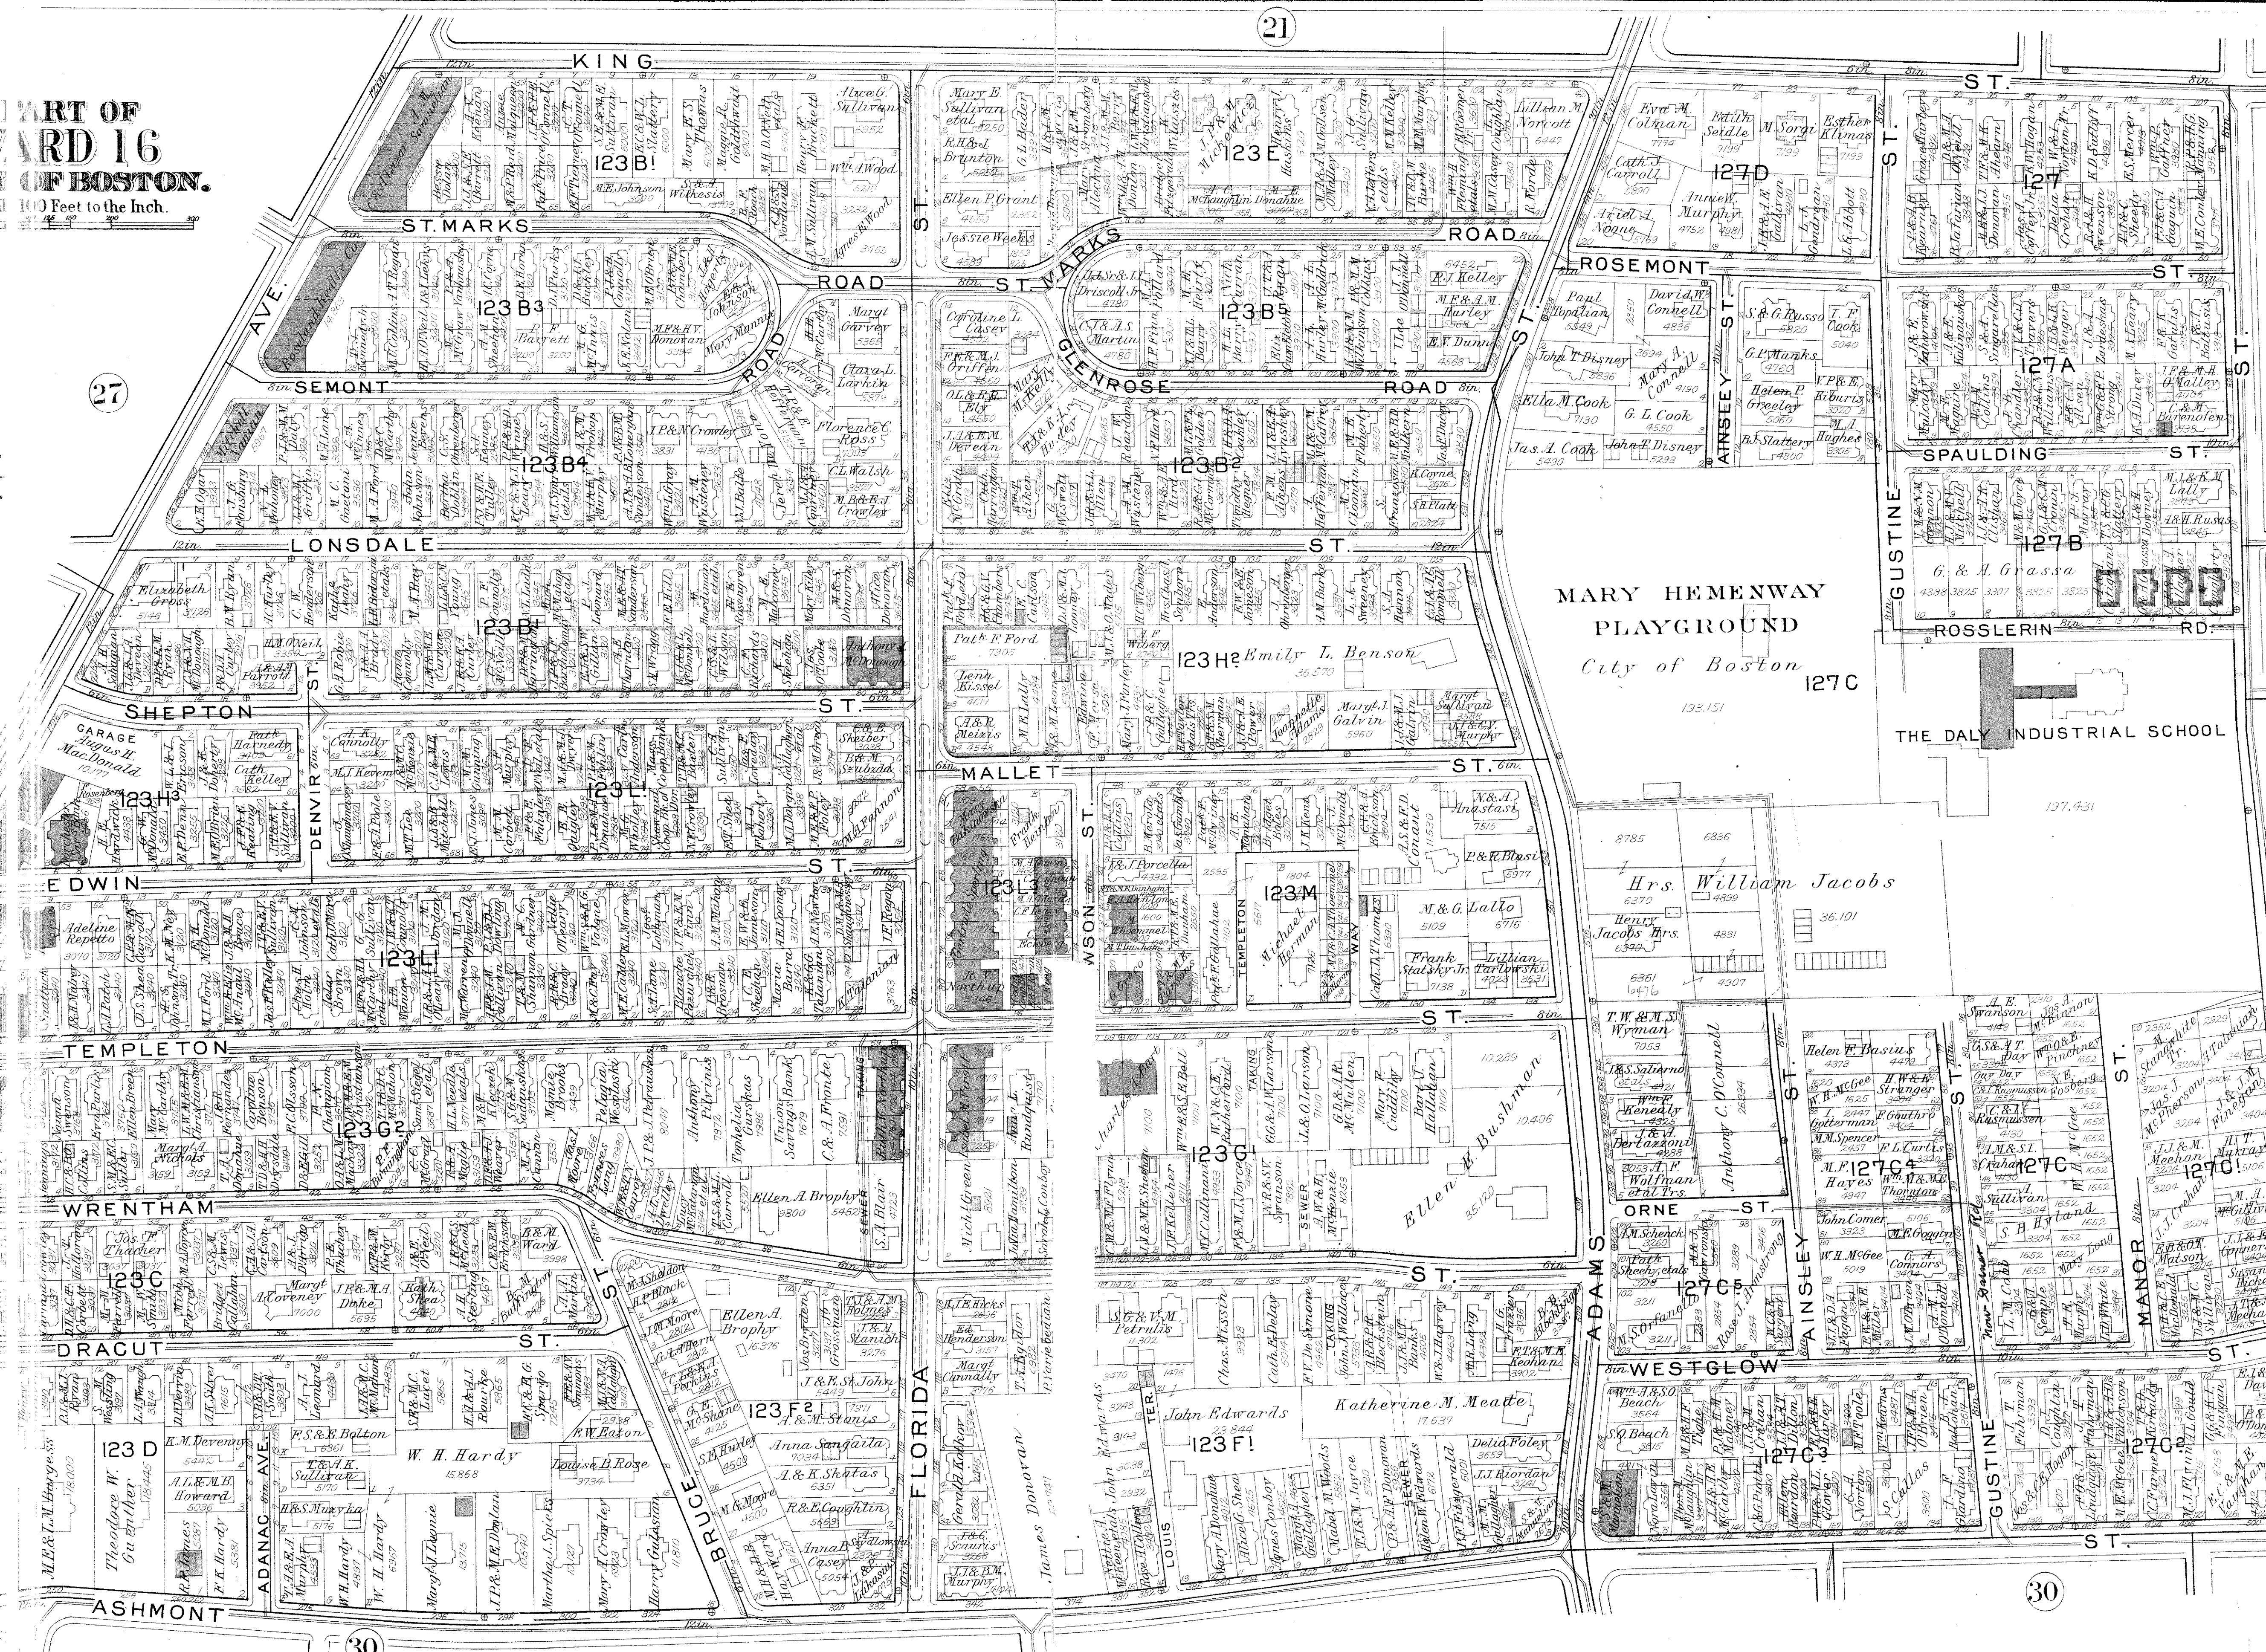

PART OF
WARD 16
CITY OF BOSTON.

Scale 100 Feet to the Inch.

MARY HEMENWAY
PLAYGROUND
City of Boston

THE DALY INDUSTRIAL SCHOOL

27

21

20

31

27

30

30