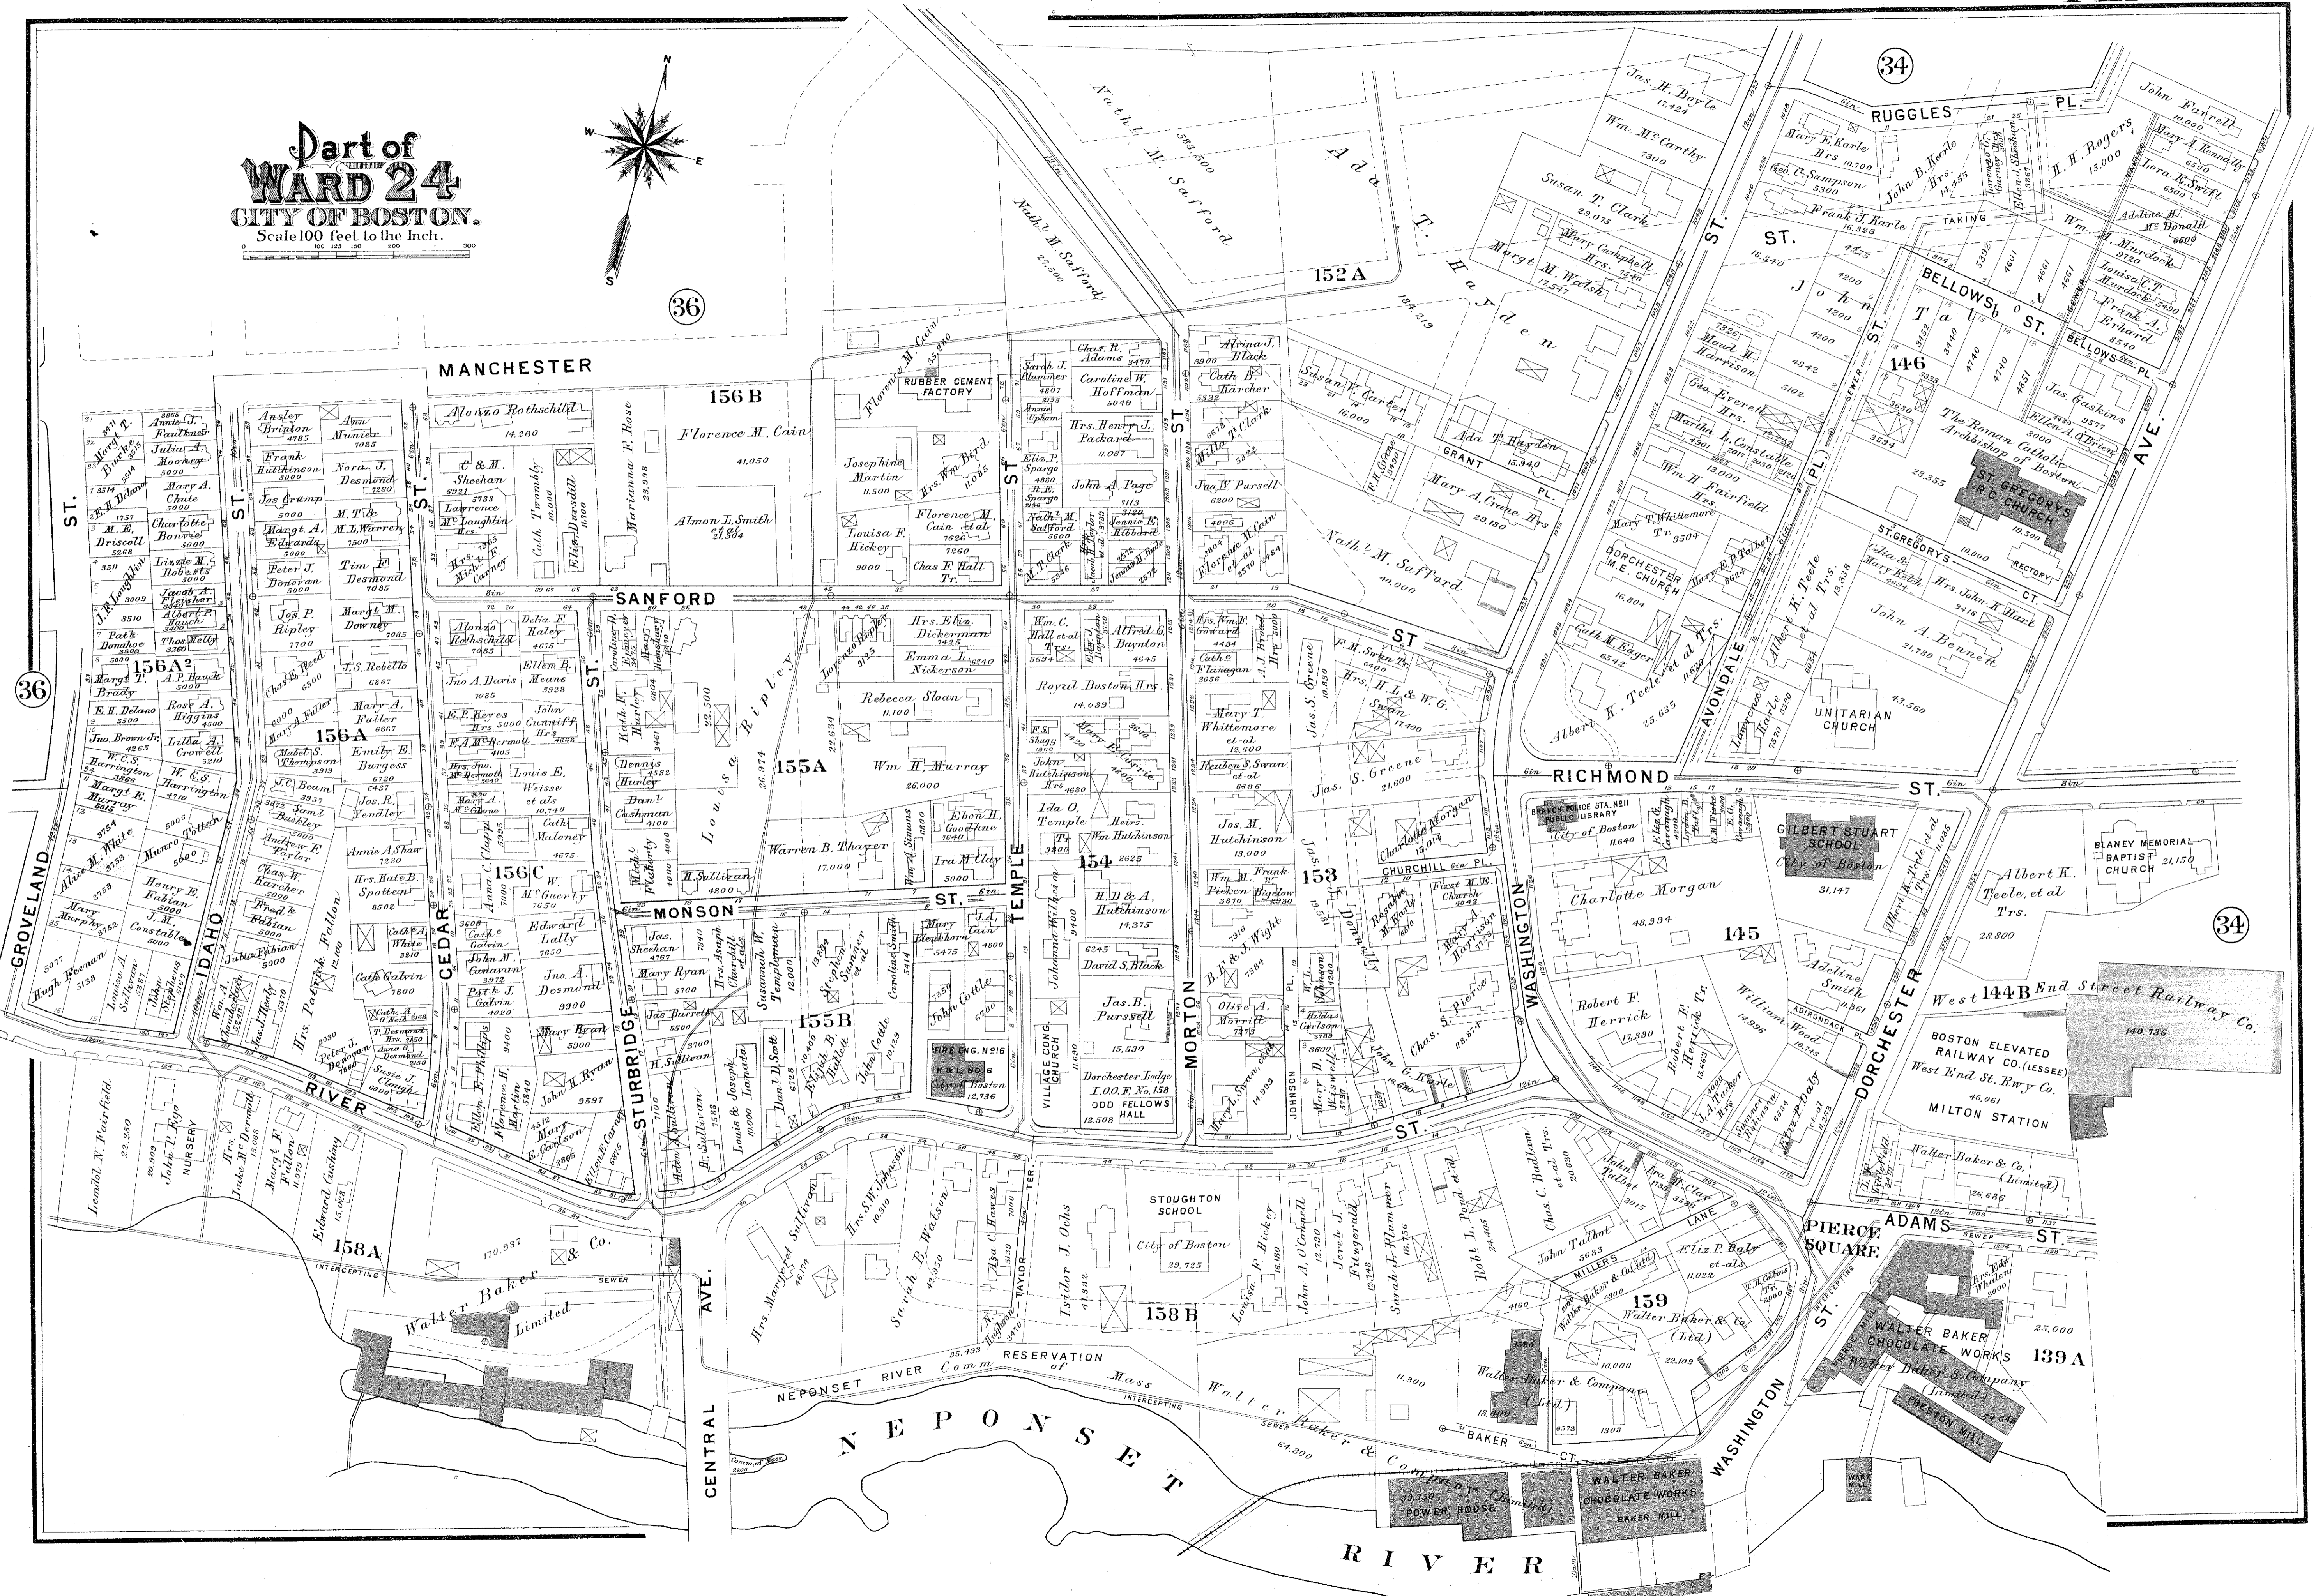

Part of
WARD 24
CITY OF BOSTON.
Scale 100 feet to the Inch.

MANCHESTER

SANFORD

MONSON

RICHMOND

PIERCE SQUARE

NEPONSET RIVER

RIVER

36

36

34

34

ST. IDAHO
ST. CEDAR
ST. STURBRIDGE
ST. TEMPLE
ST. MORTON
ST. WASHINGTON
ST. DORCHESTER
ST. ADAMS

GROVELAND

ST. MANCHESTER

RIVER