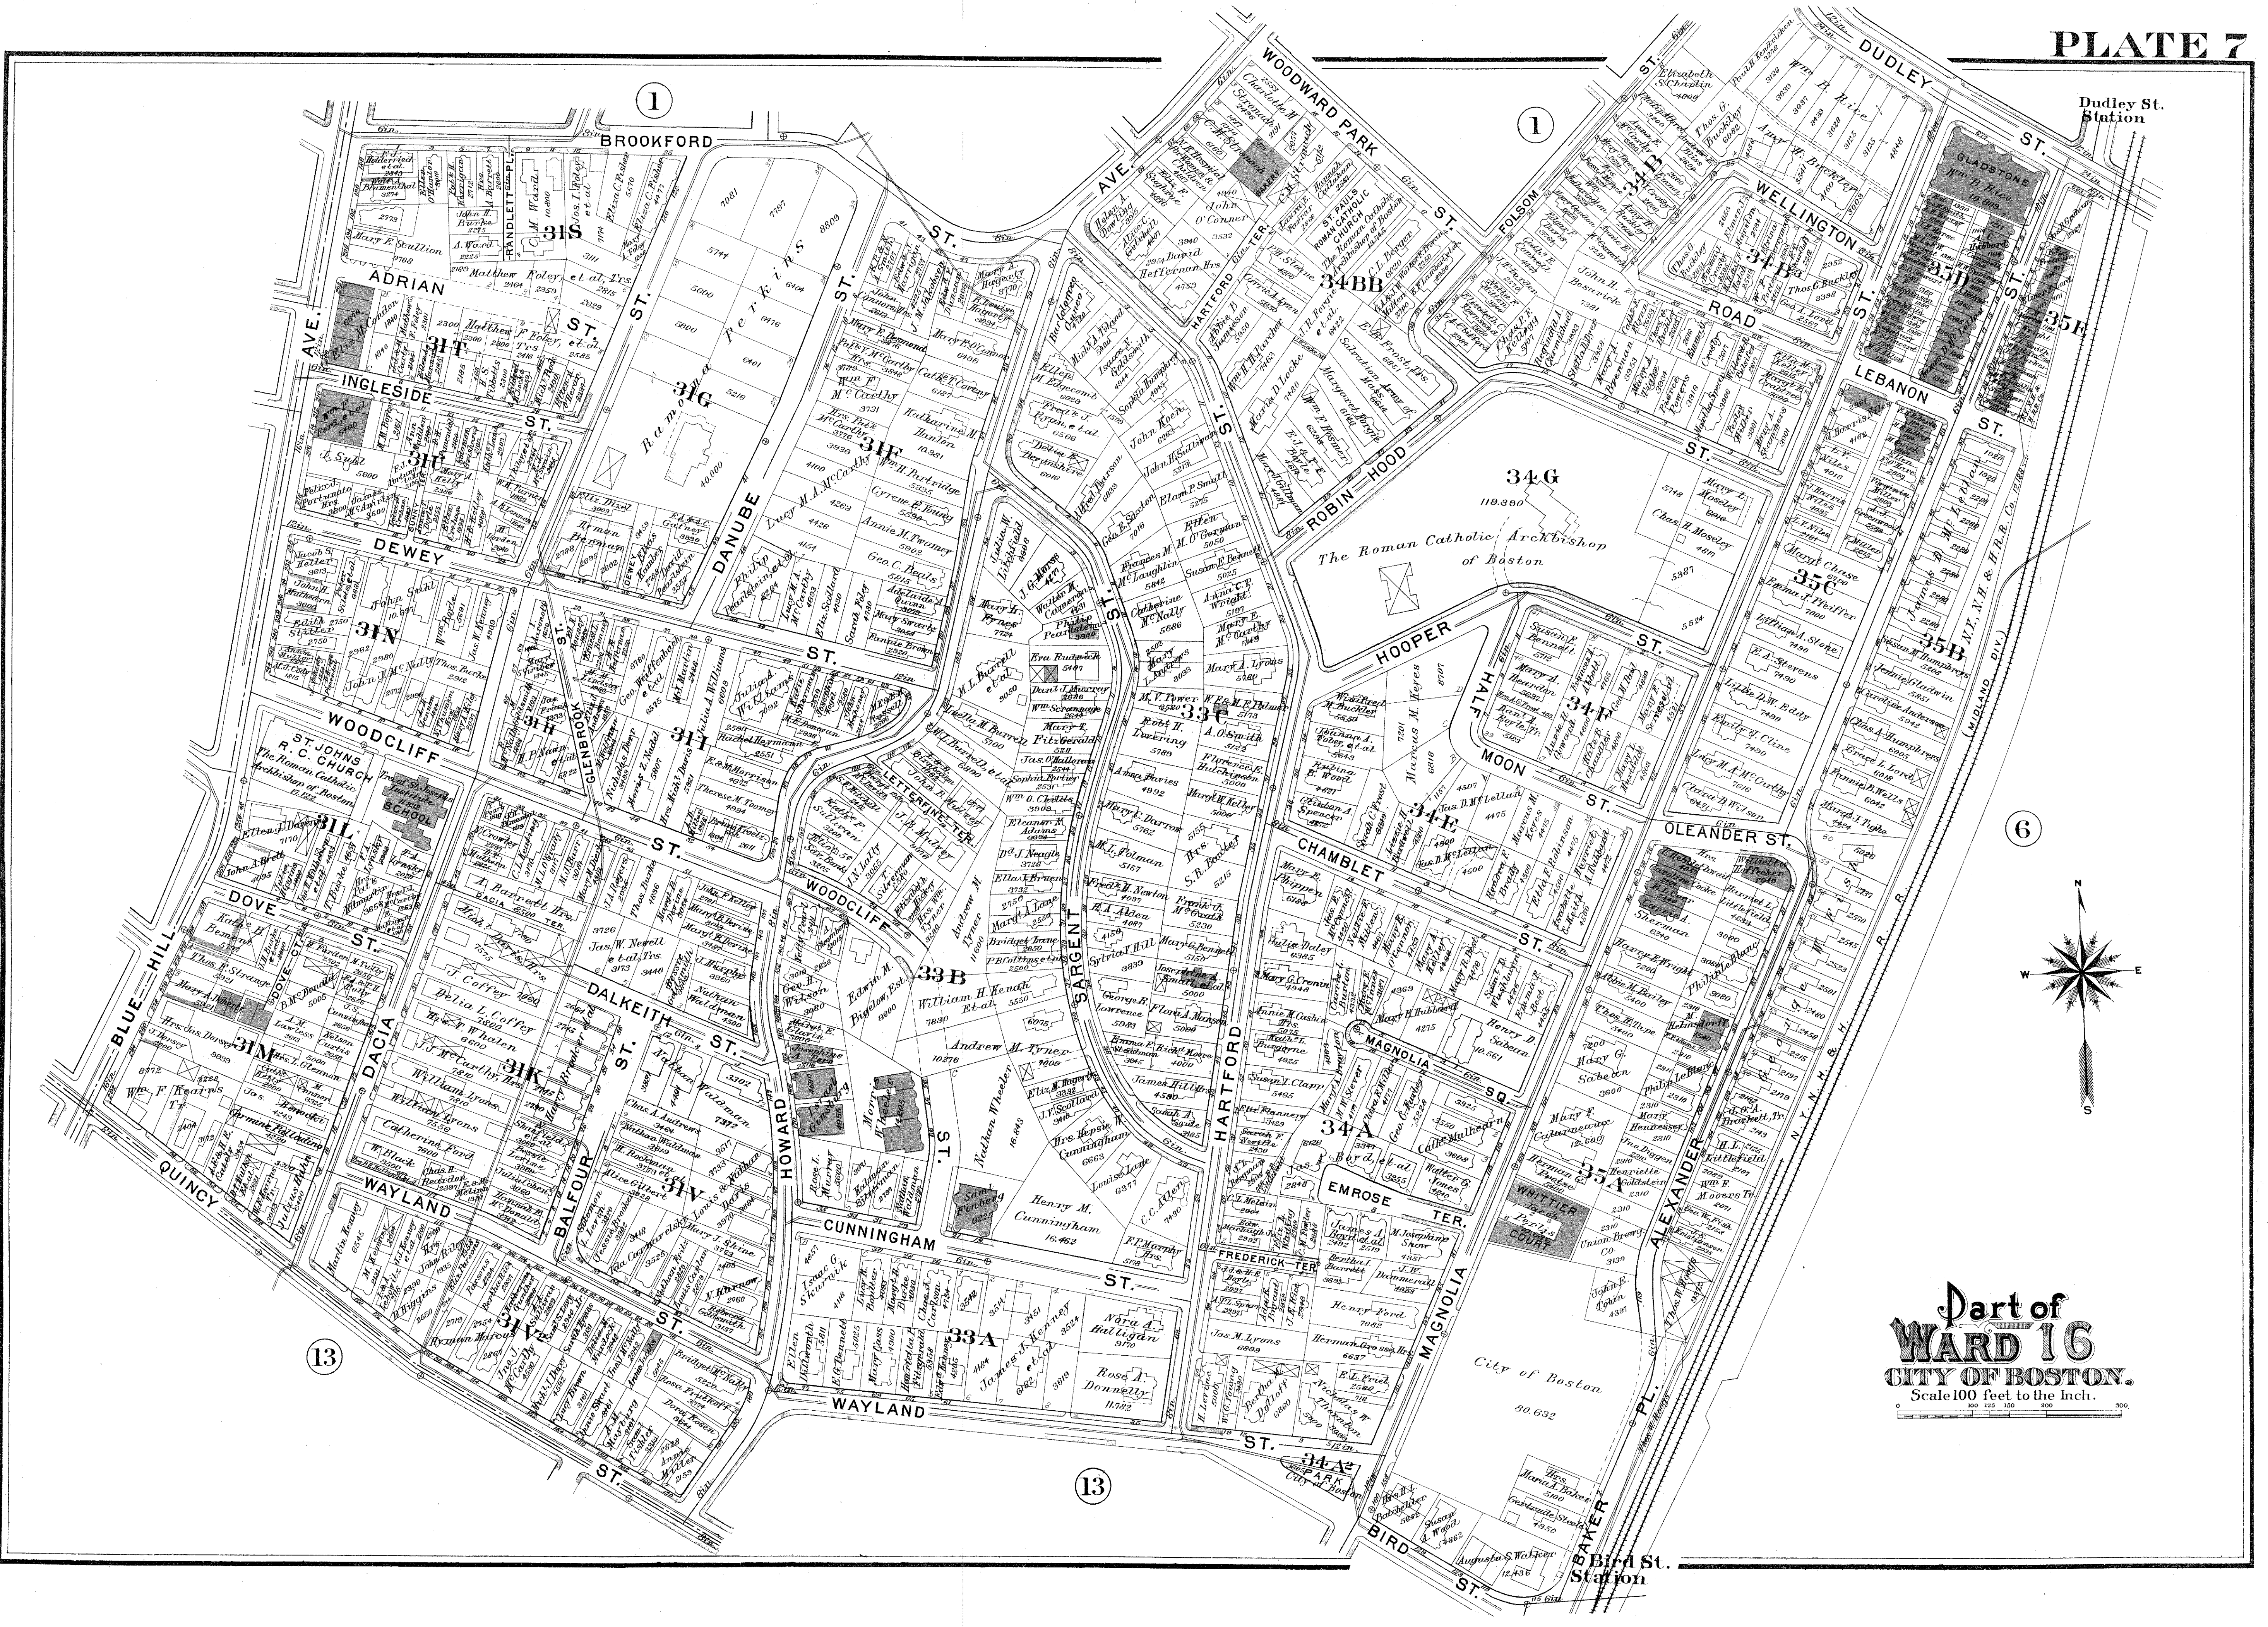

Dudley St. Station

Dart of
WARD 16
 CITY OF BOSTON.
 Scale 100 feet to the Inch.

13

13

6

1

1