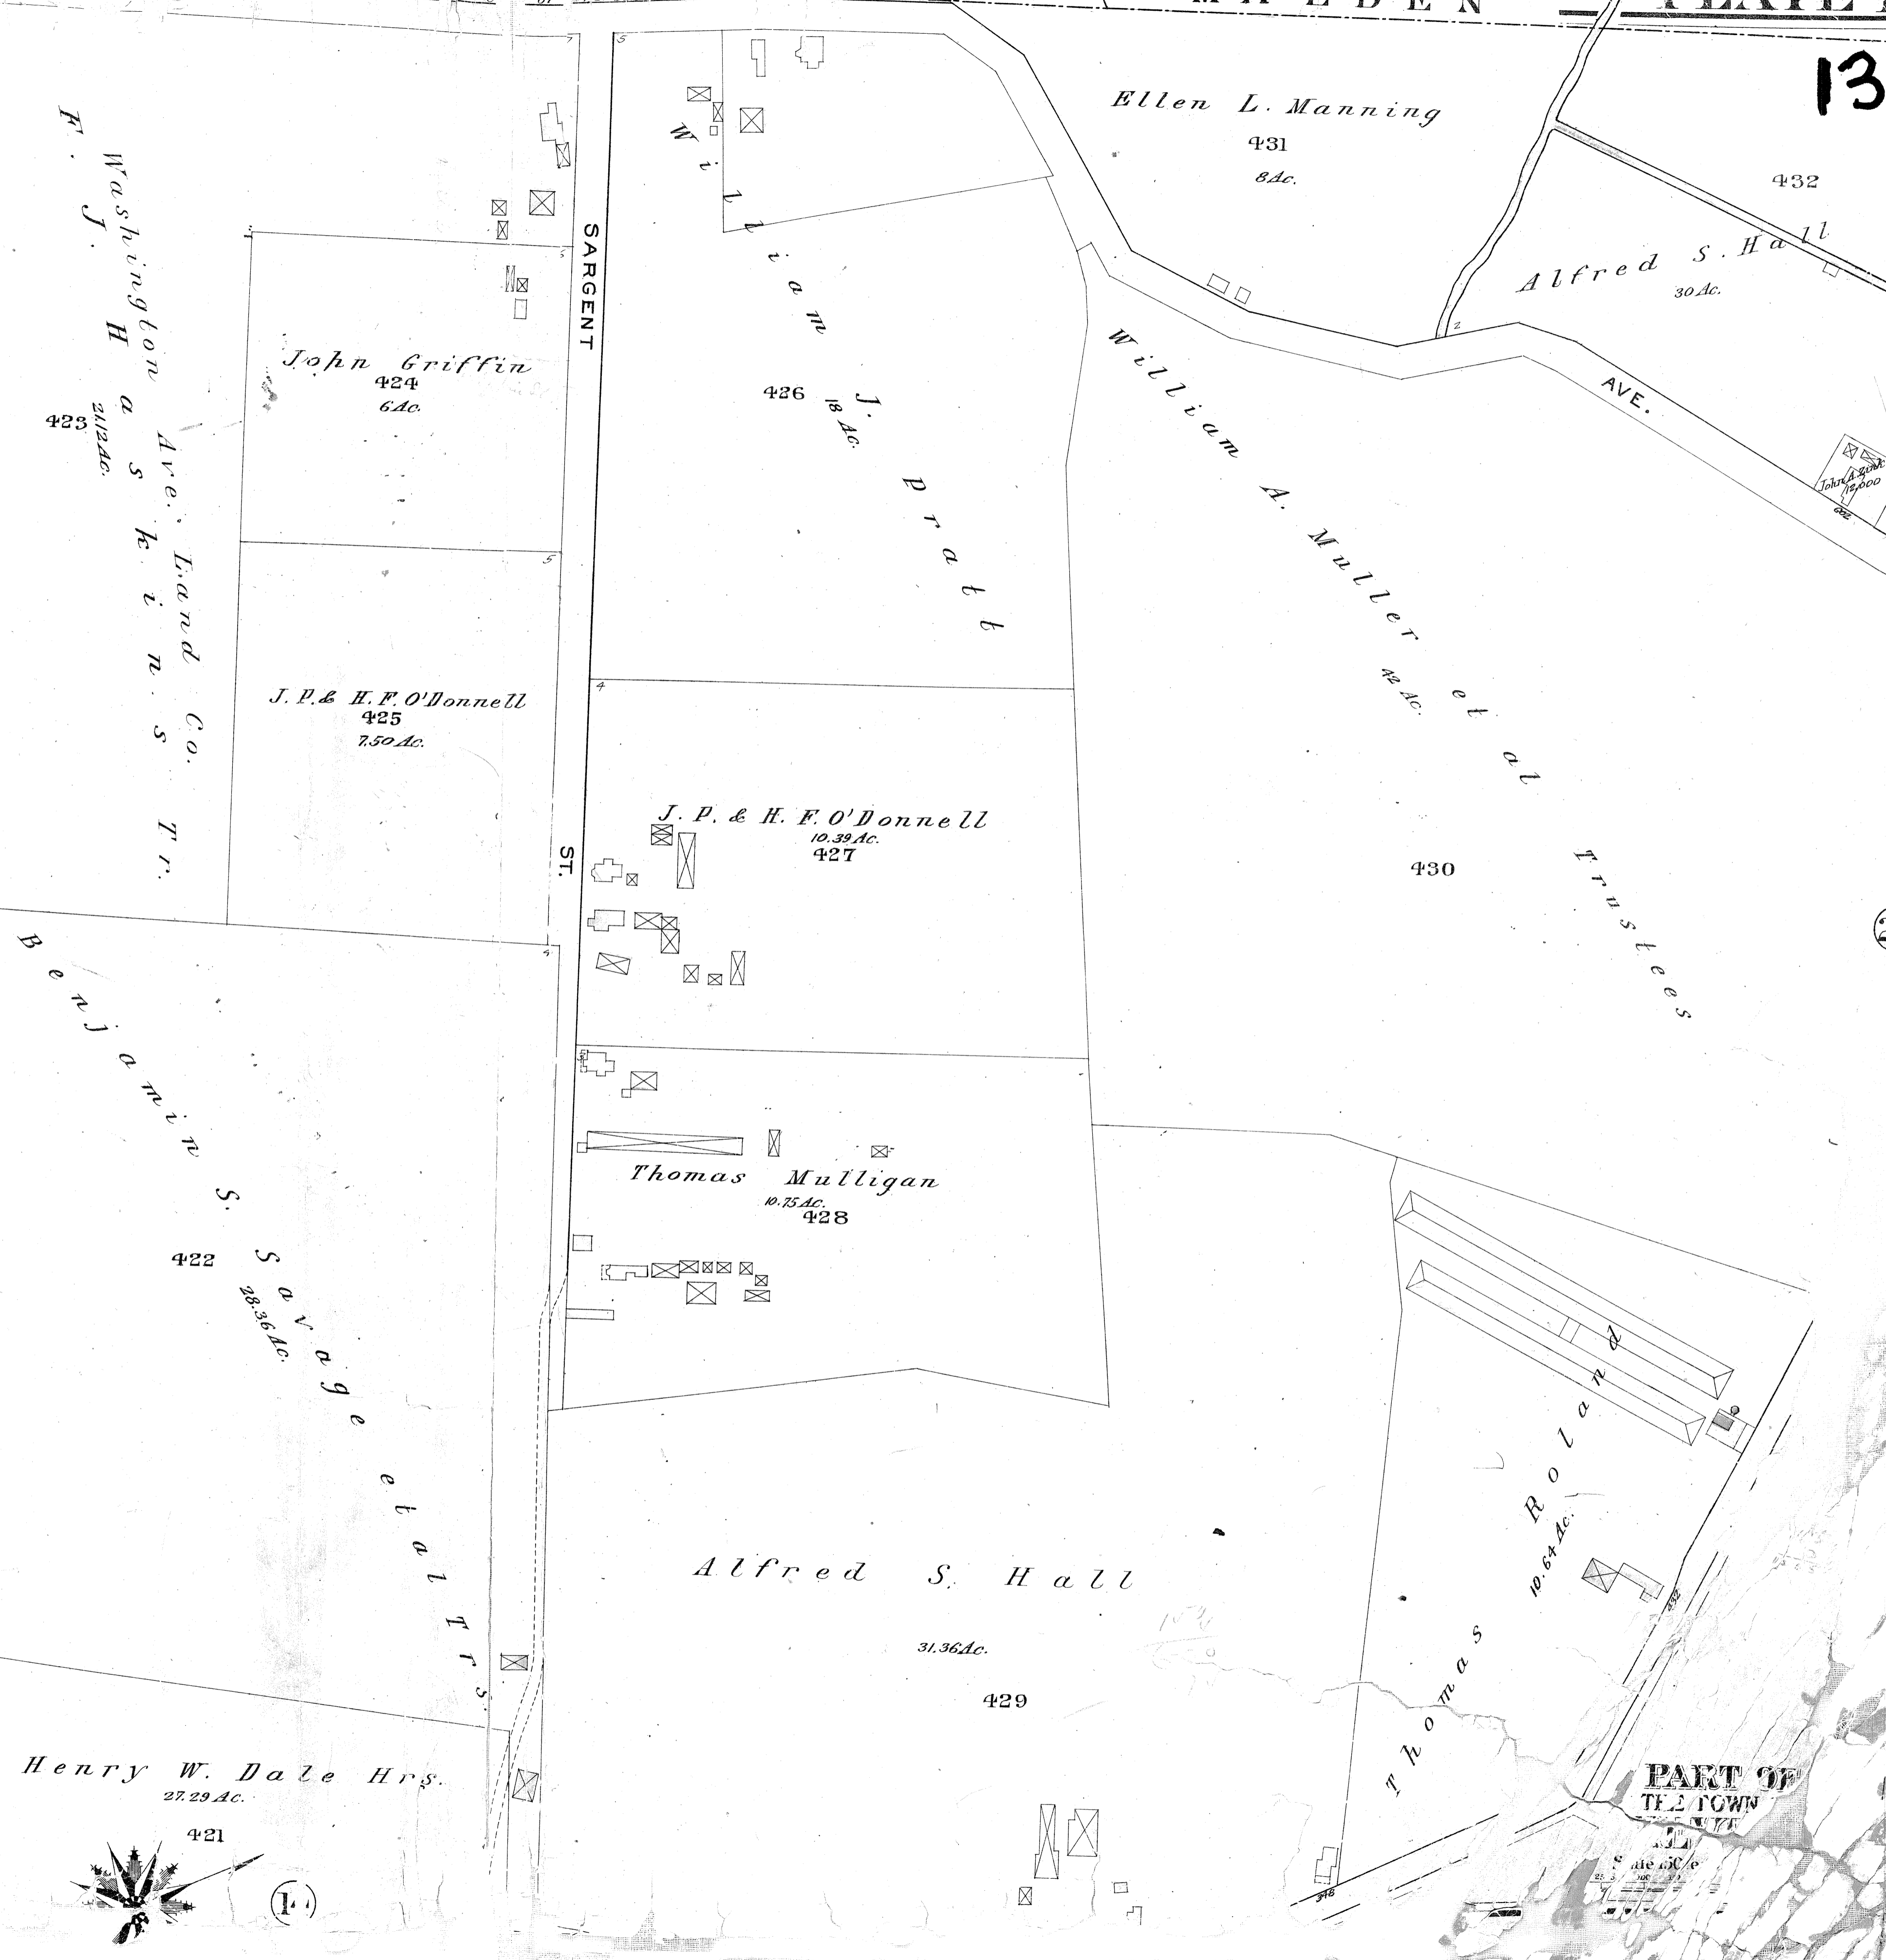

WASHINGTON	AMASA	ST.
MOUNTAIN	PROCTOR	LINCOLN
OXFORD	SEA VIEW	AVE.
NEWBURY	SAGAMORE	ST.
ON	JARVIS	ST.
MBERT	WASHBURN	AVE.
JARVIS	WASHBURN	AVE.
RVING	WASHBURN	AVE.

Henry W. Dale Hrs. 27.29 Ac.