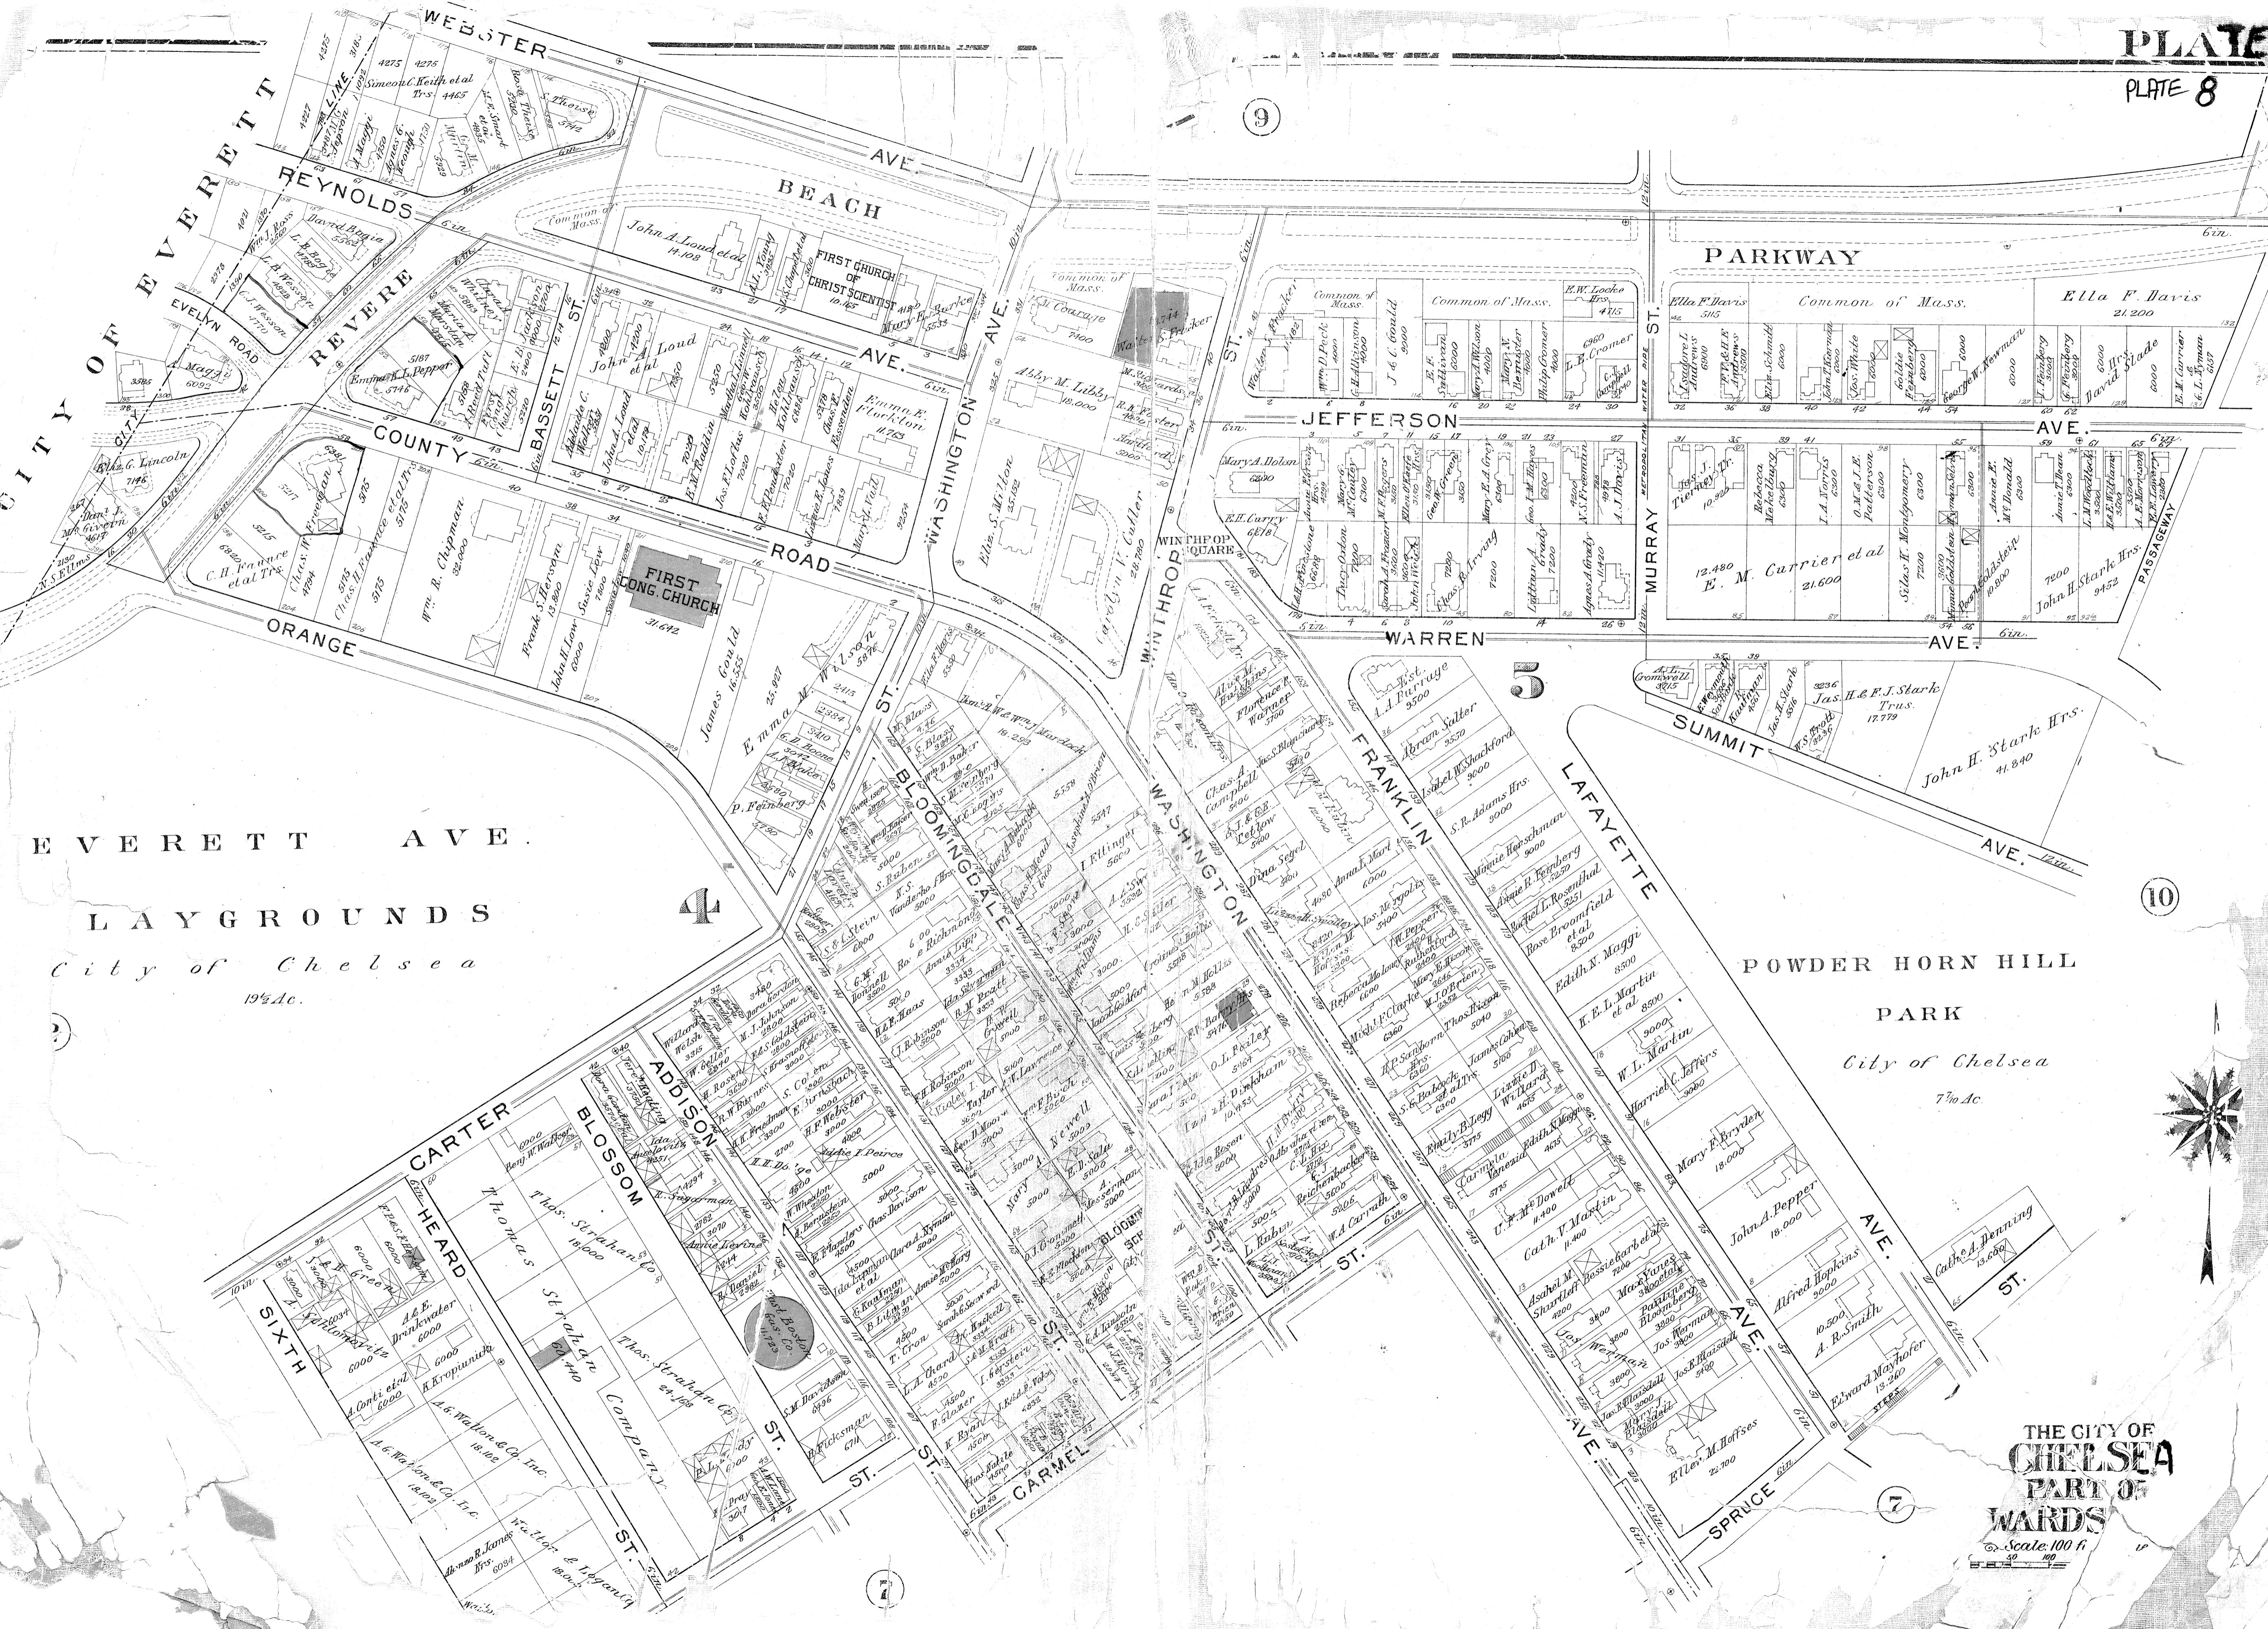

9

10

7

EVERETT AVE.
 LAYGROUNDS
 City of Chelsea
 19 1/2 Ac.

POWDER HORN HILL
 PARK
 City of Chelsea
 7 1/2 Ac.

THE CITY OF
CHELSEA
 PART OF
WARDS
 Scale 100 ft