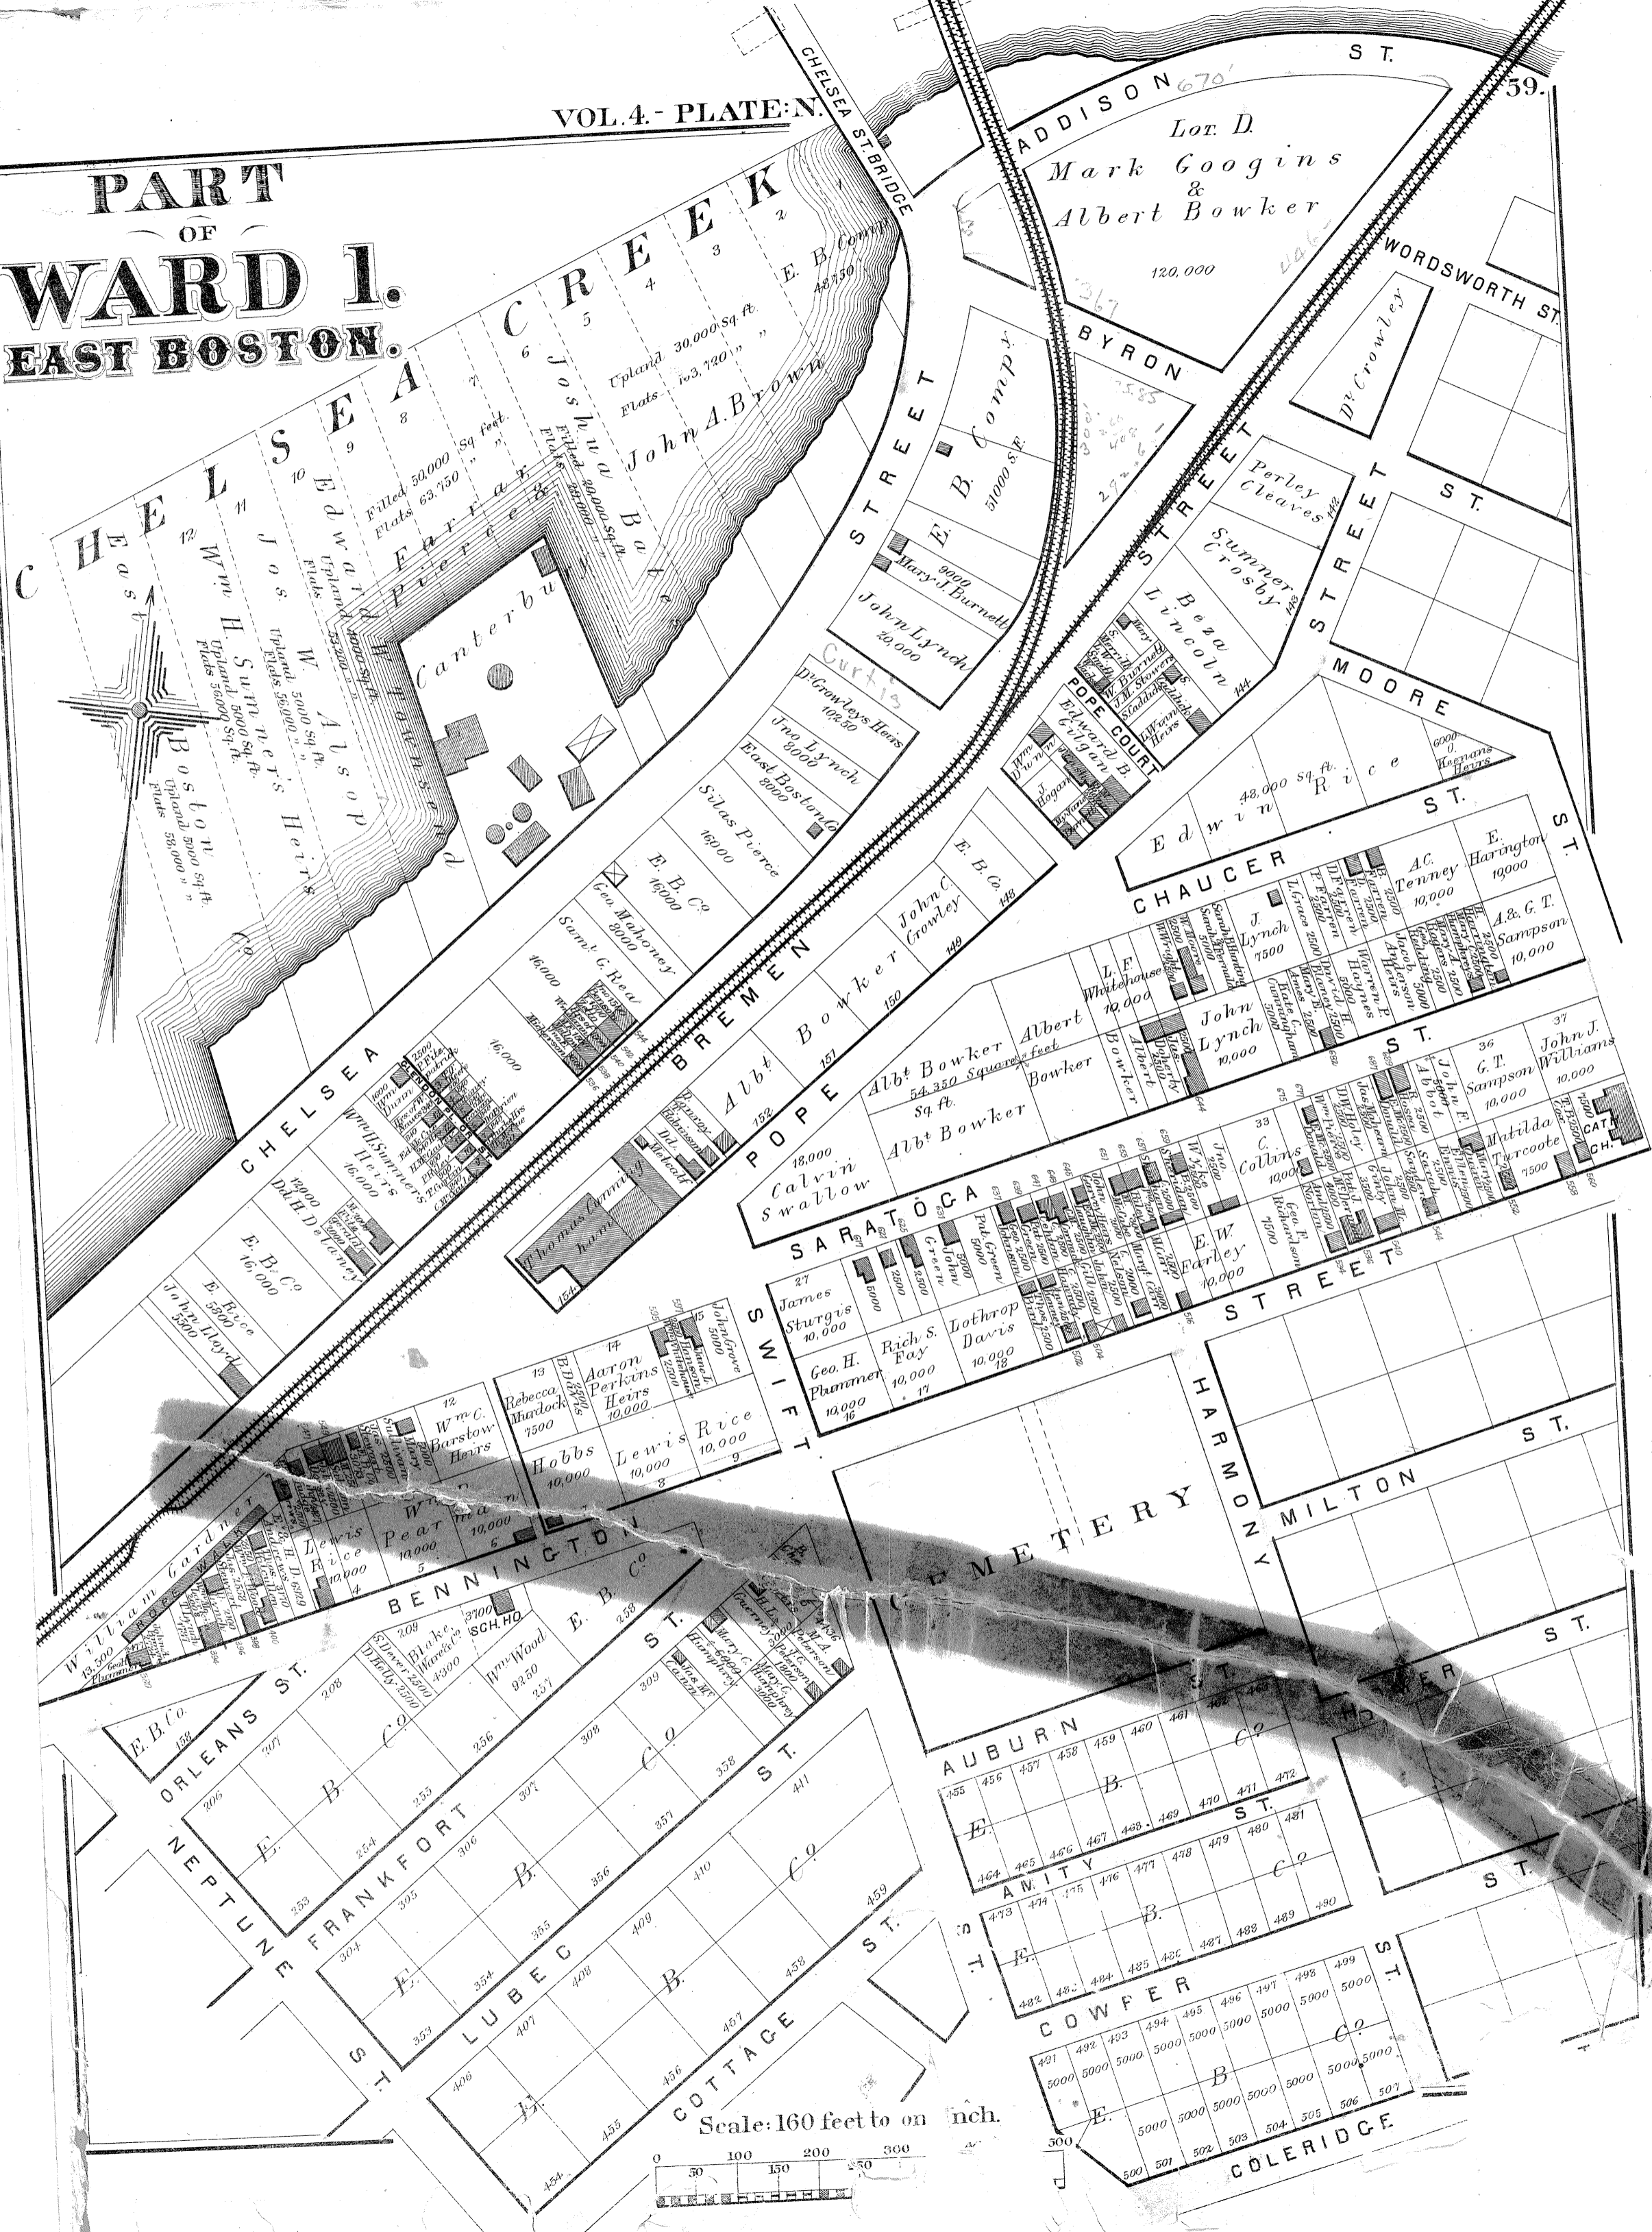

PART OF WARD I. EAST BOSTON.

Scale: 160 feet to an inch.