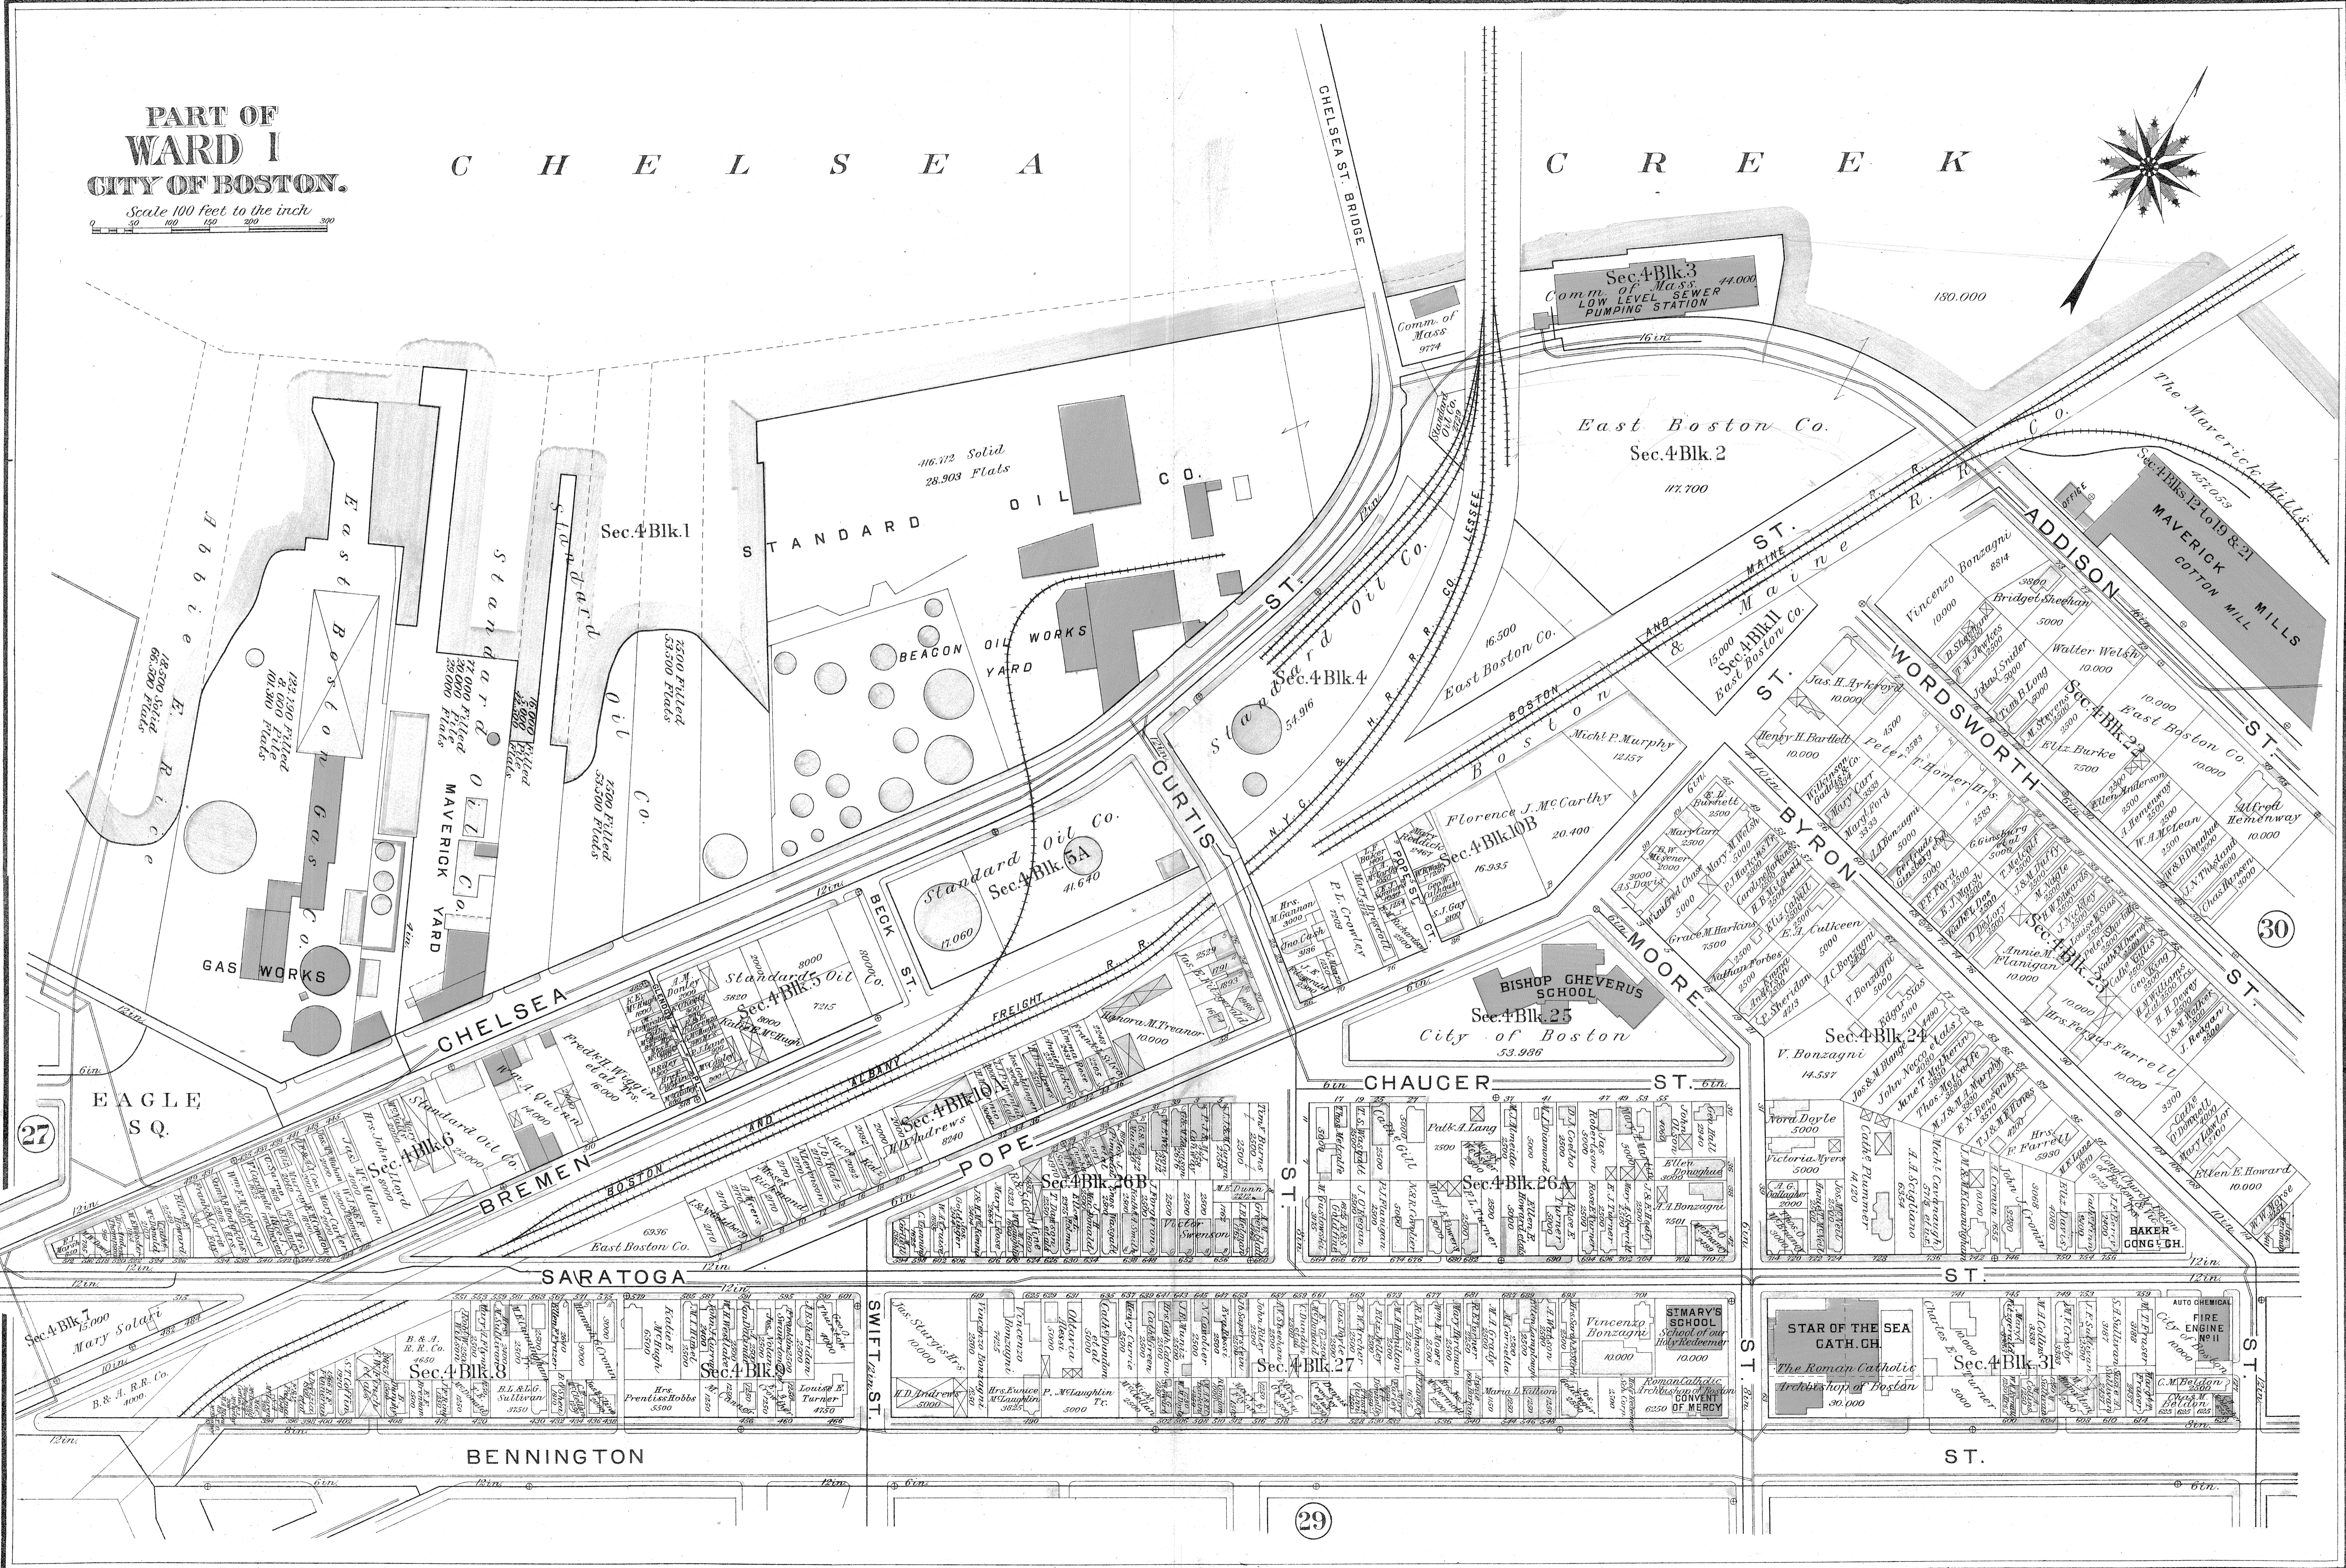

PART OF WARD I CITY OF BOSTON.

Scale 100 feet to the inch

C H E L S E A

C R E E K

Sec. 4 Blk. 3  
Comm. of Mass. 14,000  
LOW LEVEL SEWER  
PUMPING STATION

East Boston Co.  
Sec. 4 Blk. 2  
17,700

STANDARD OIL CO.  
BEACON OIL WORKS  
YARD