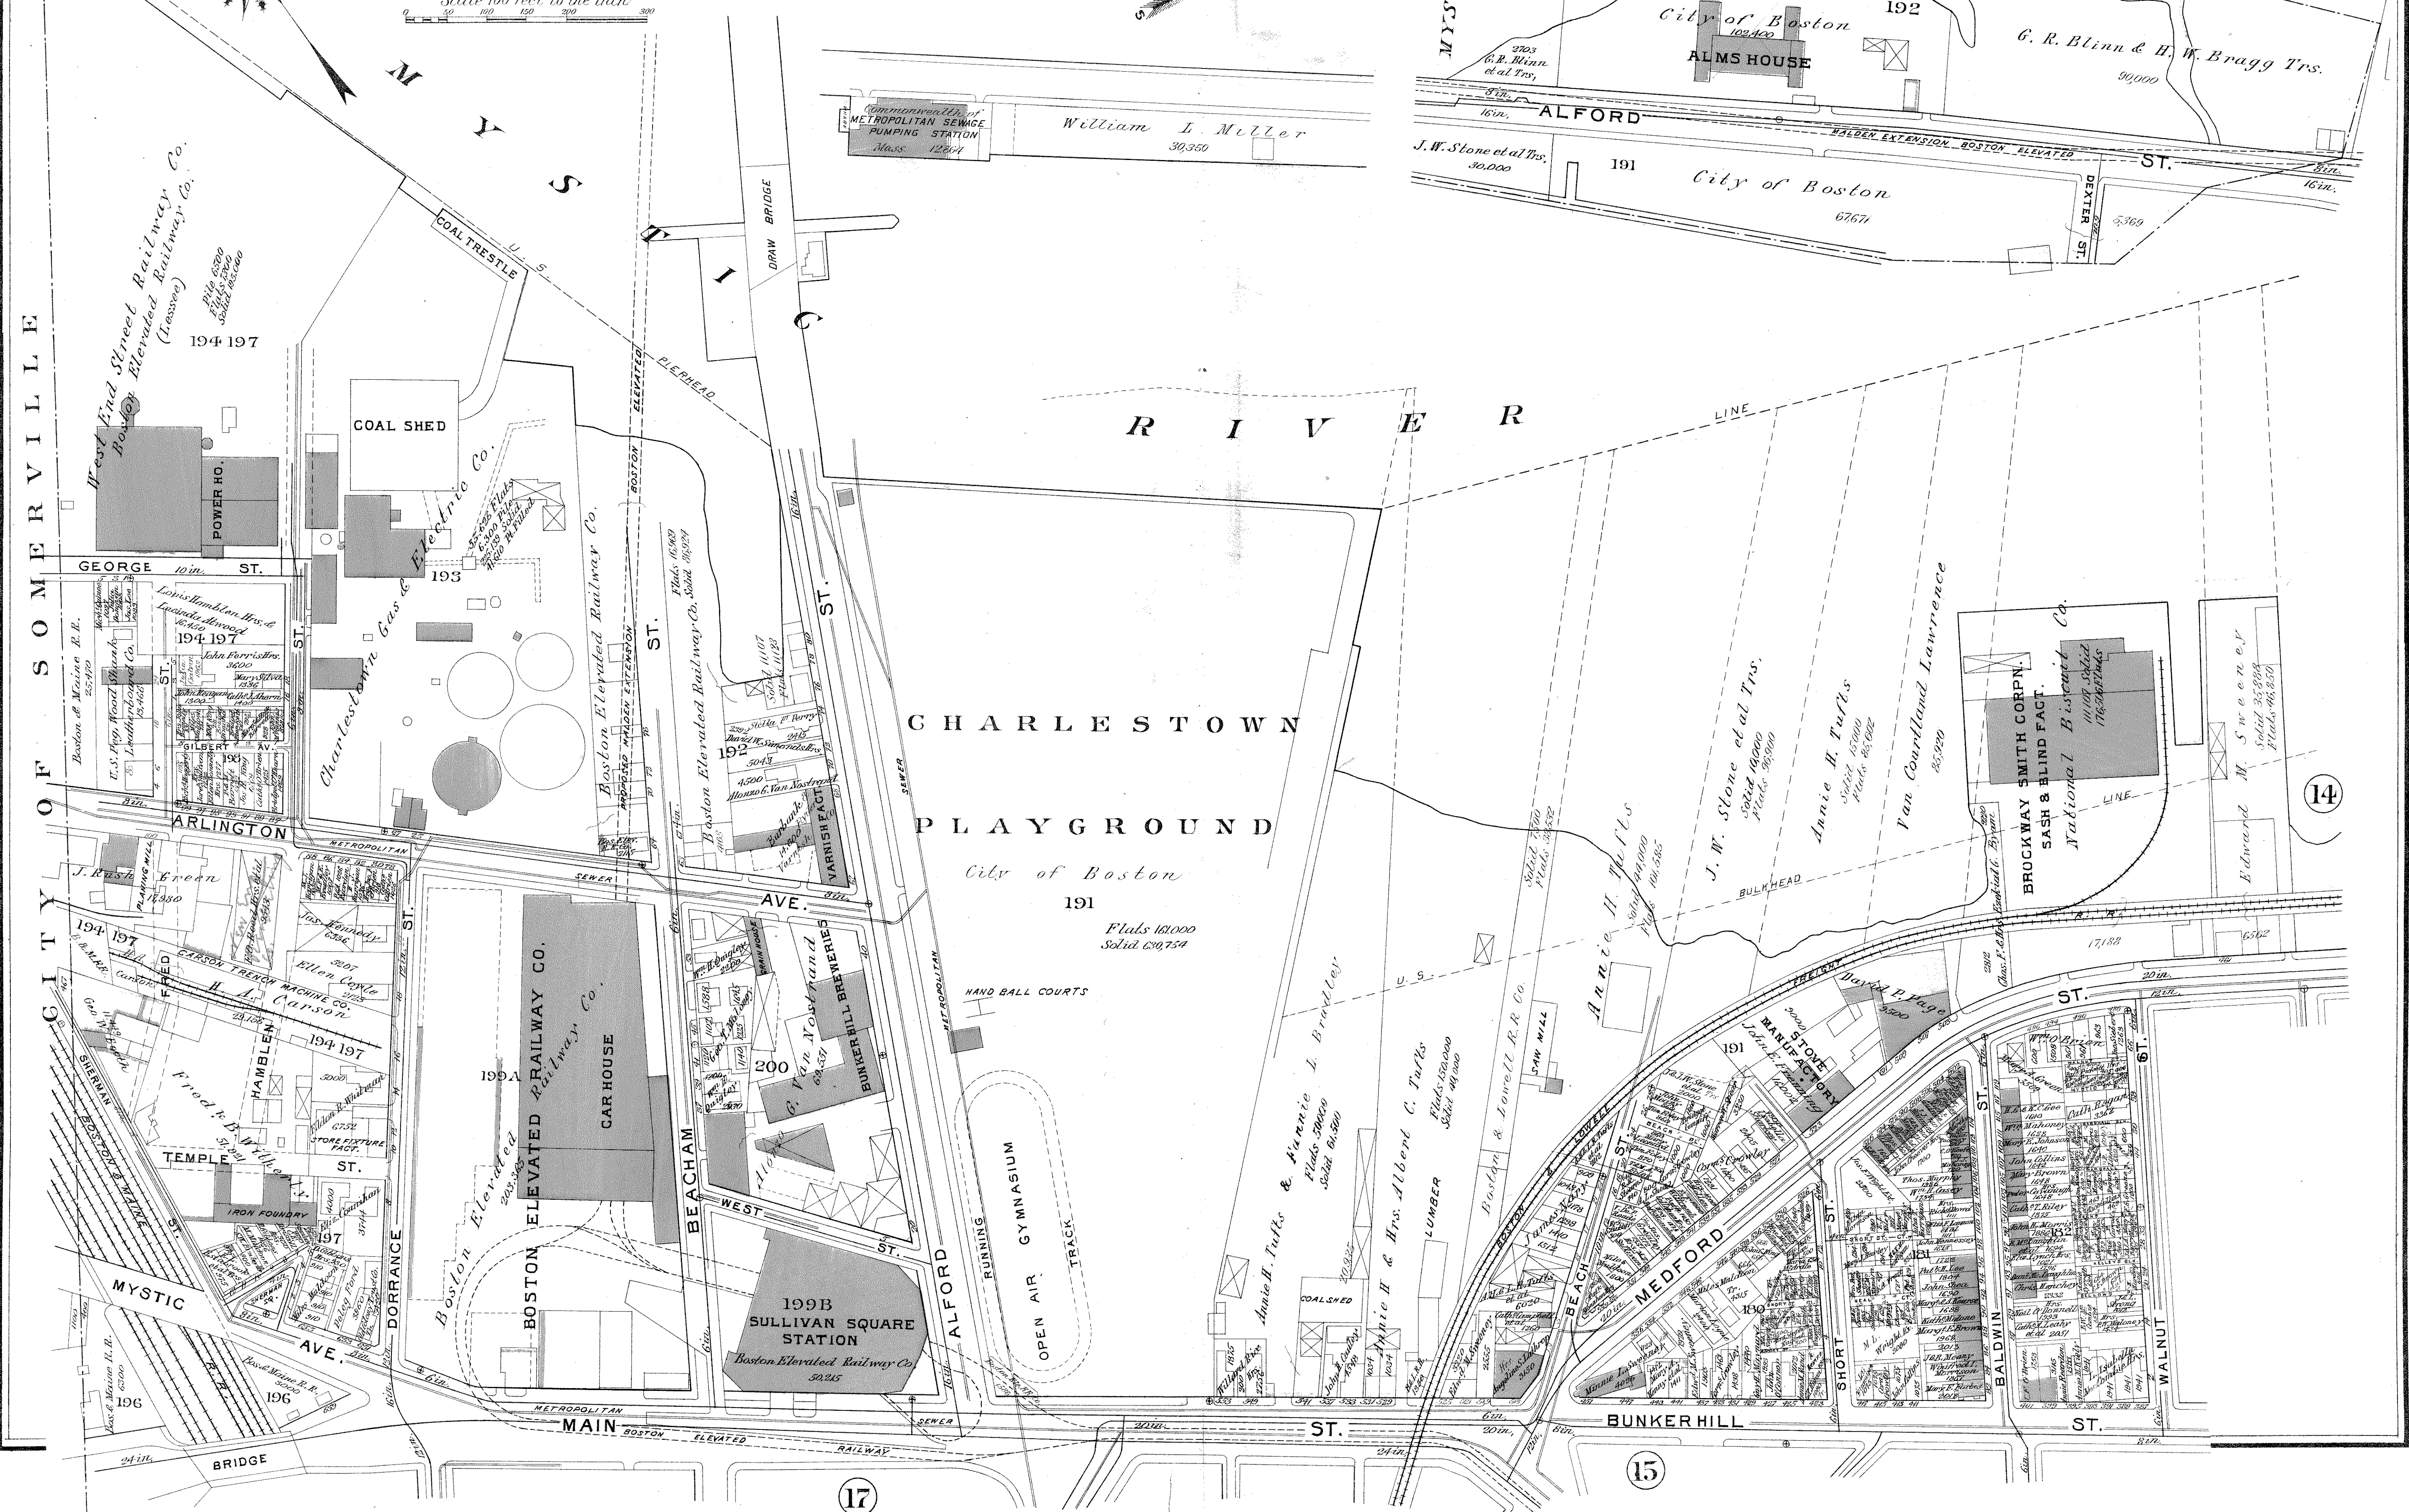

PART OF WARD 4 CITY OF BOSTON.

Scale 100 feet to the inch

CITY OF SOMERVILLE

RIVER

CHARLESTOWN PLAYGROUND

West End Street Railway Co. Boston Elevated Railway Co. (Crossing) 194 197

CITY OF BOSTON

MYSTIC RIVER

CITY OF EVERETT

17

15

14