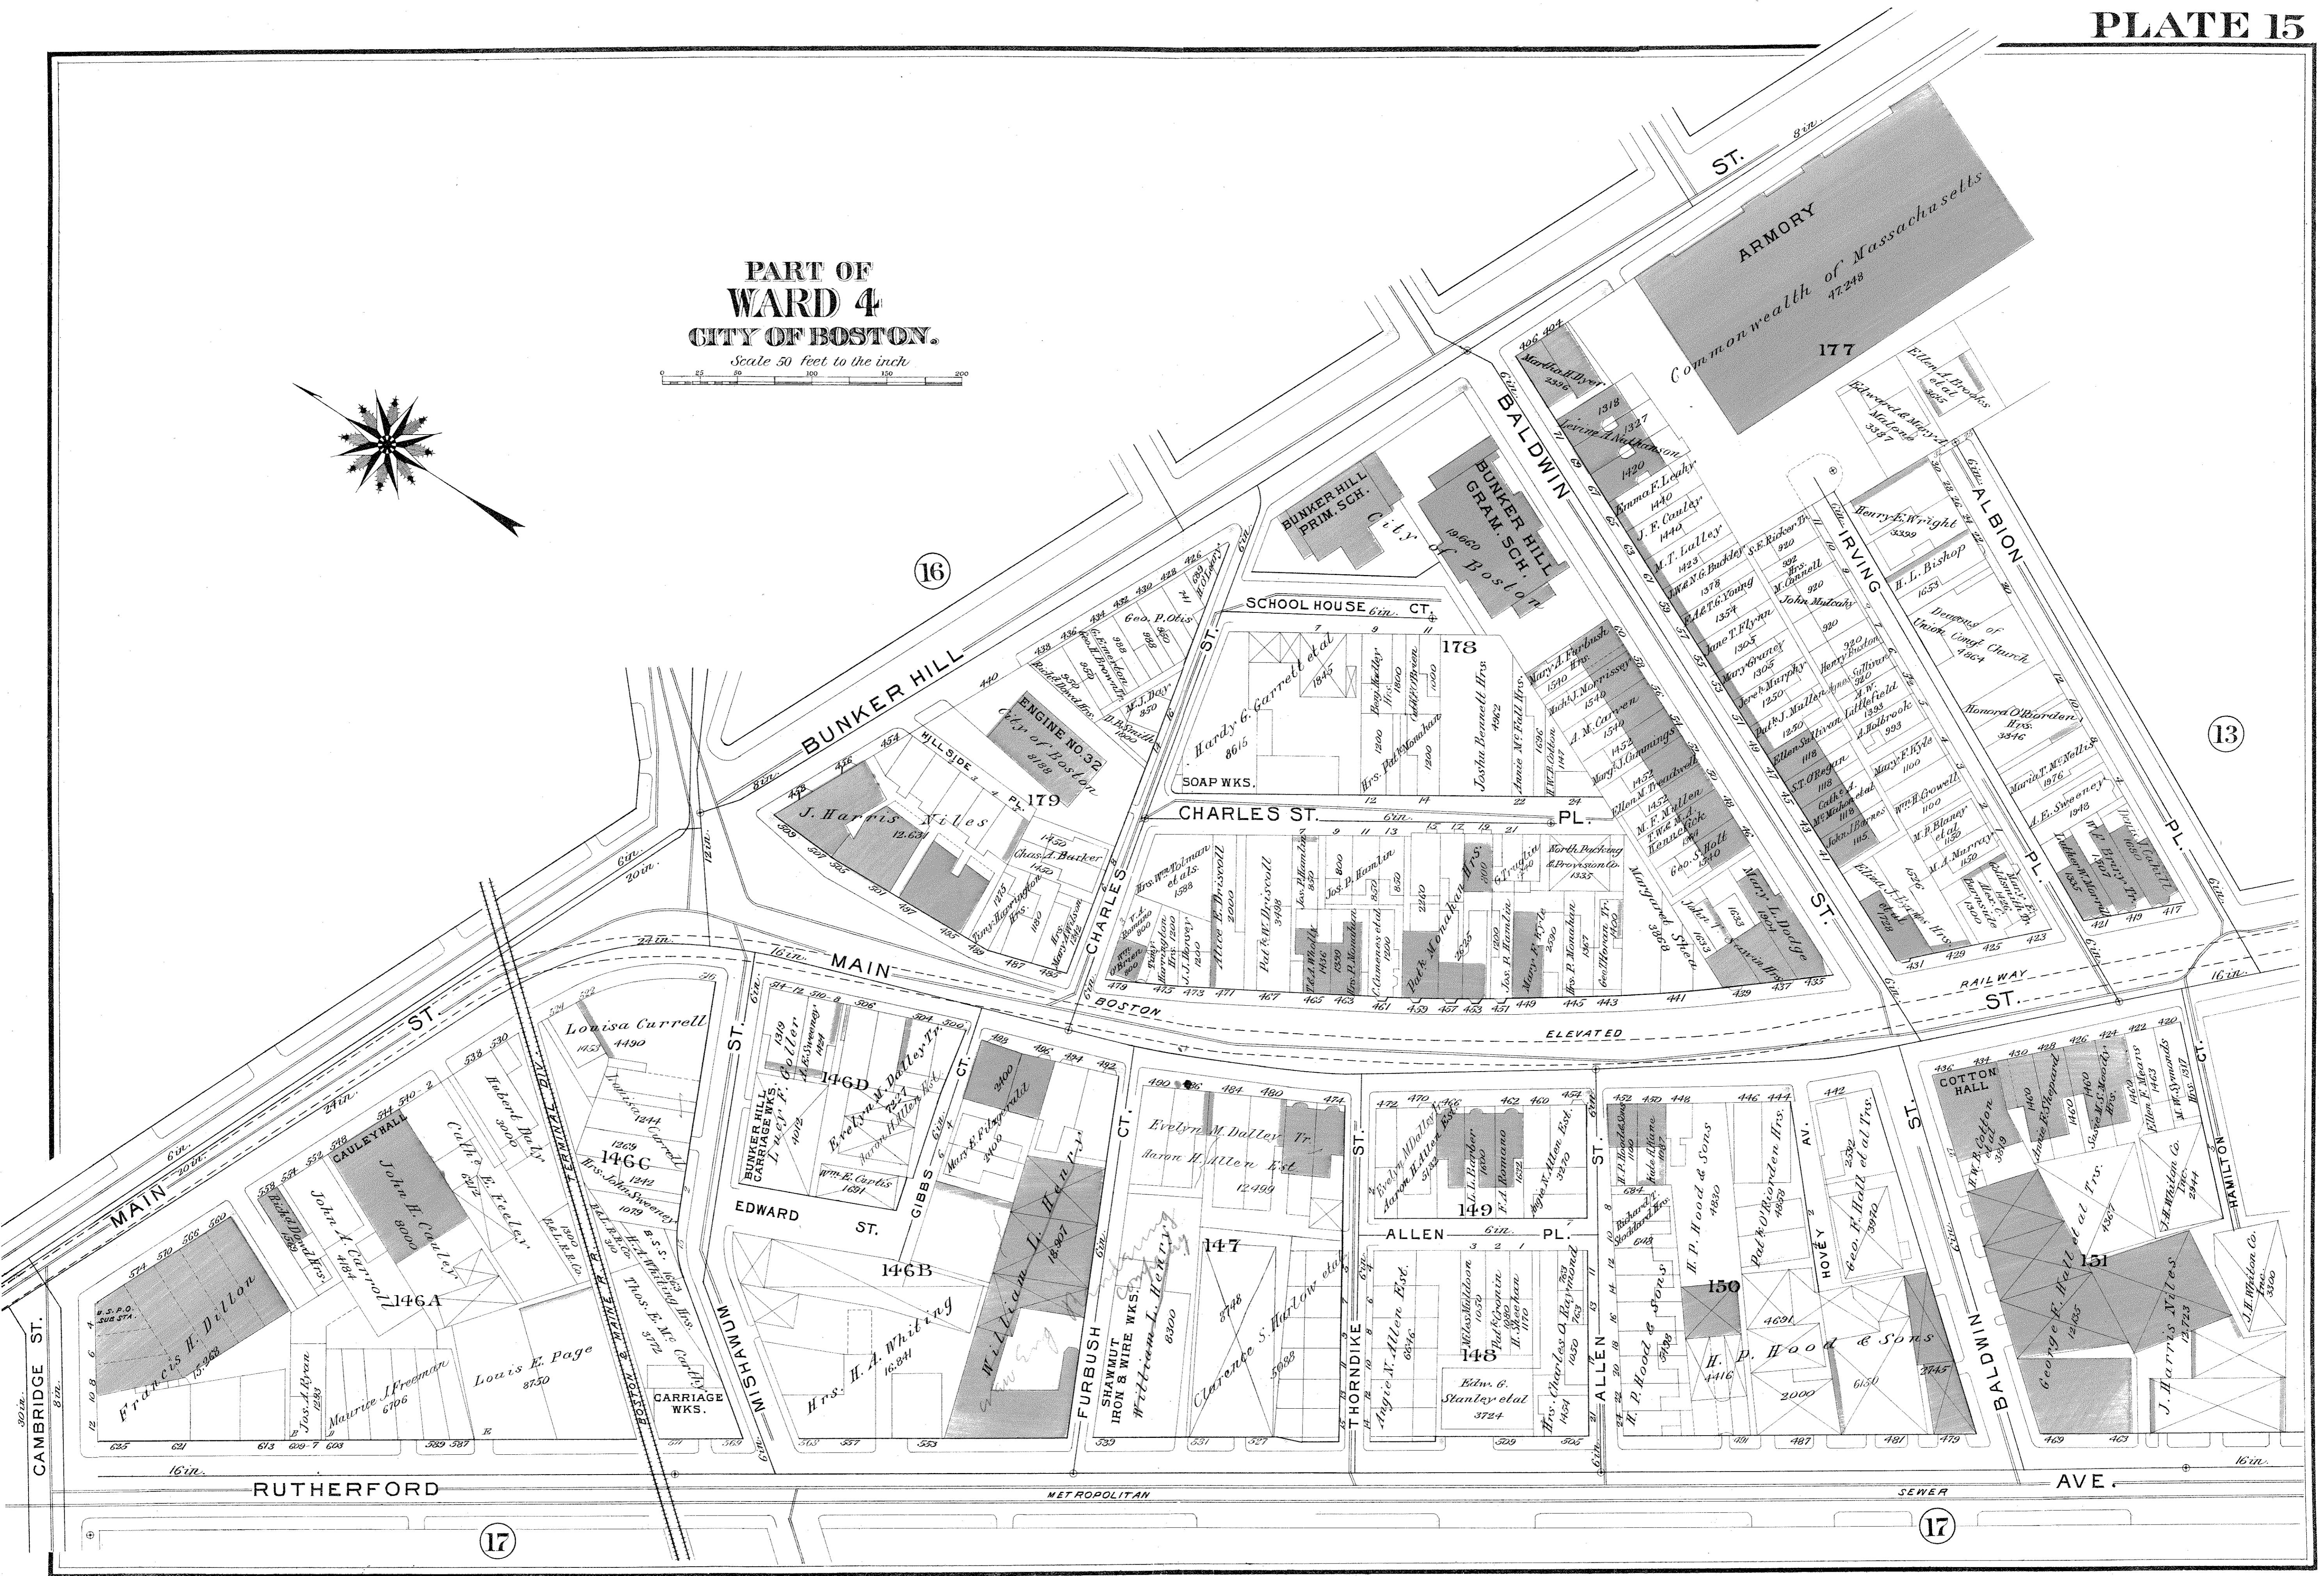

PART OF
WARD 4
CITY OF BOSTON.

Scale 50 feet to the inch

16

13

17

17