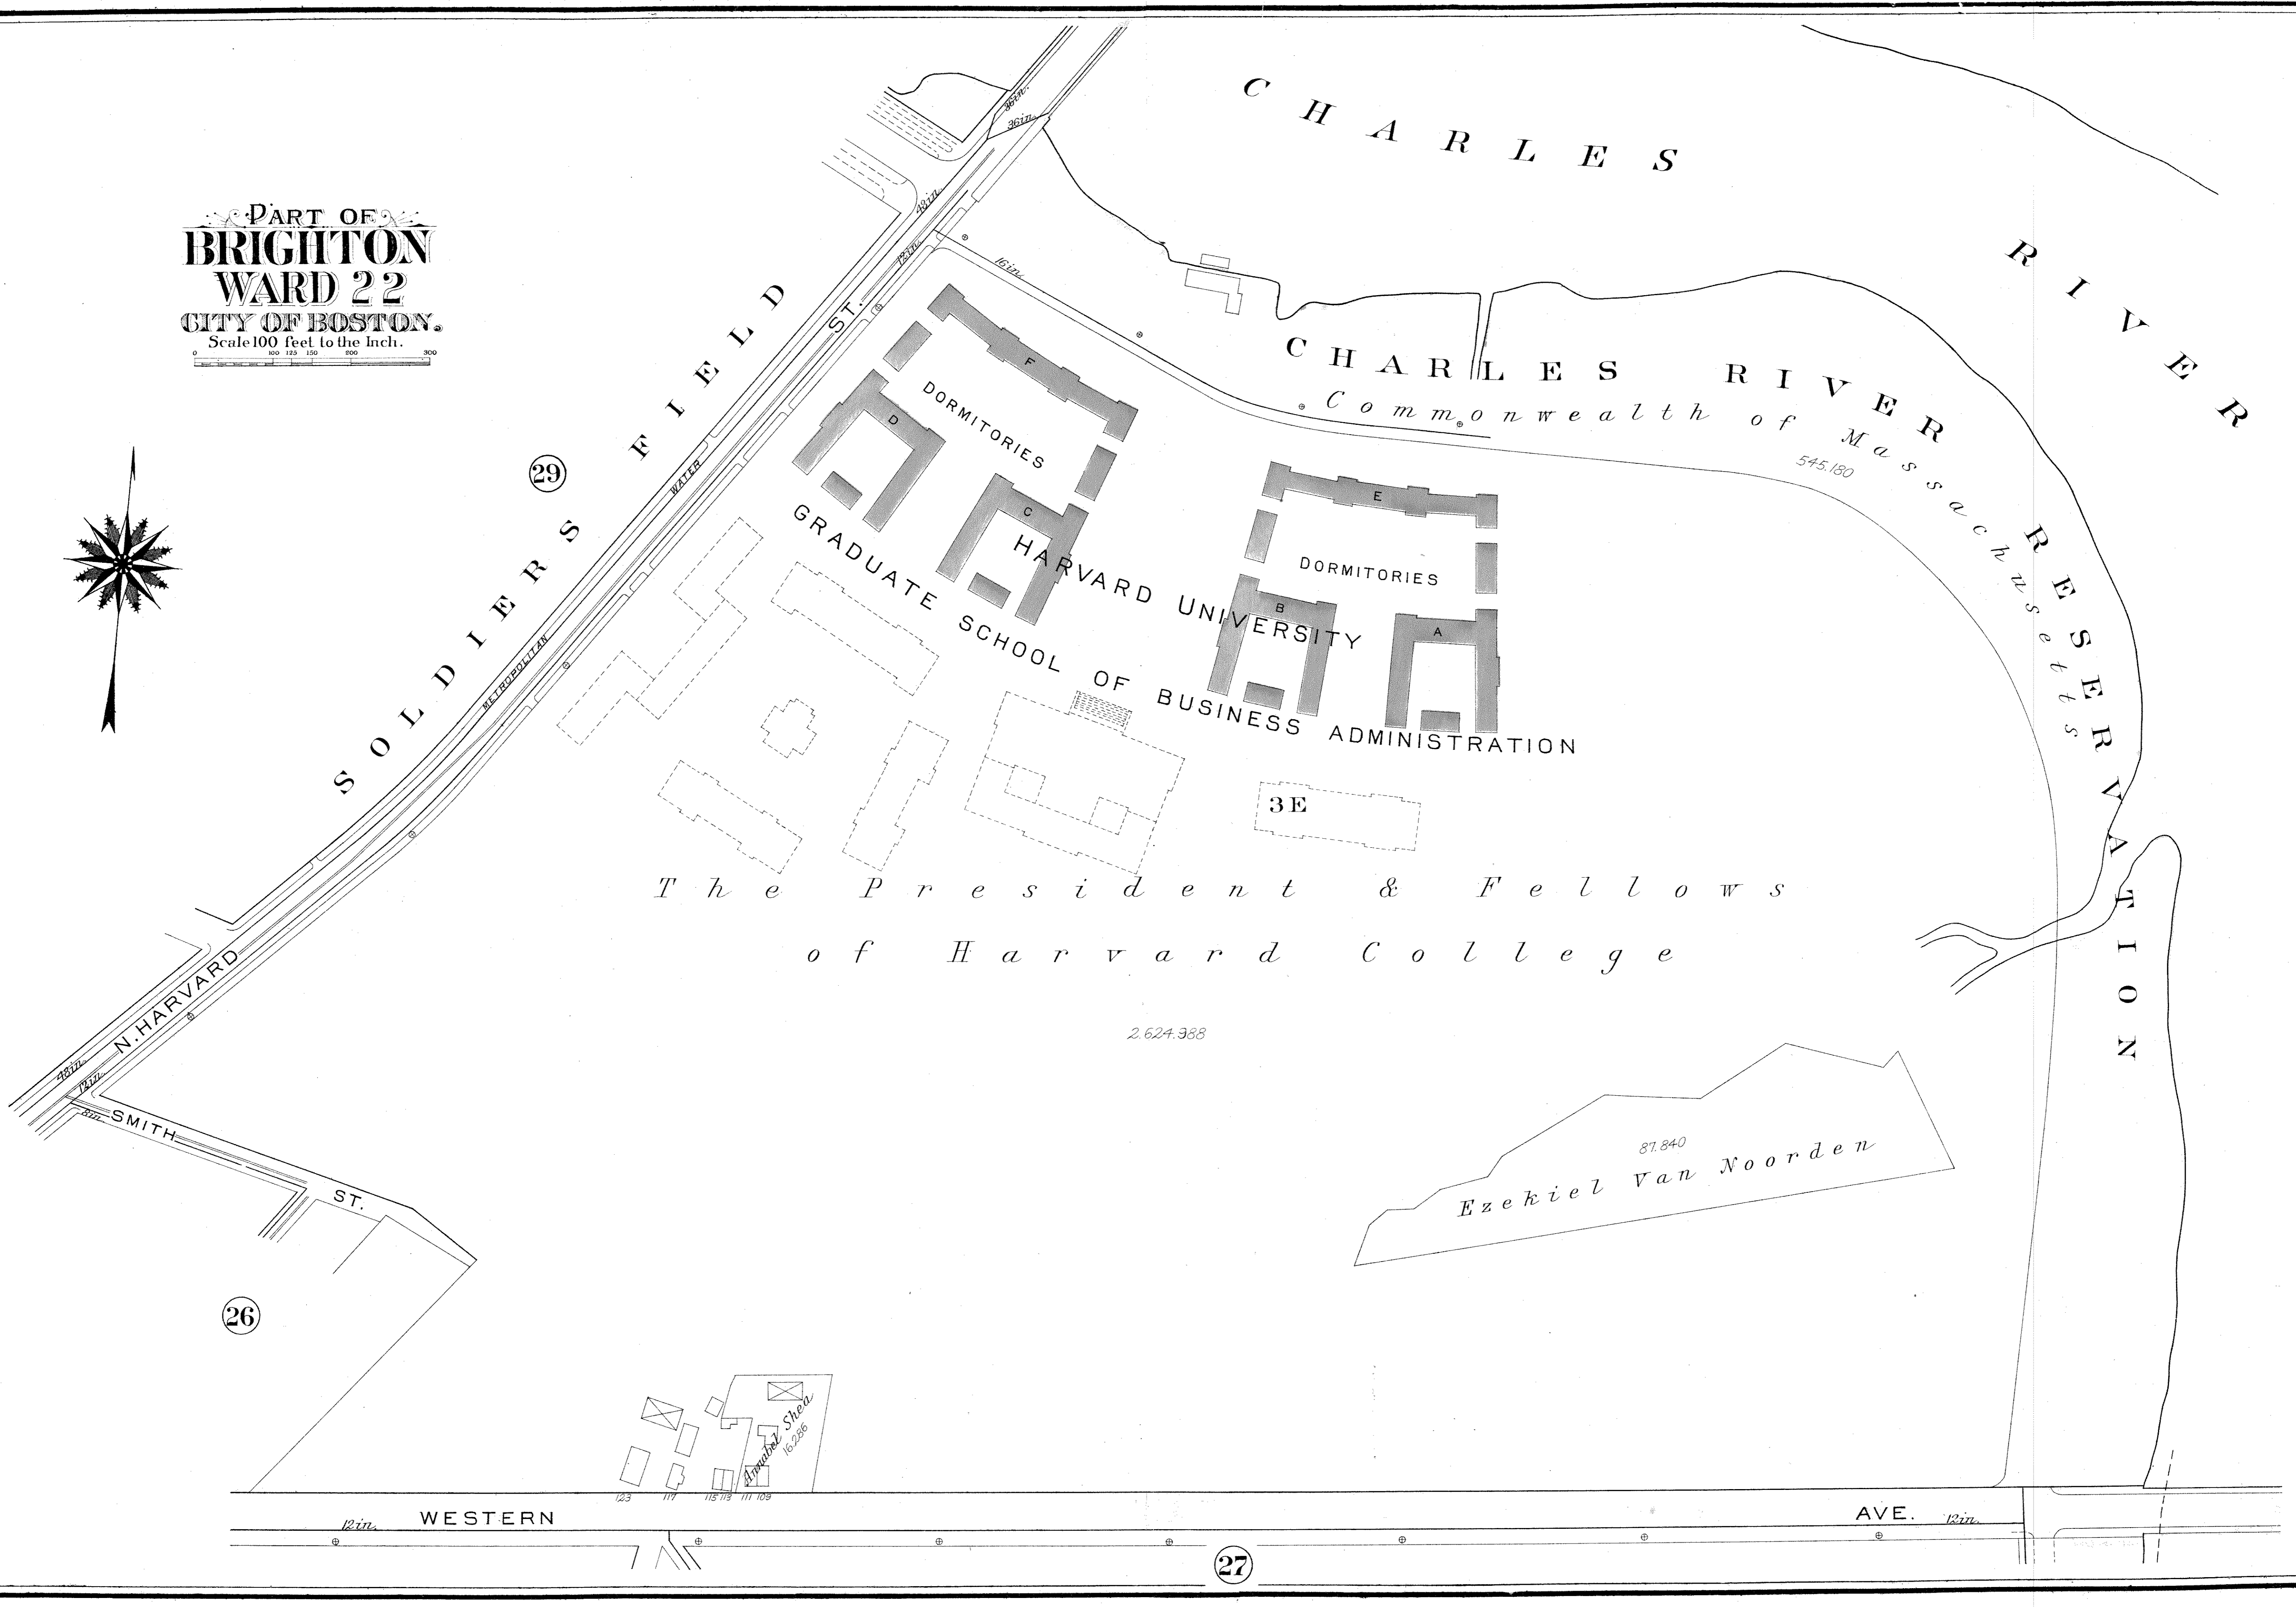

PART OF
BRIGHTON
WARD 22
CITY OF BOSTON.
Scale 100 feet to the Inch.

C H A R L E S
R I V E R
Commonwealth of Massachusetts
545.180

S O L D I E R S
F I E L D
S T.
29

DORMITORIES
DORMITORIES
HARVARD UNIVERSITY
GRADUATE SCHOOL OF BUSINESS ADMINISTRATION
3E