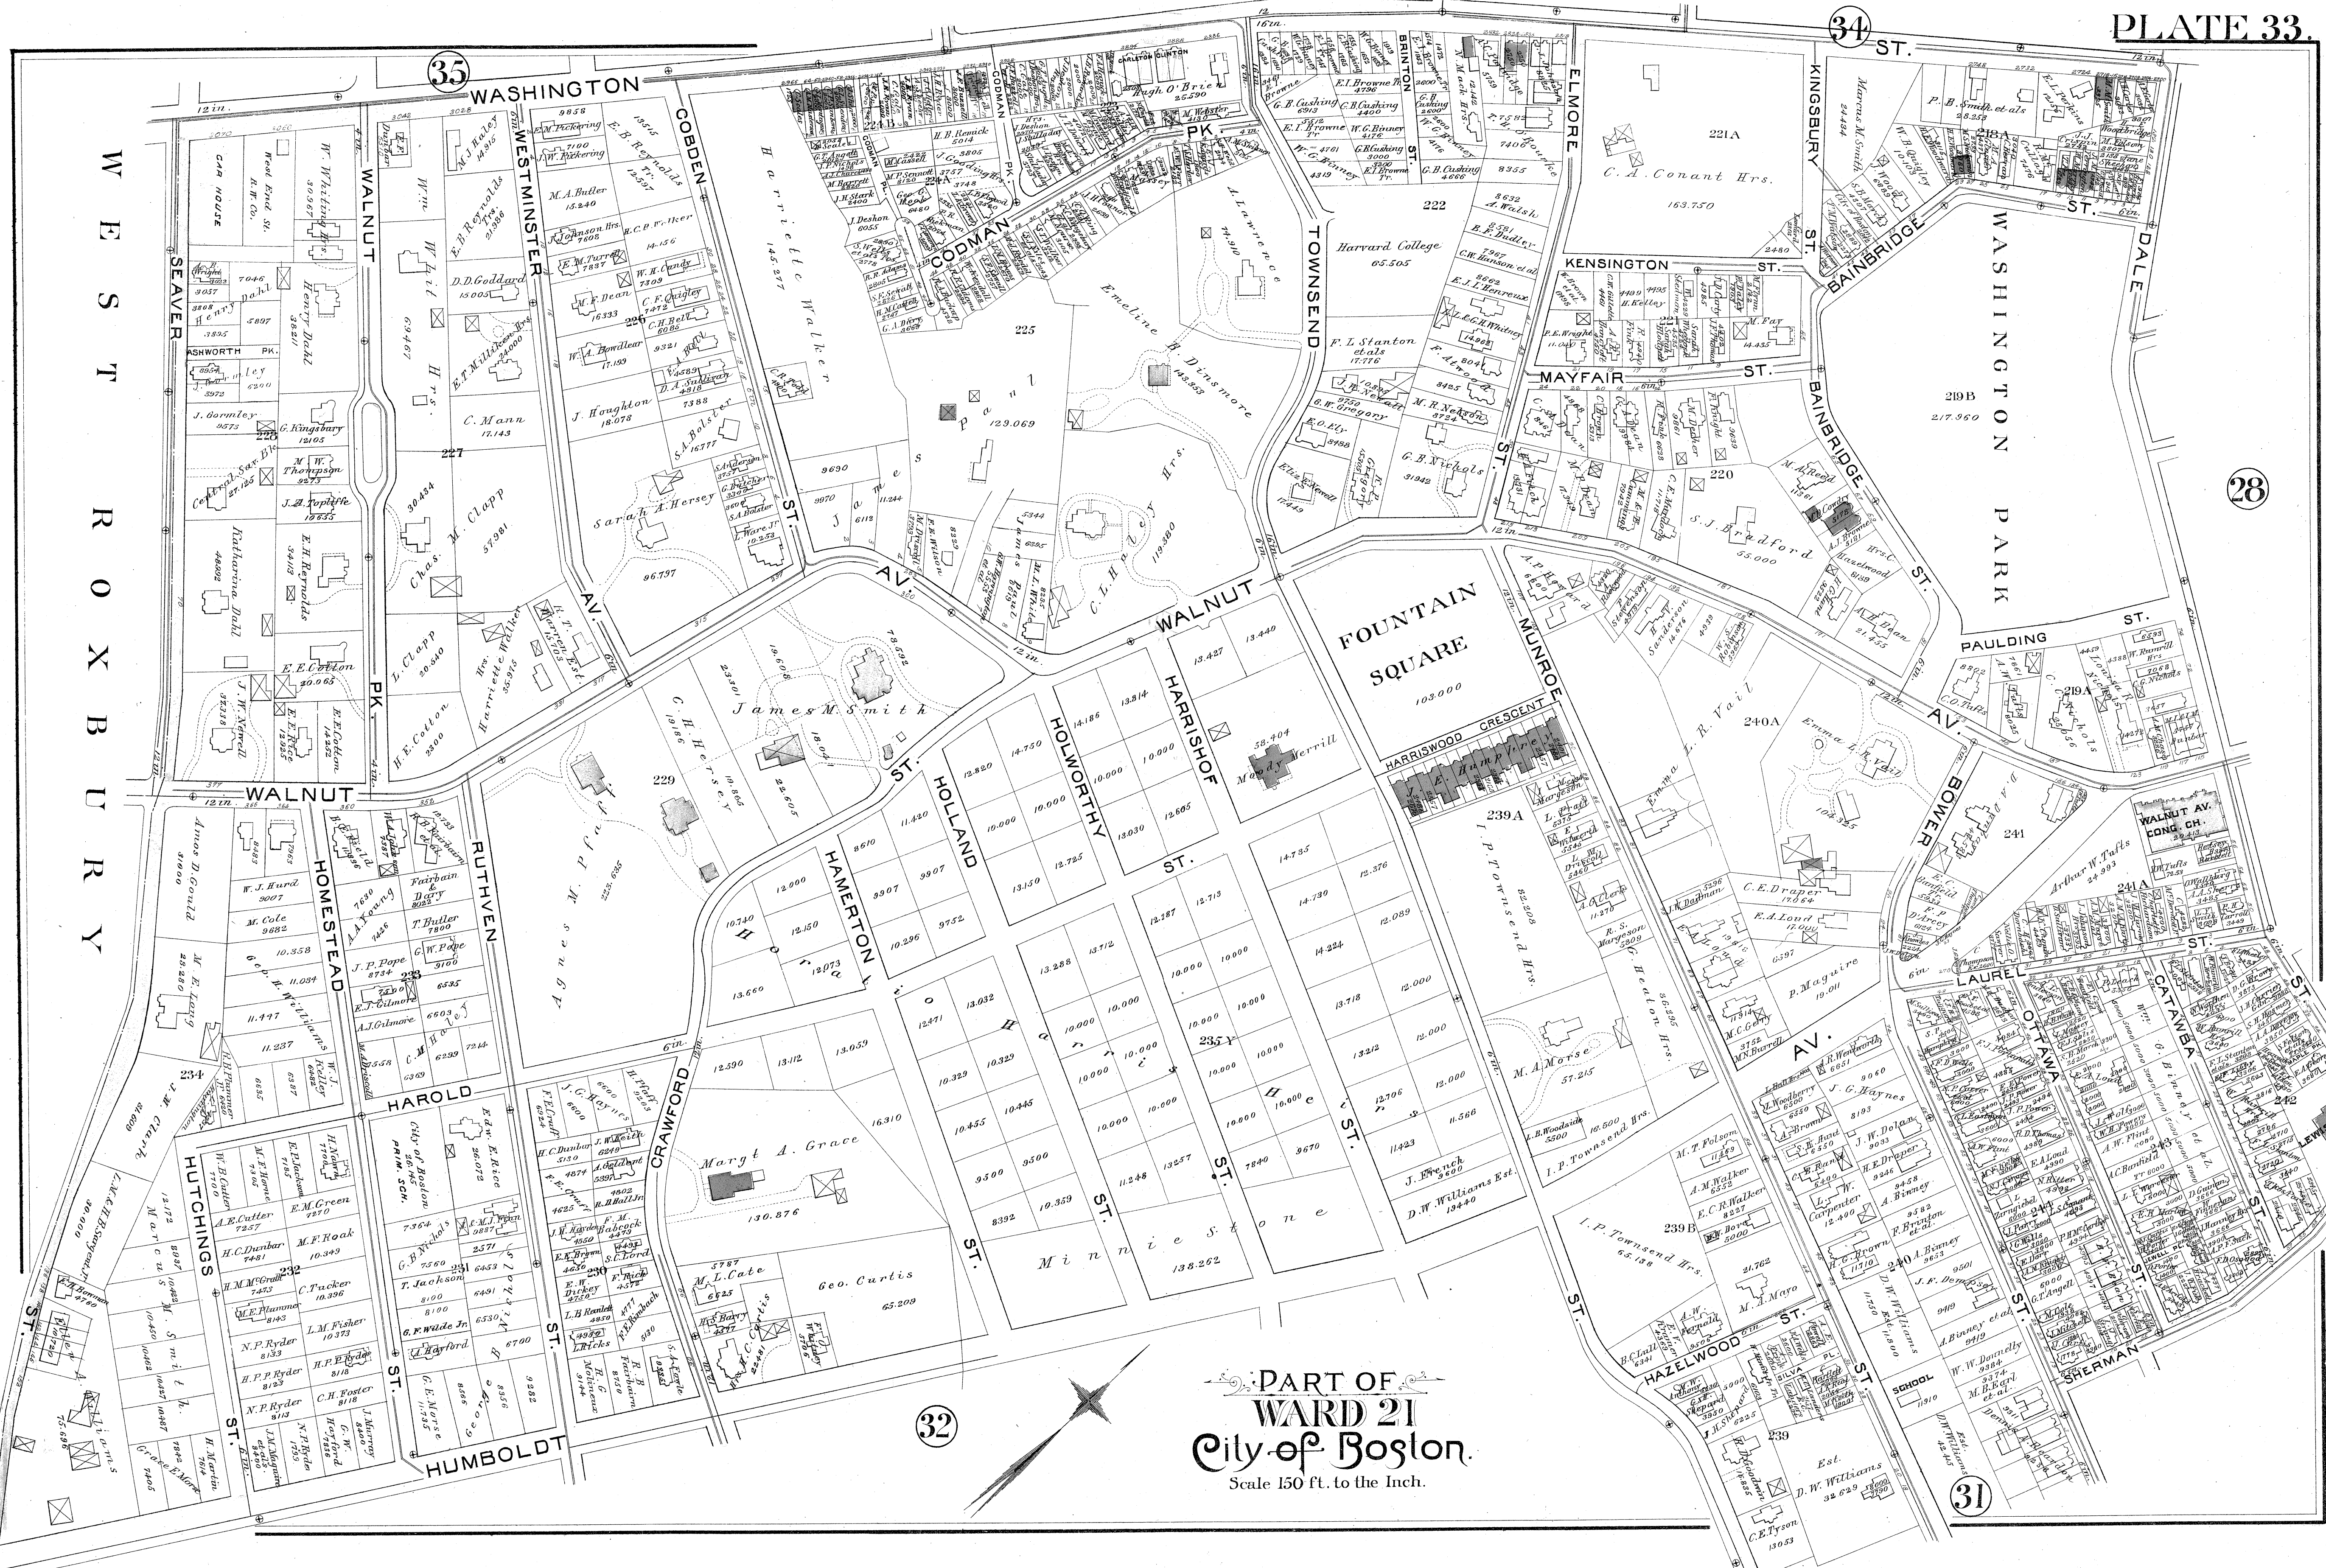

W
E
S
T
R
O
X
B
U
R
Y

35

34

28

32

31

PART OF
WARD 21
City of Boston.
Scale 150 ft. to the Inch.