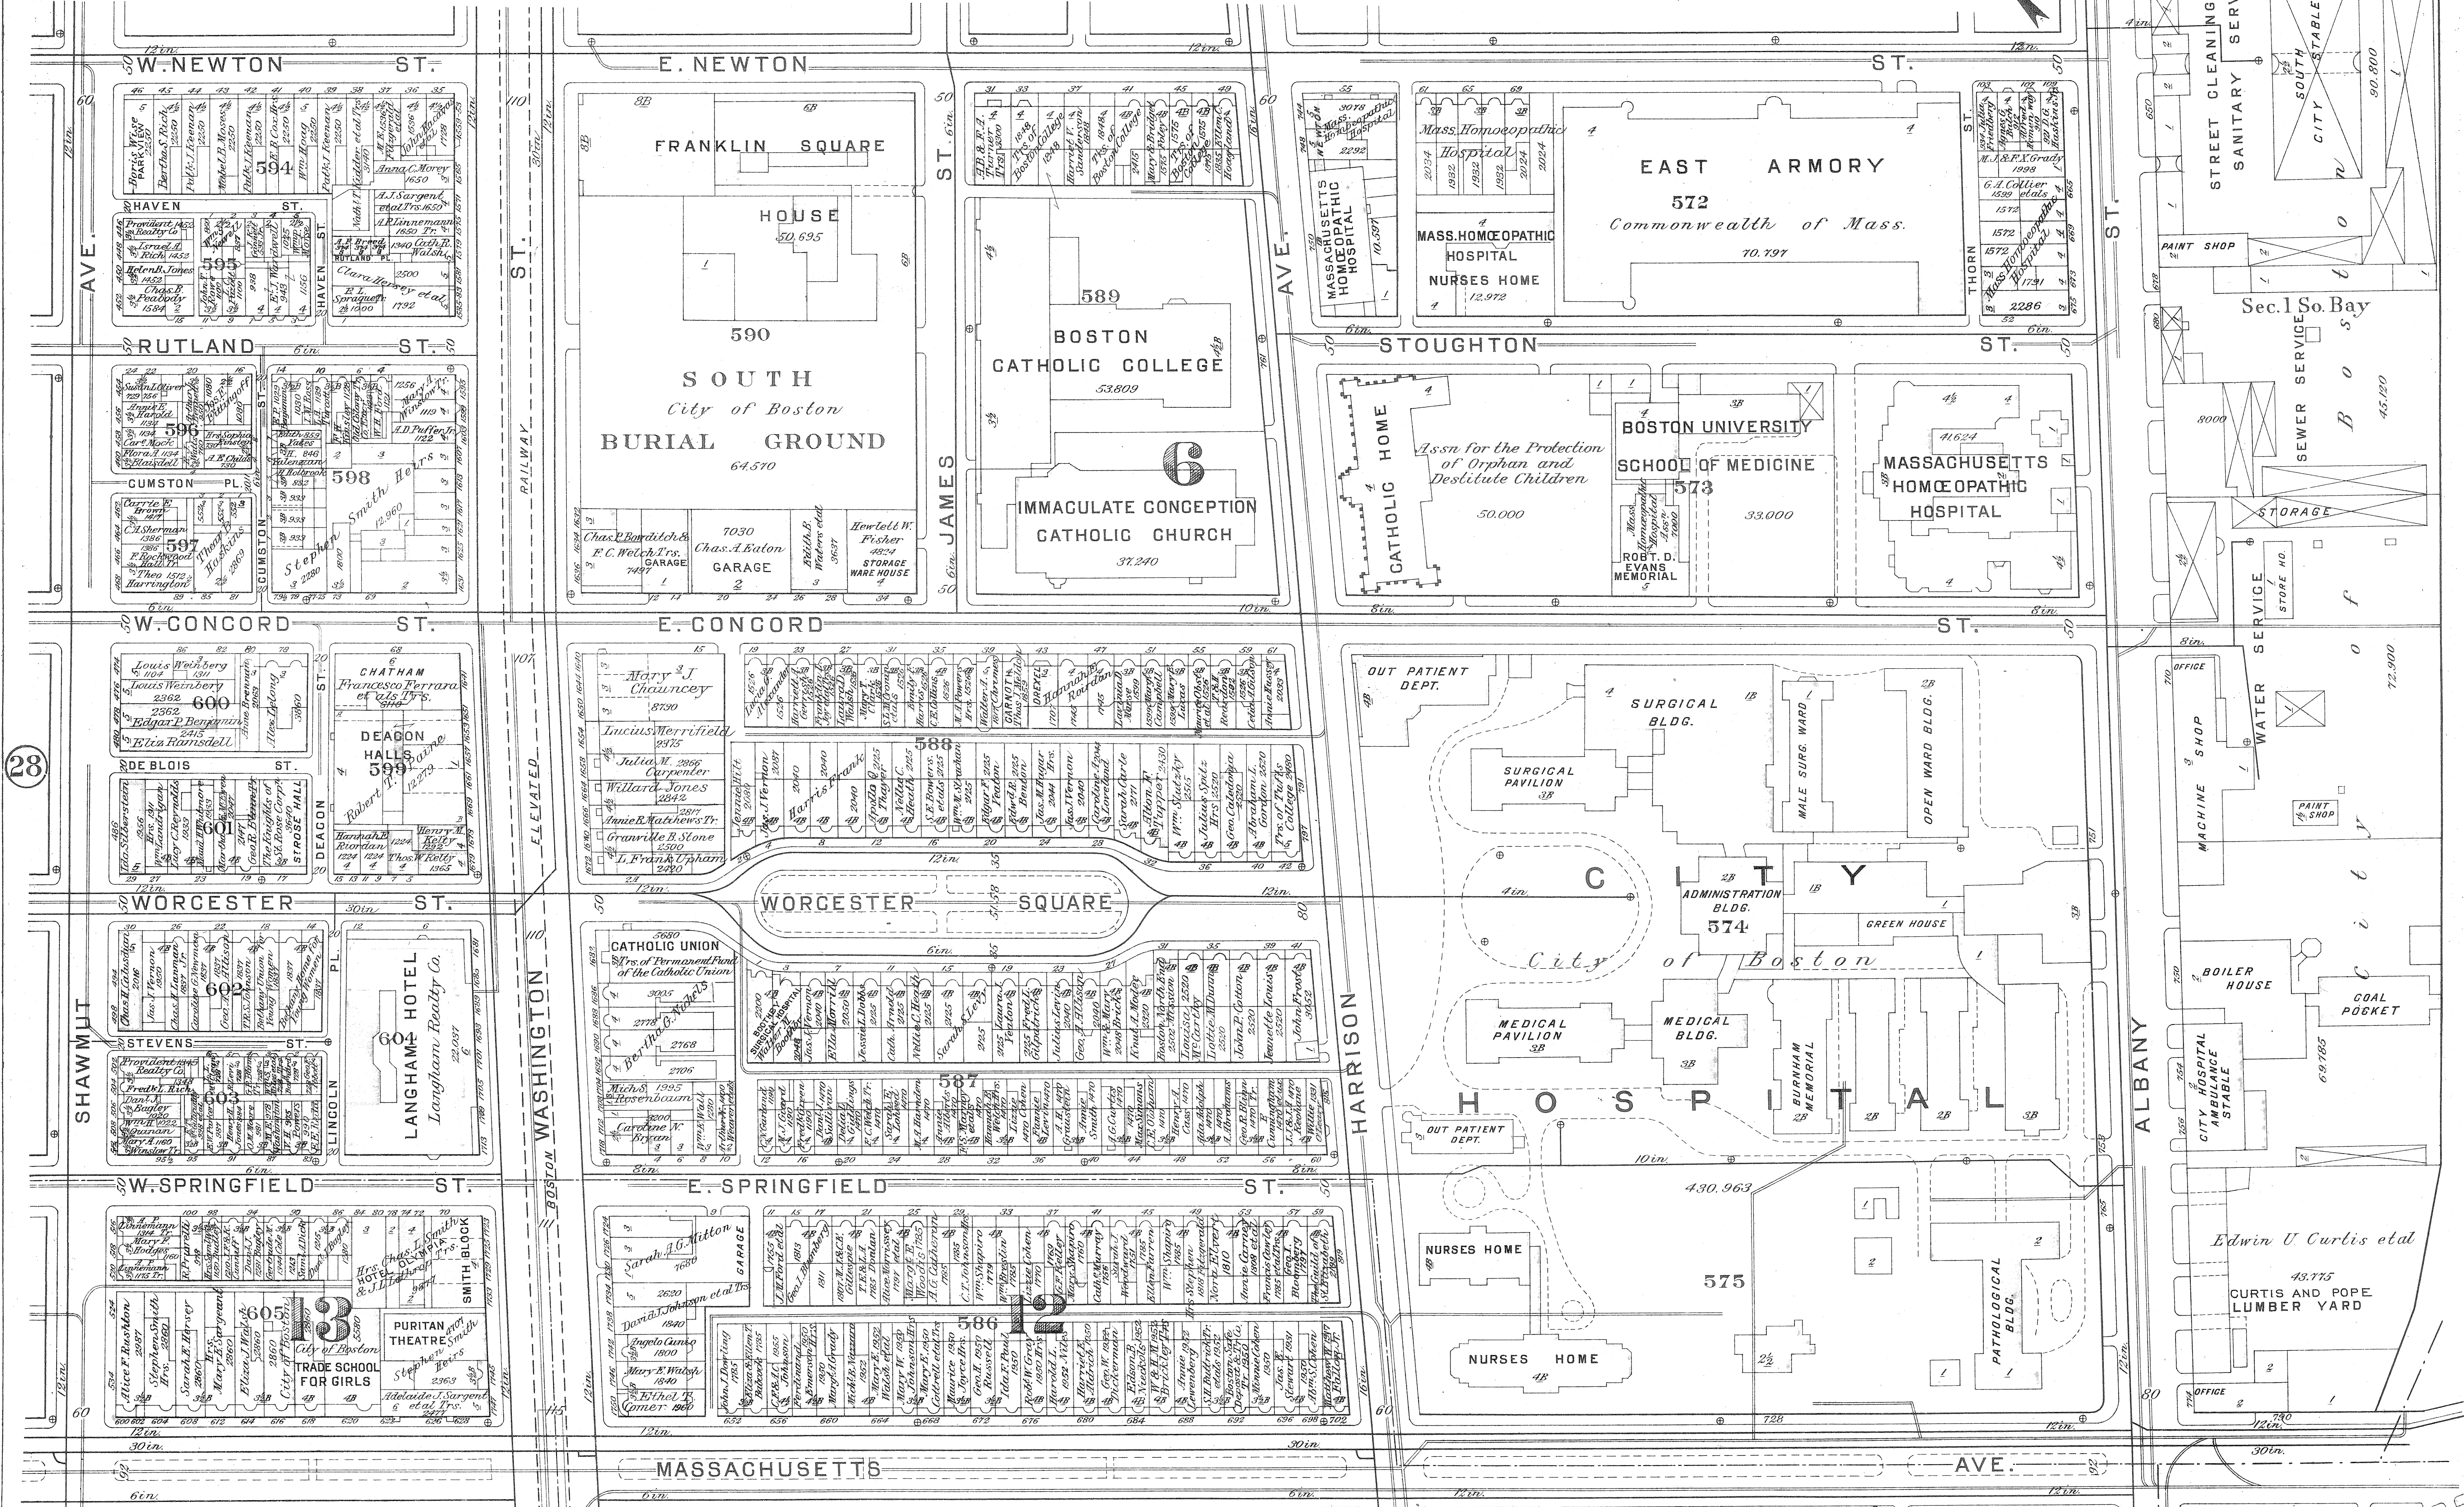

PART OF  
WARD 6, 12 & 13  
CITY OF BOSTON.  
Scale 80 Feet to an Inch.

26

28

29

R O X B U R Y C A N A L