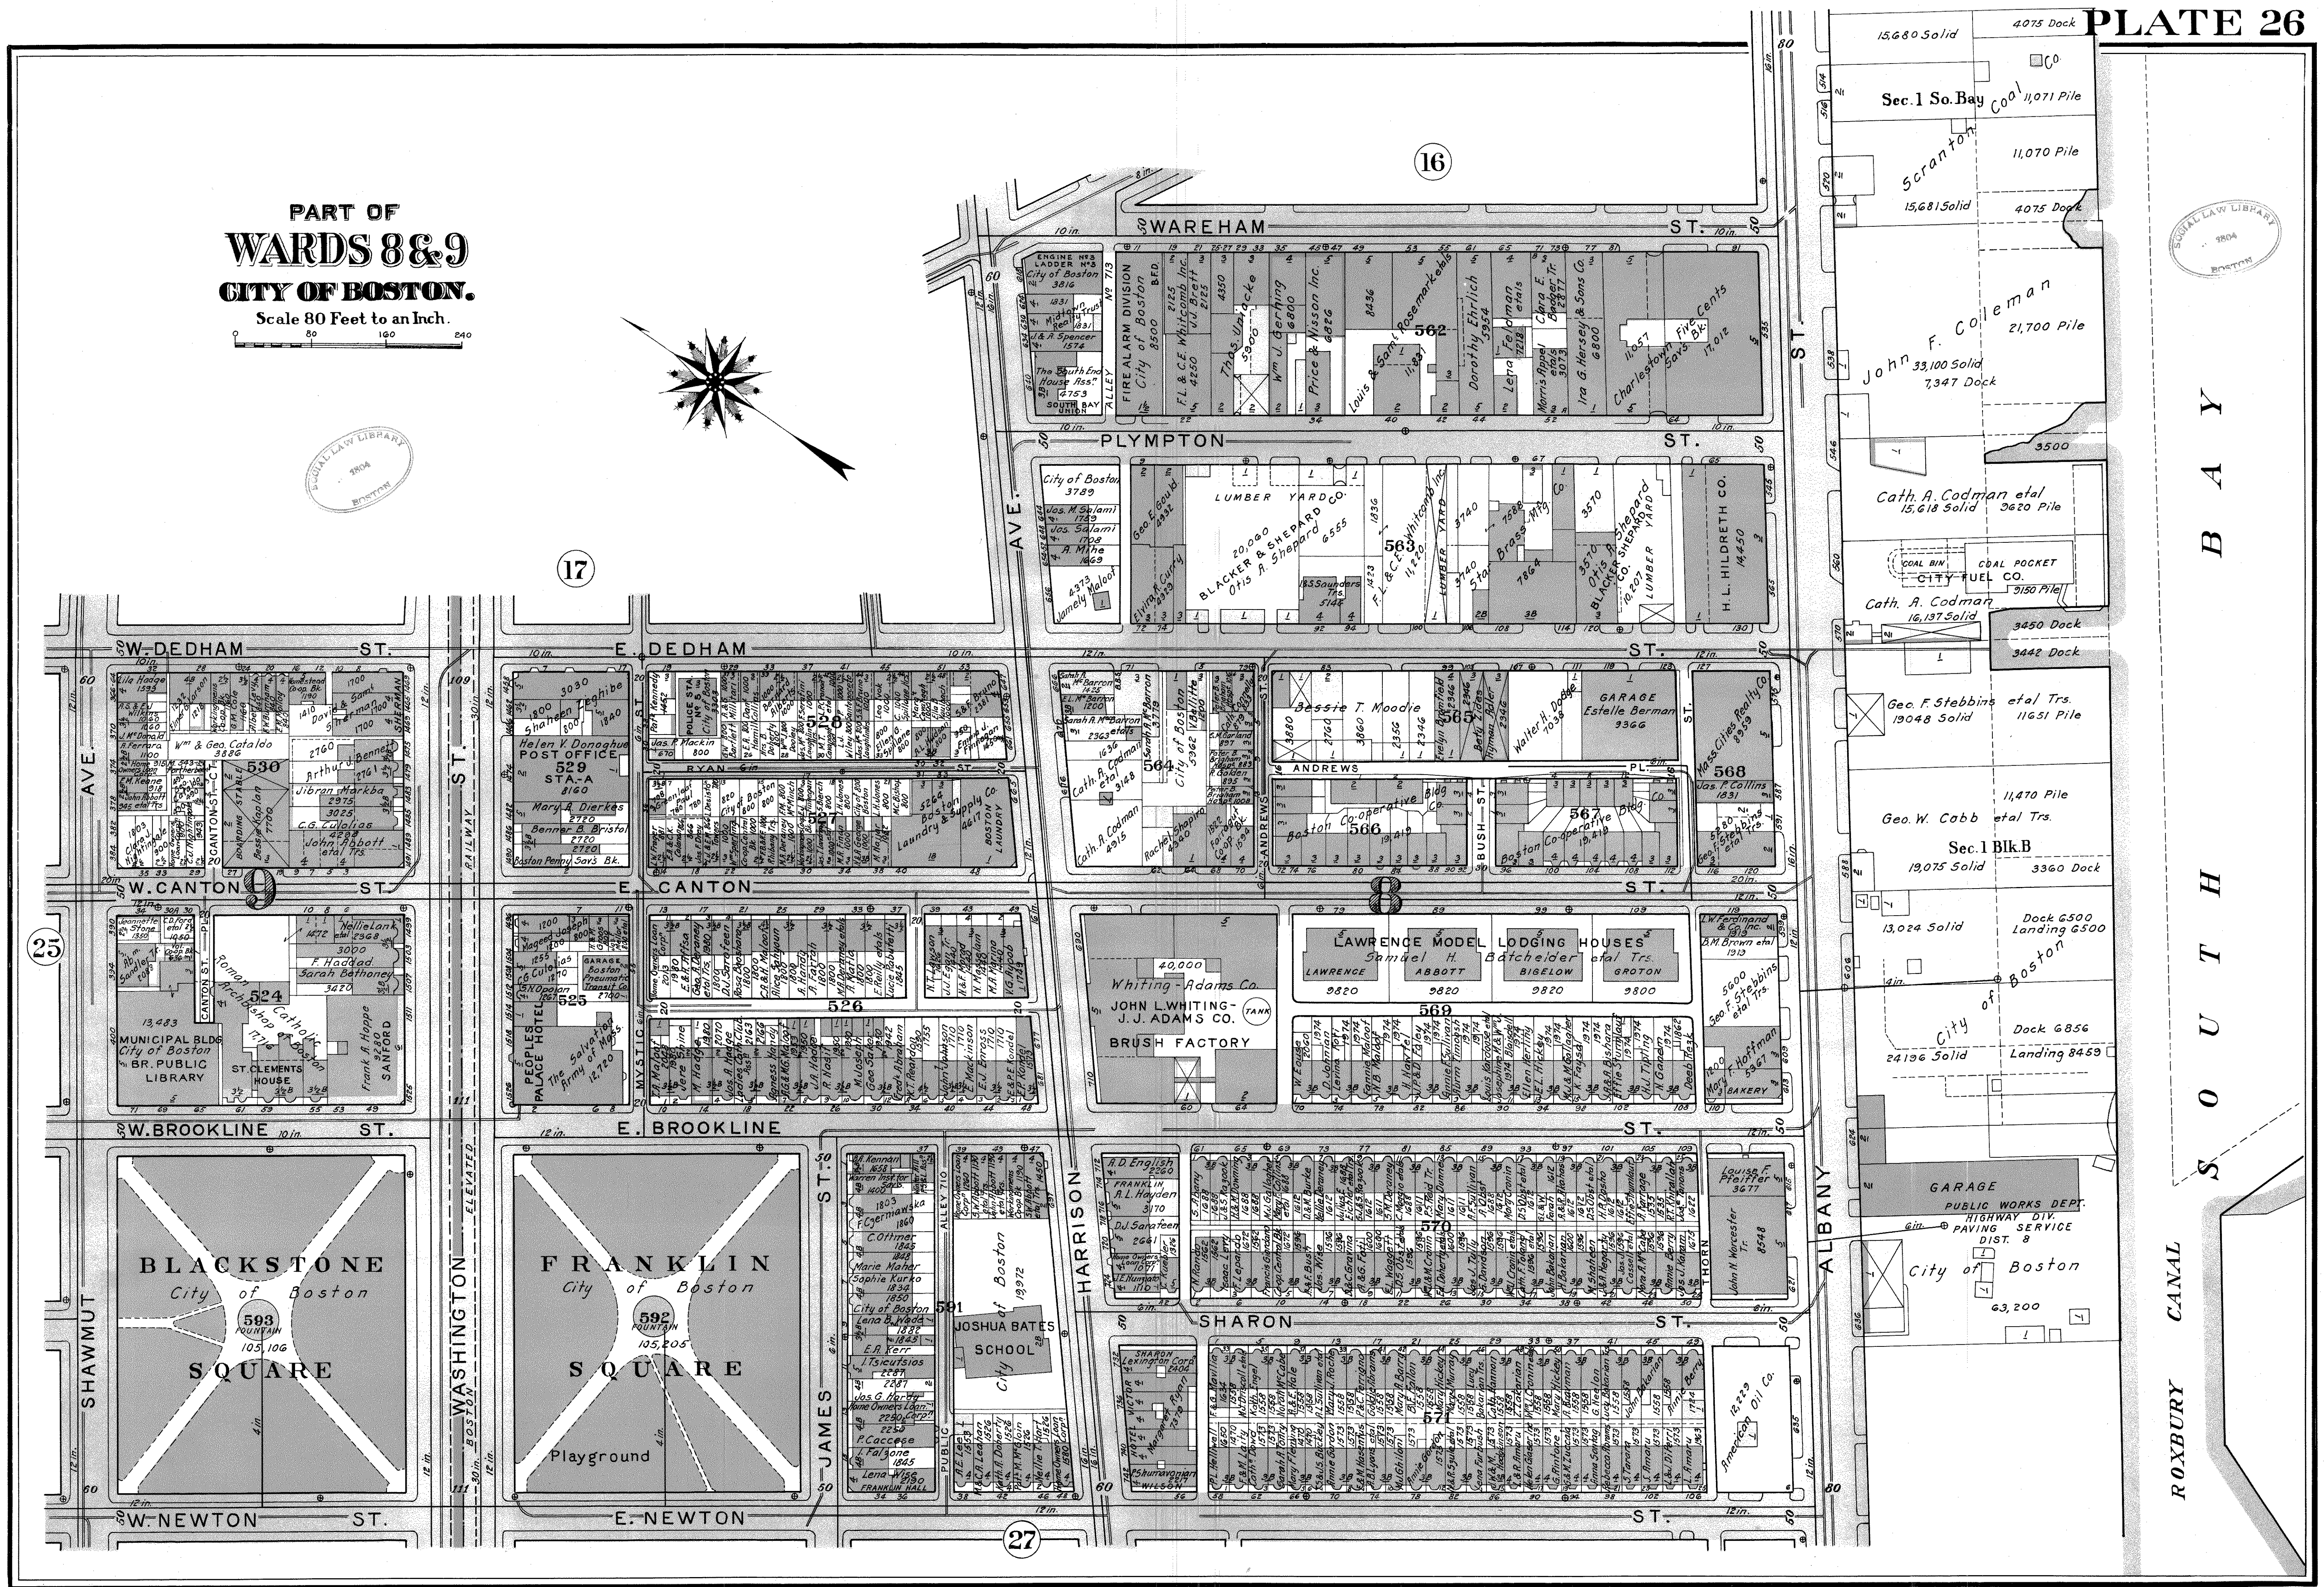

PART OF
WARDS 8 & 9
CITY OF BOSTON.

Scale 80 Feet to an Inch.

S O U T H B A Y

ROXBURY CANAL