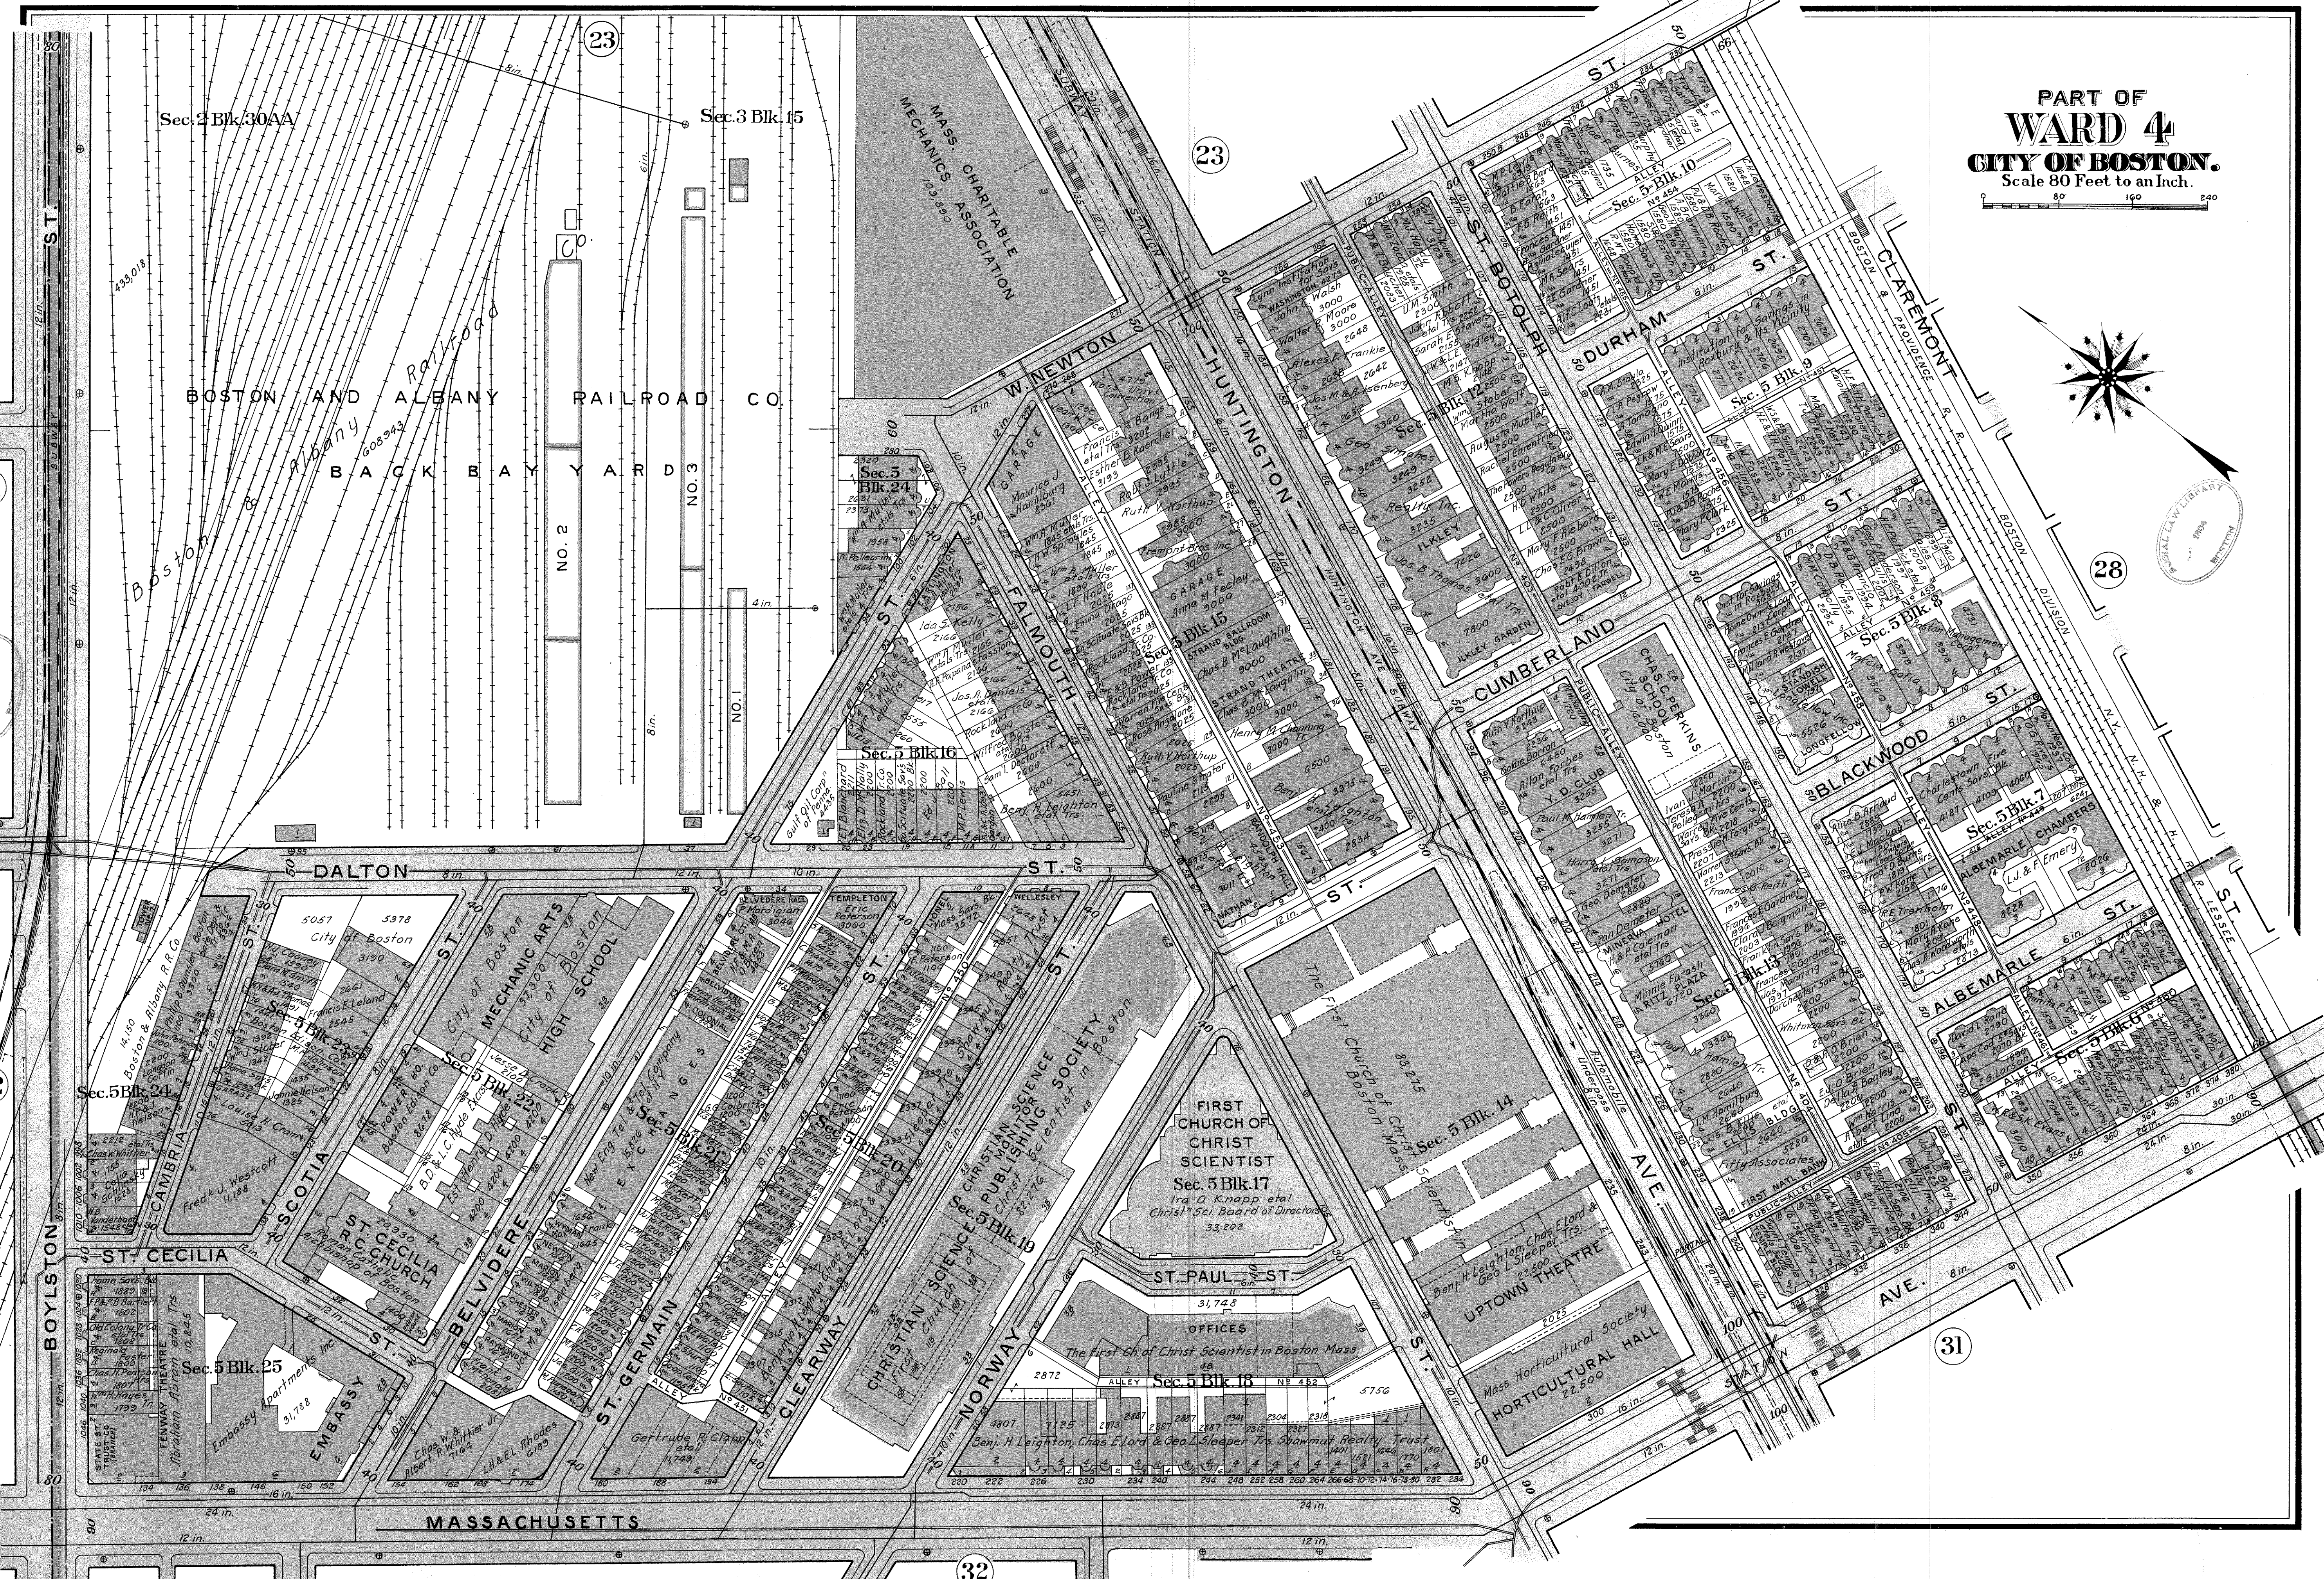

PART OF
WARD 4
CITY OF BOSTON.
Scale 80 Feet to an Inch.

21

22

23

23

28

32

31