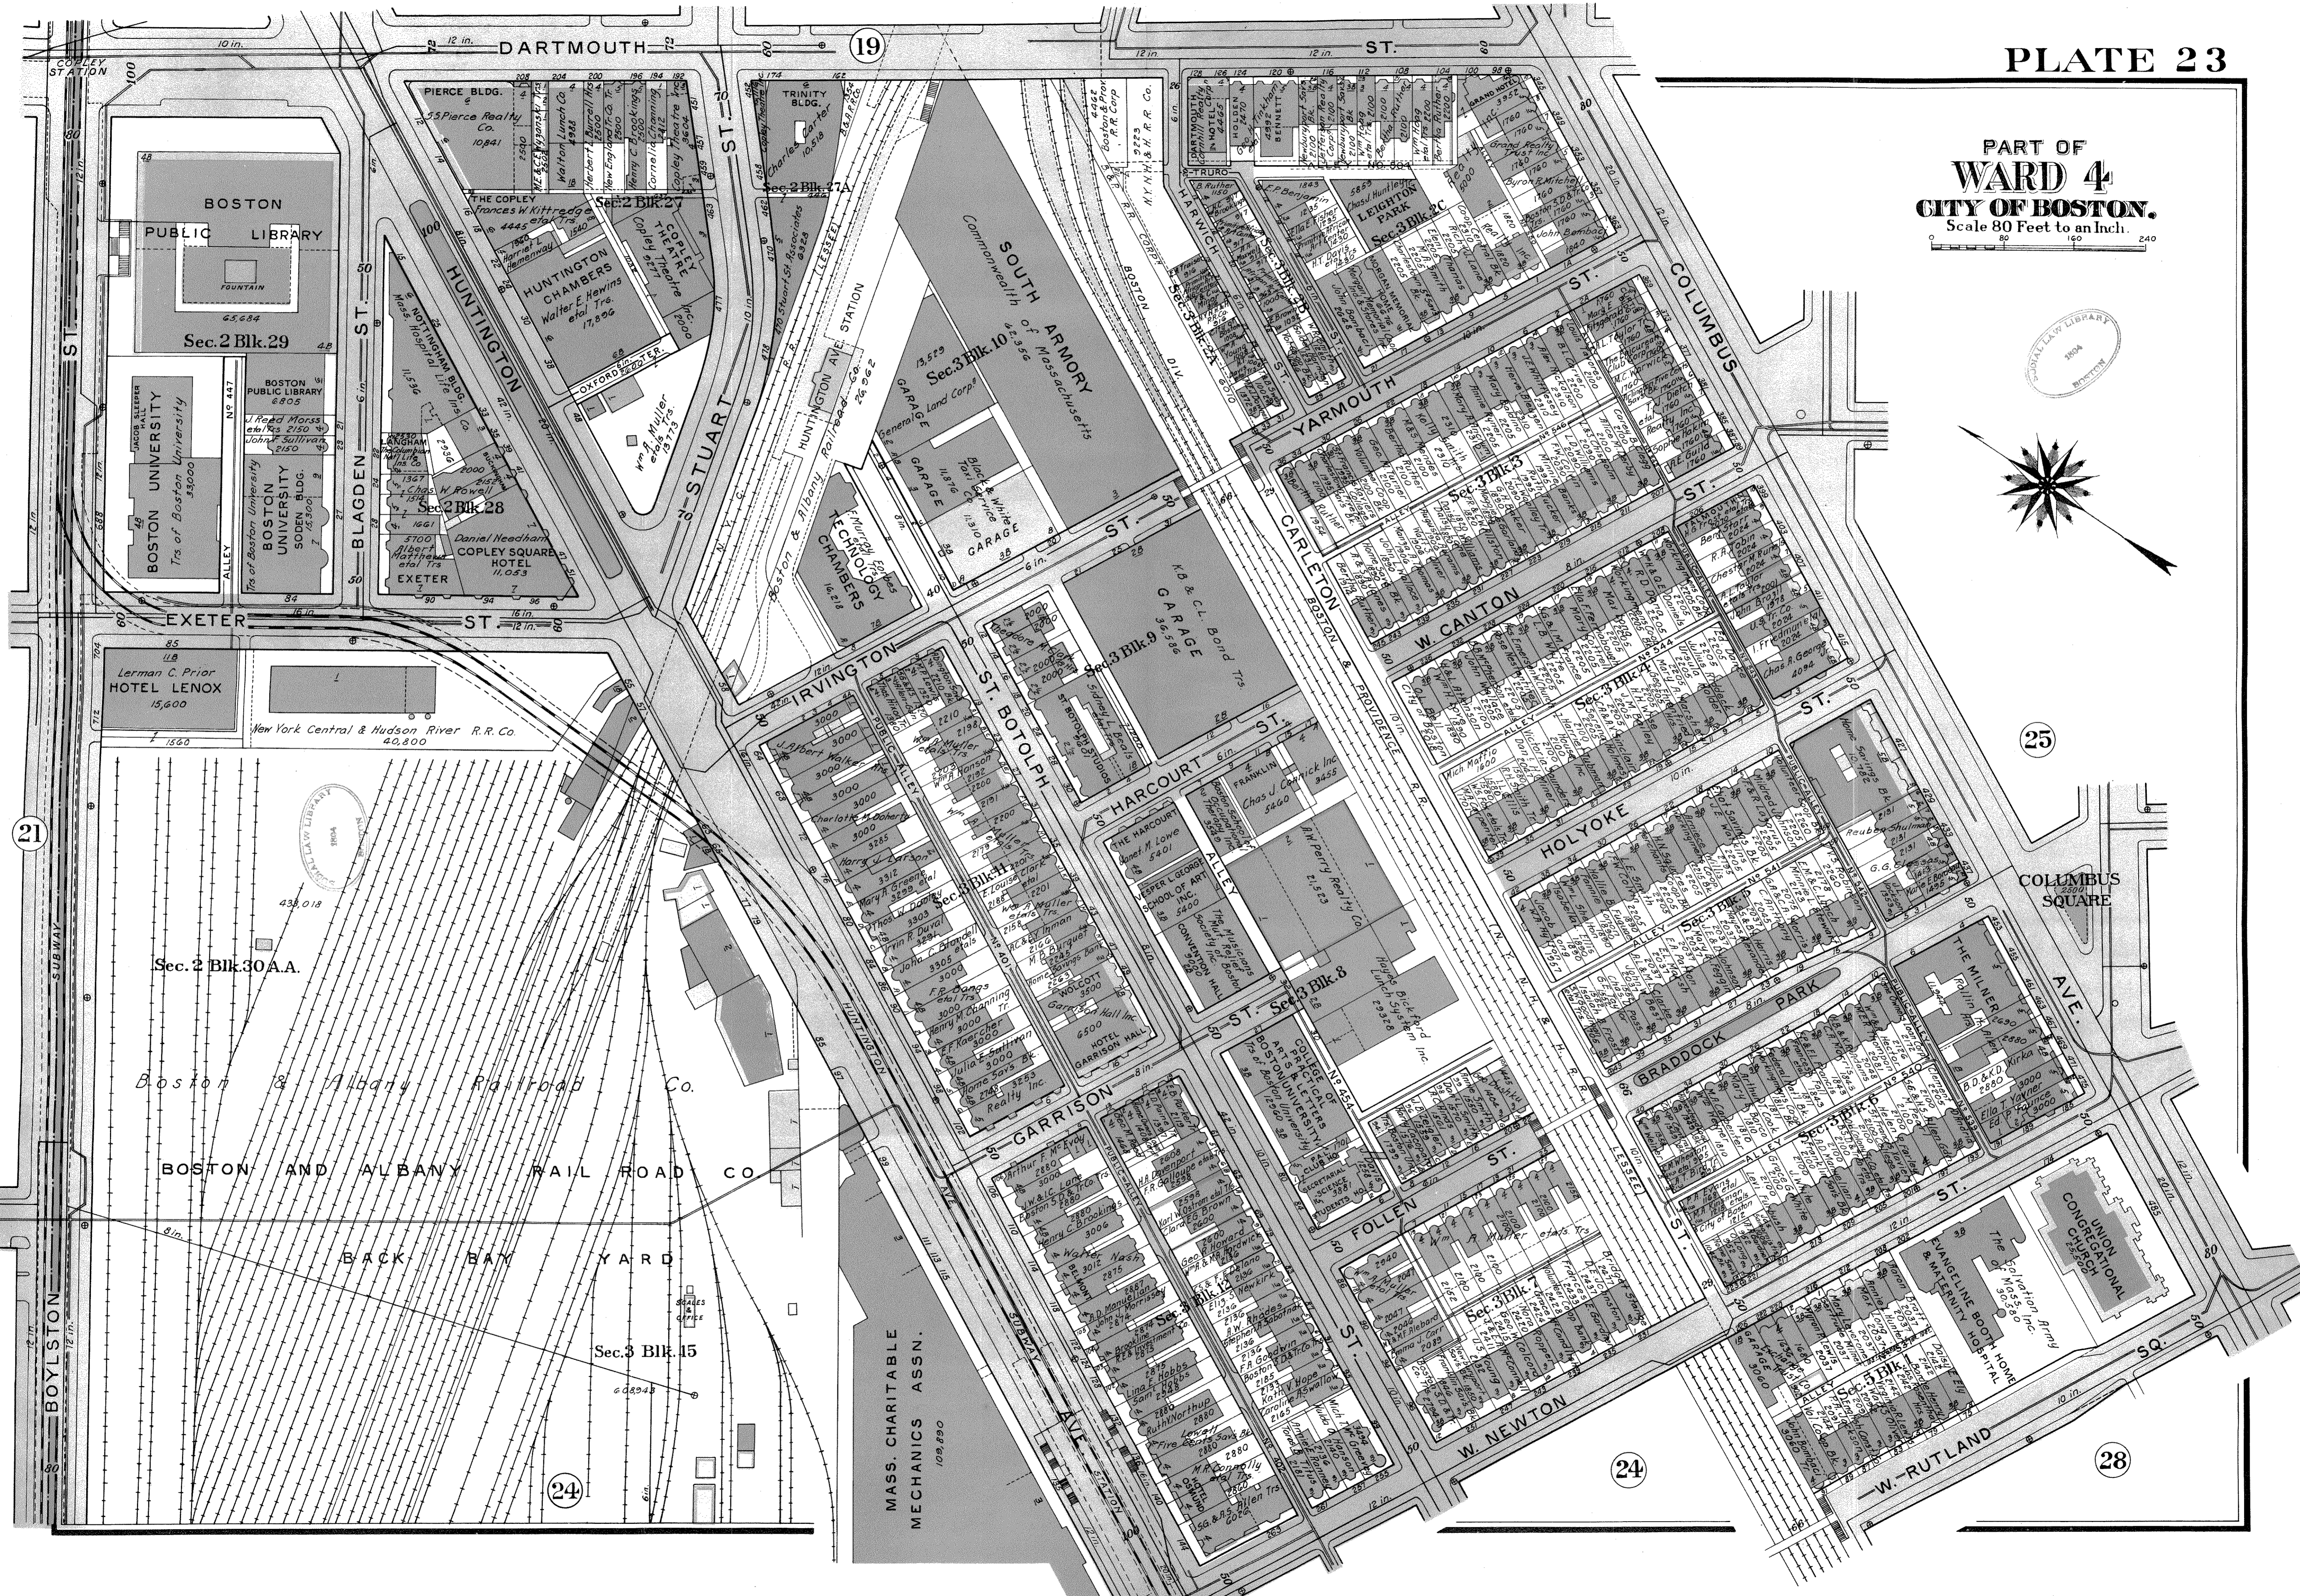

PART OF
WARD 4
CITY OF BOSTON.
Scale 80 Feet to an Inch. 240

21

19

25

24

24

28