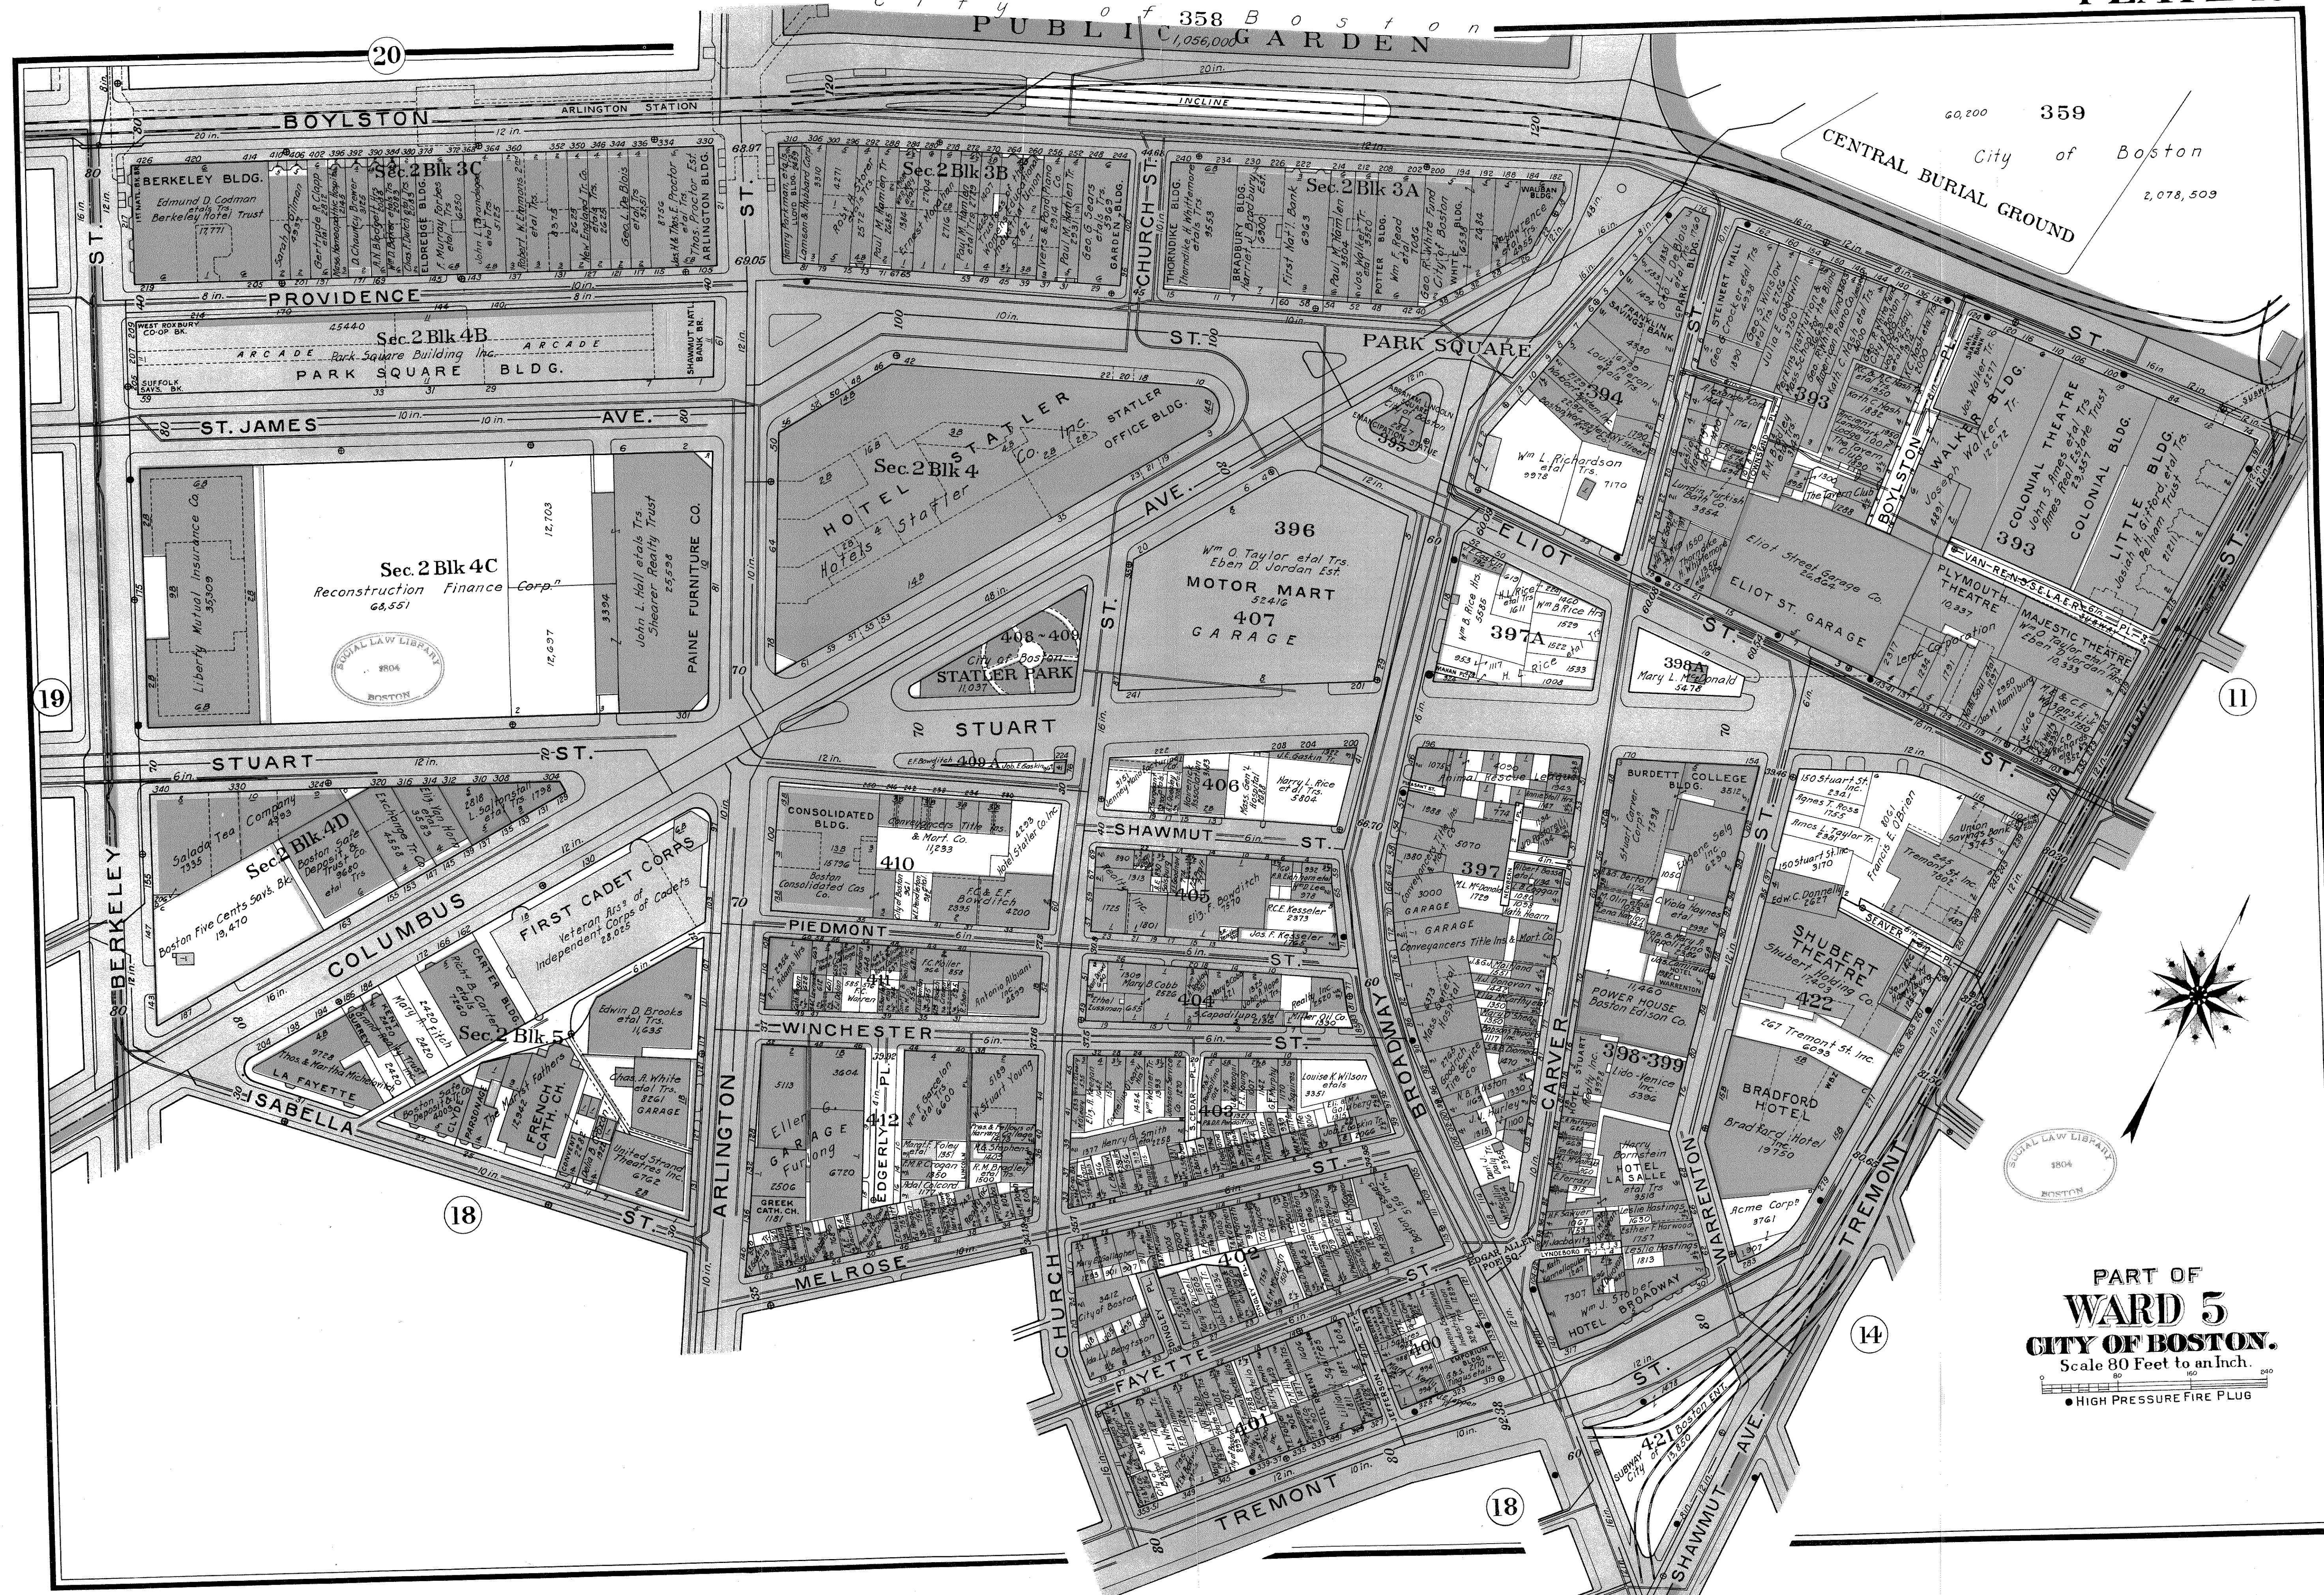

City of Boston 2,078,509

PART OF WARD 5 CITY OF BOSTON. Scale 80 Feet to an Inch. HIGH PRESSURE FIRE PLUG