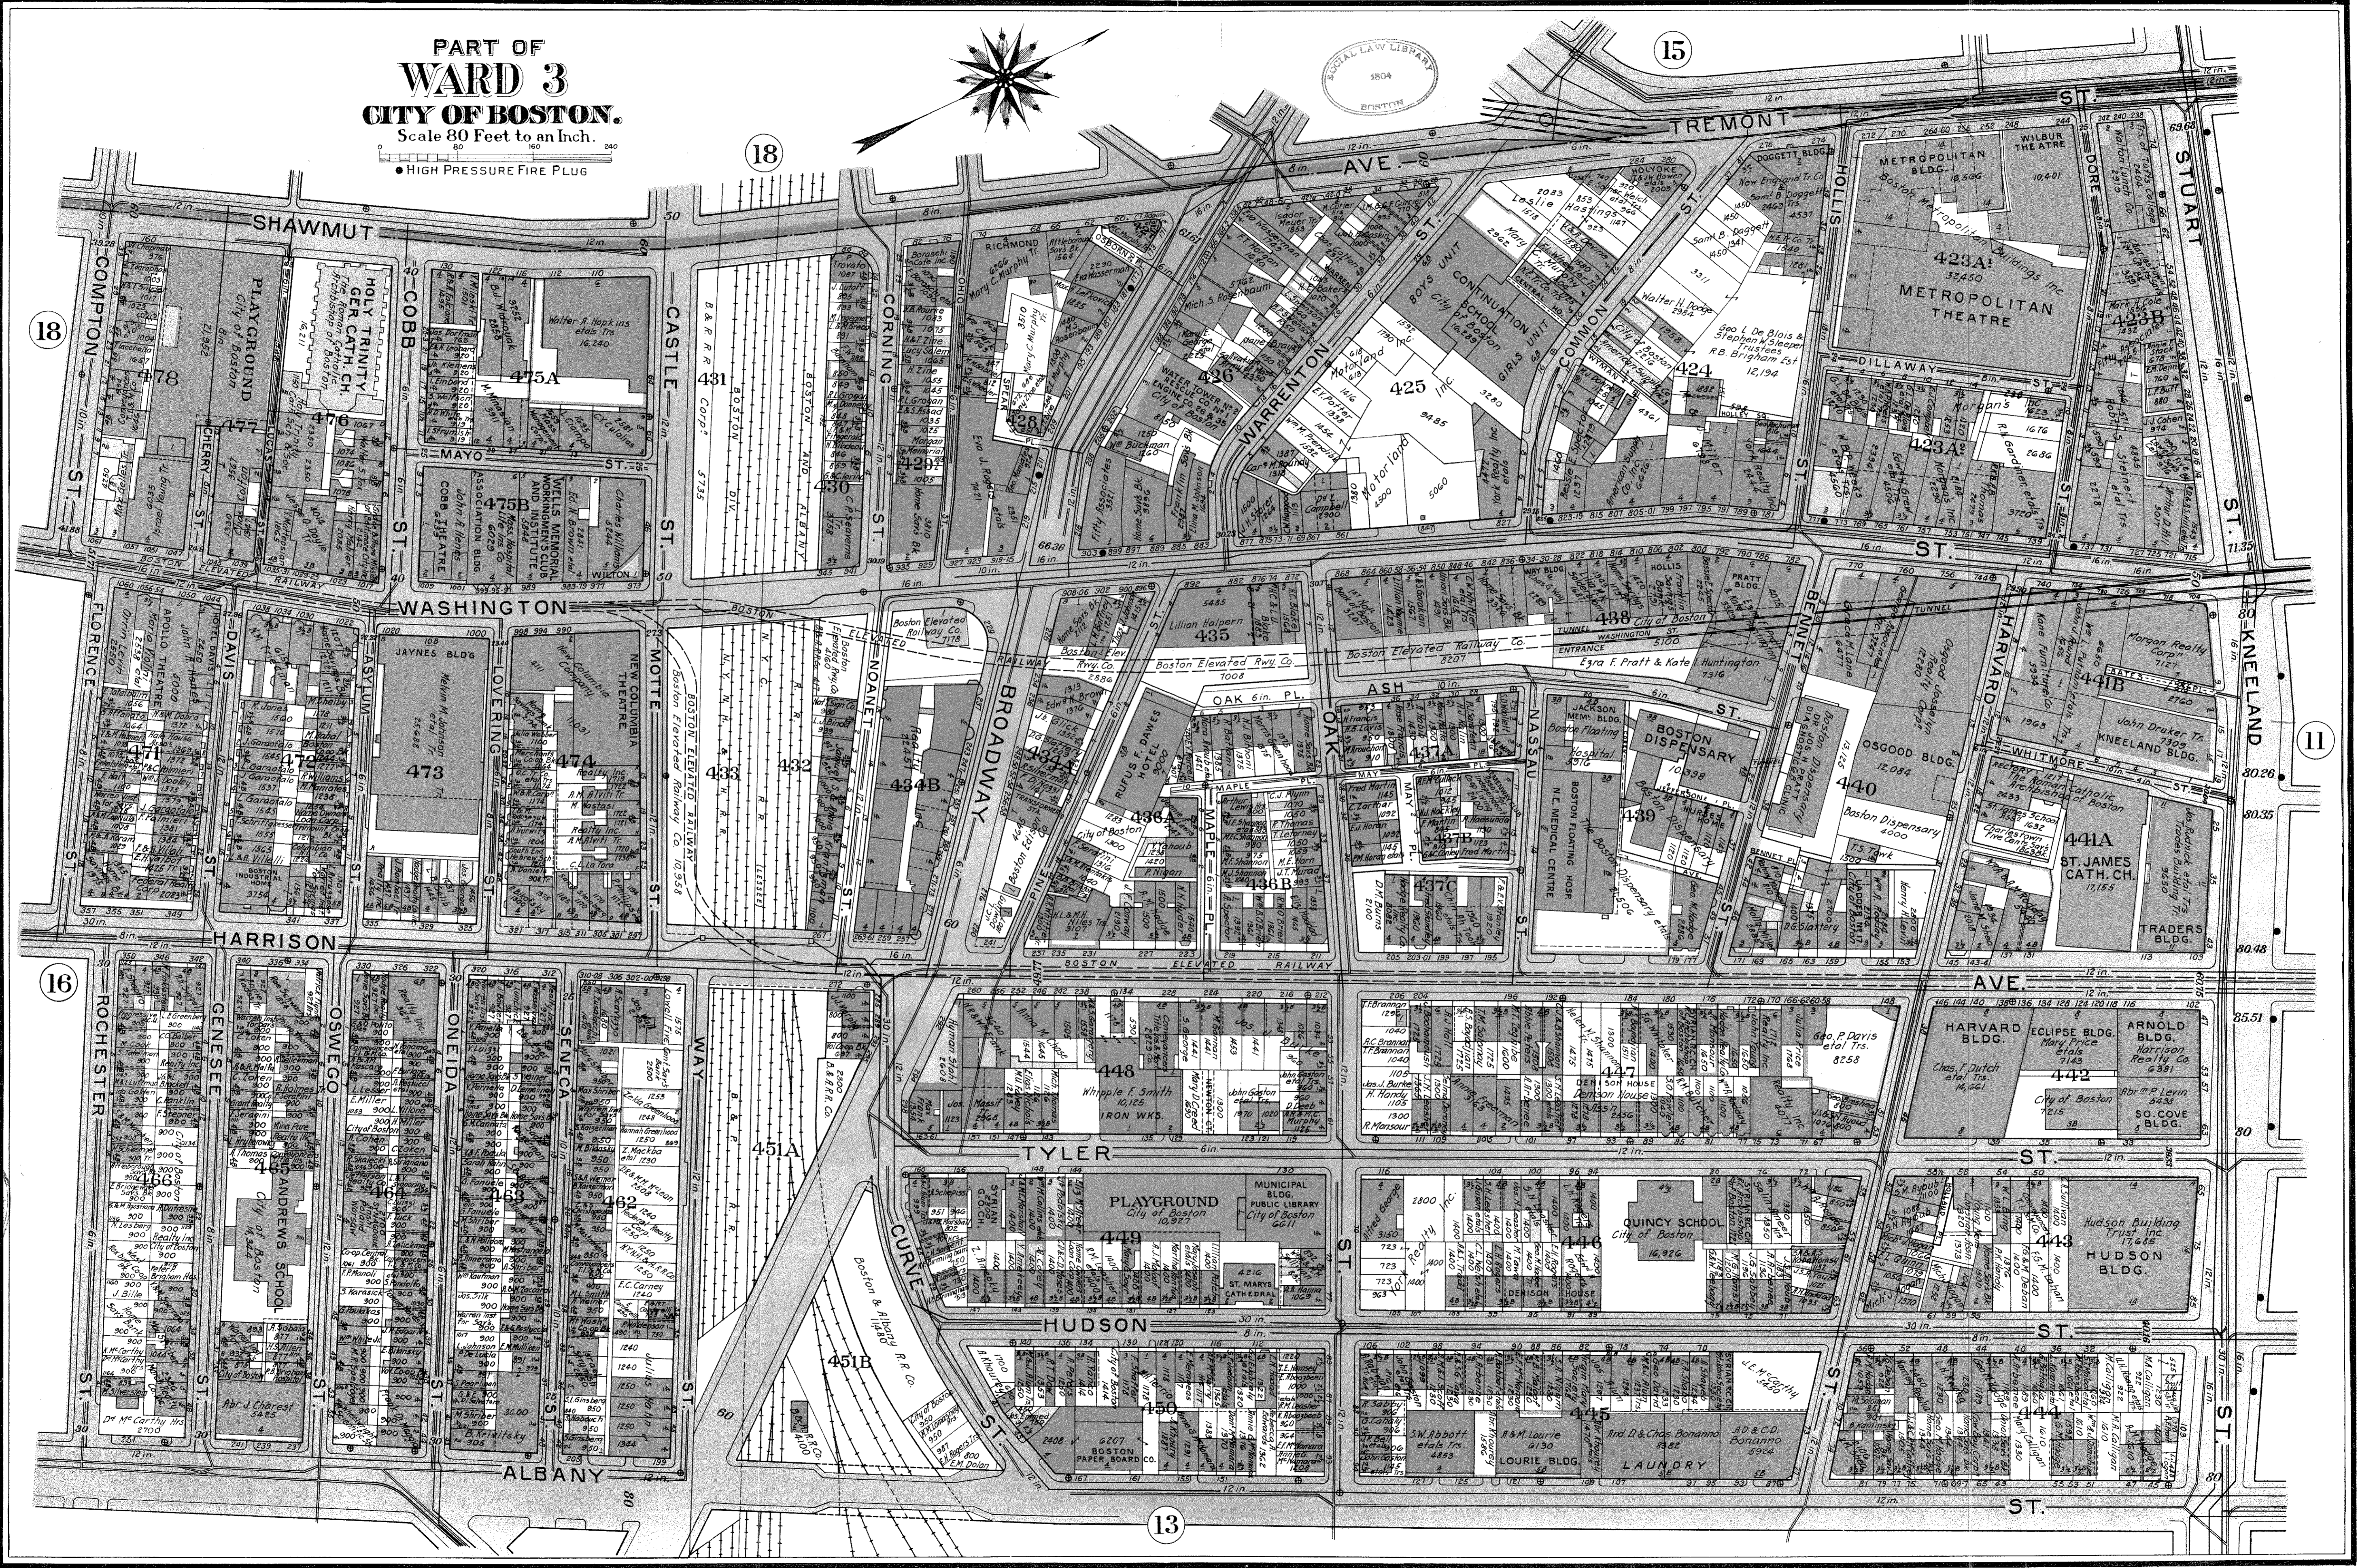

PART OF  
WARD 3  
CITY OF BOSTON.  
Scale 80 Feet to an Inch.  
● HIGH PRESSURE FIRE PLUG

13

15

18

18

16

11