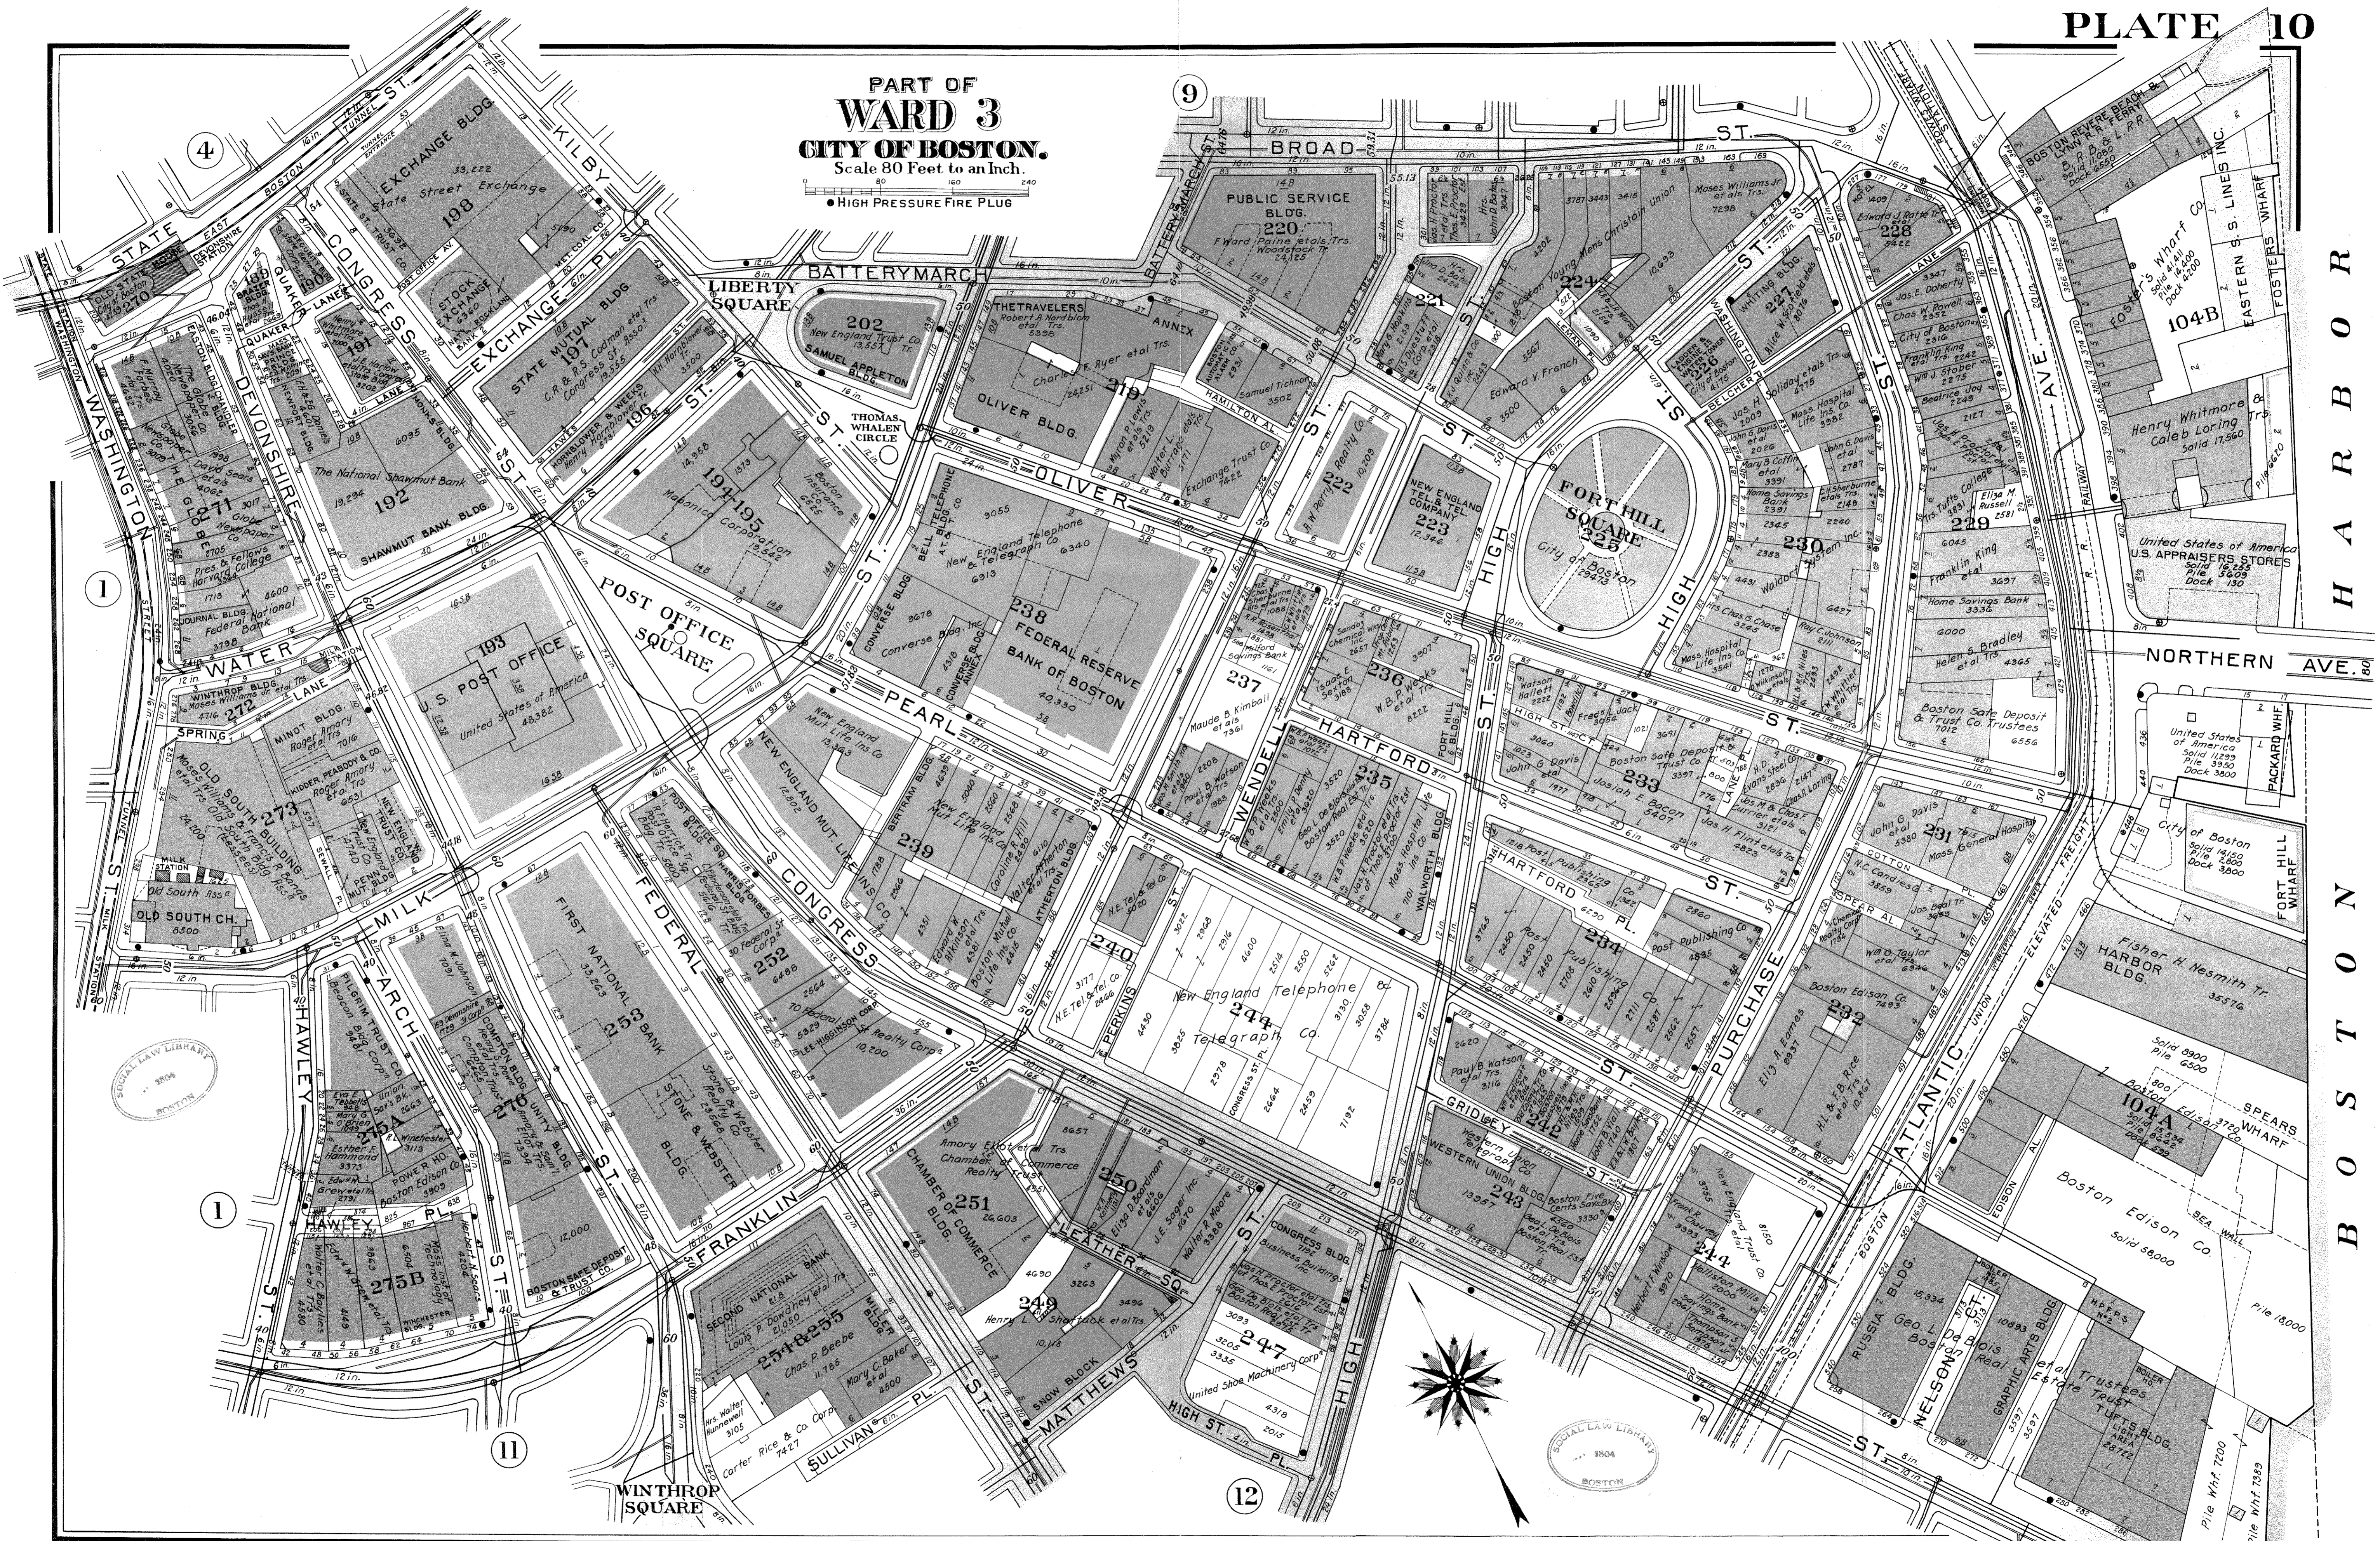

PART OF
WARD 3
CITY OF BOSTON.

Scale 80 Feet to an Inch.

• HIGH PRESSURE FIRE PLUG

H A R B O R
B O S T O N