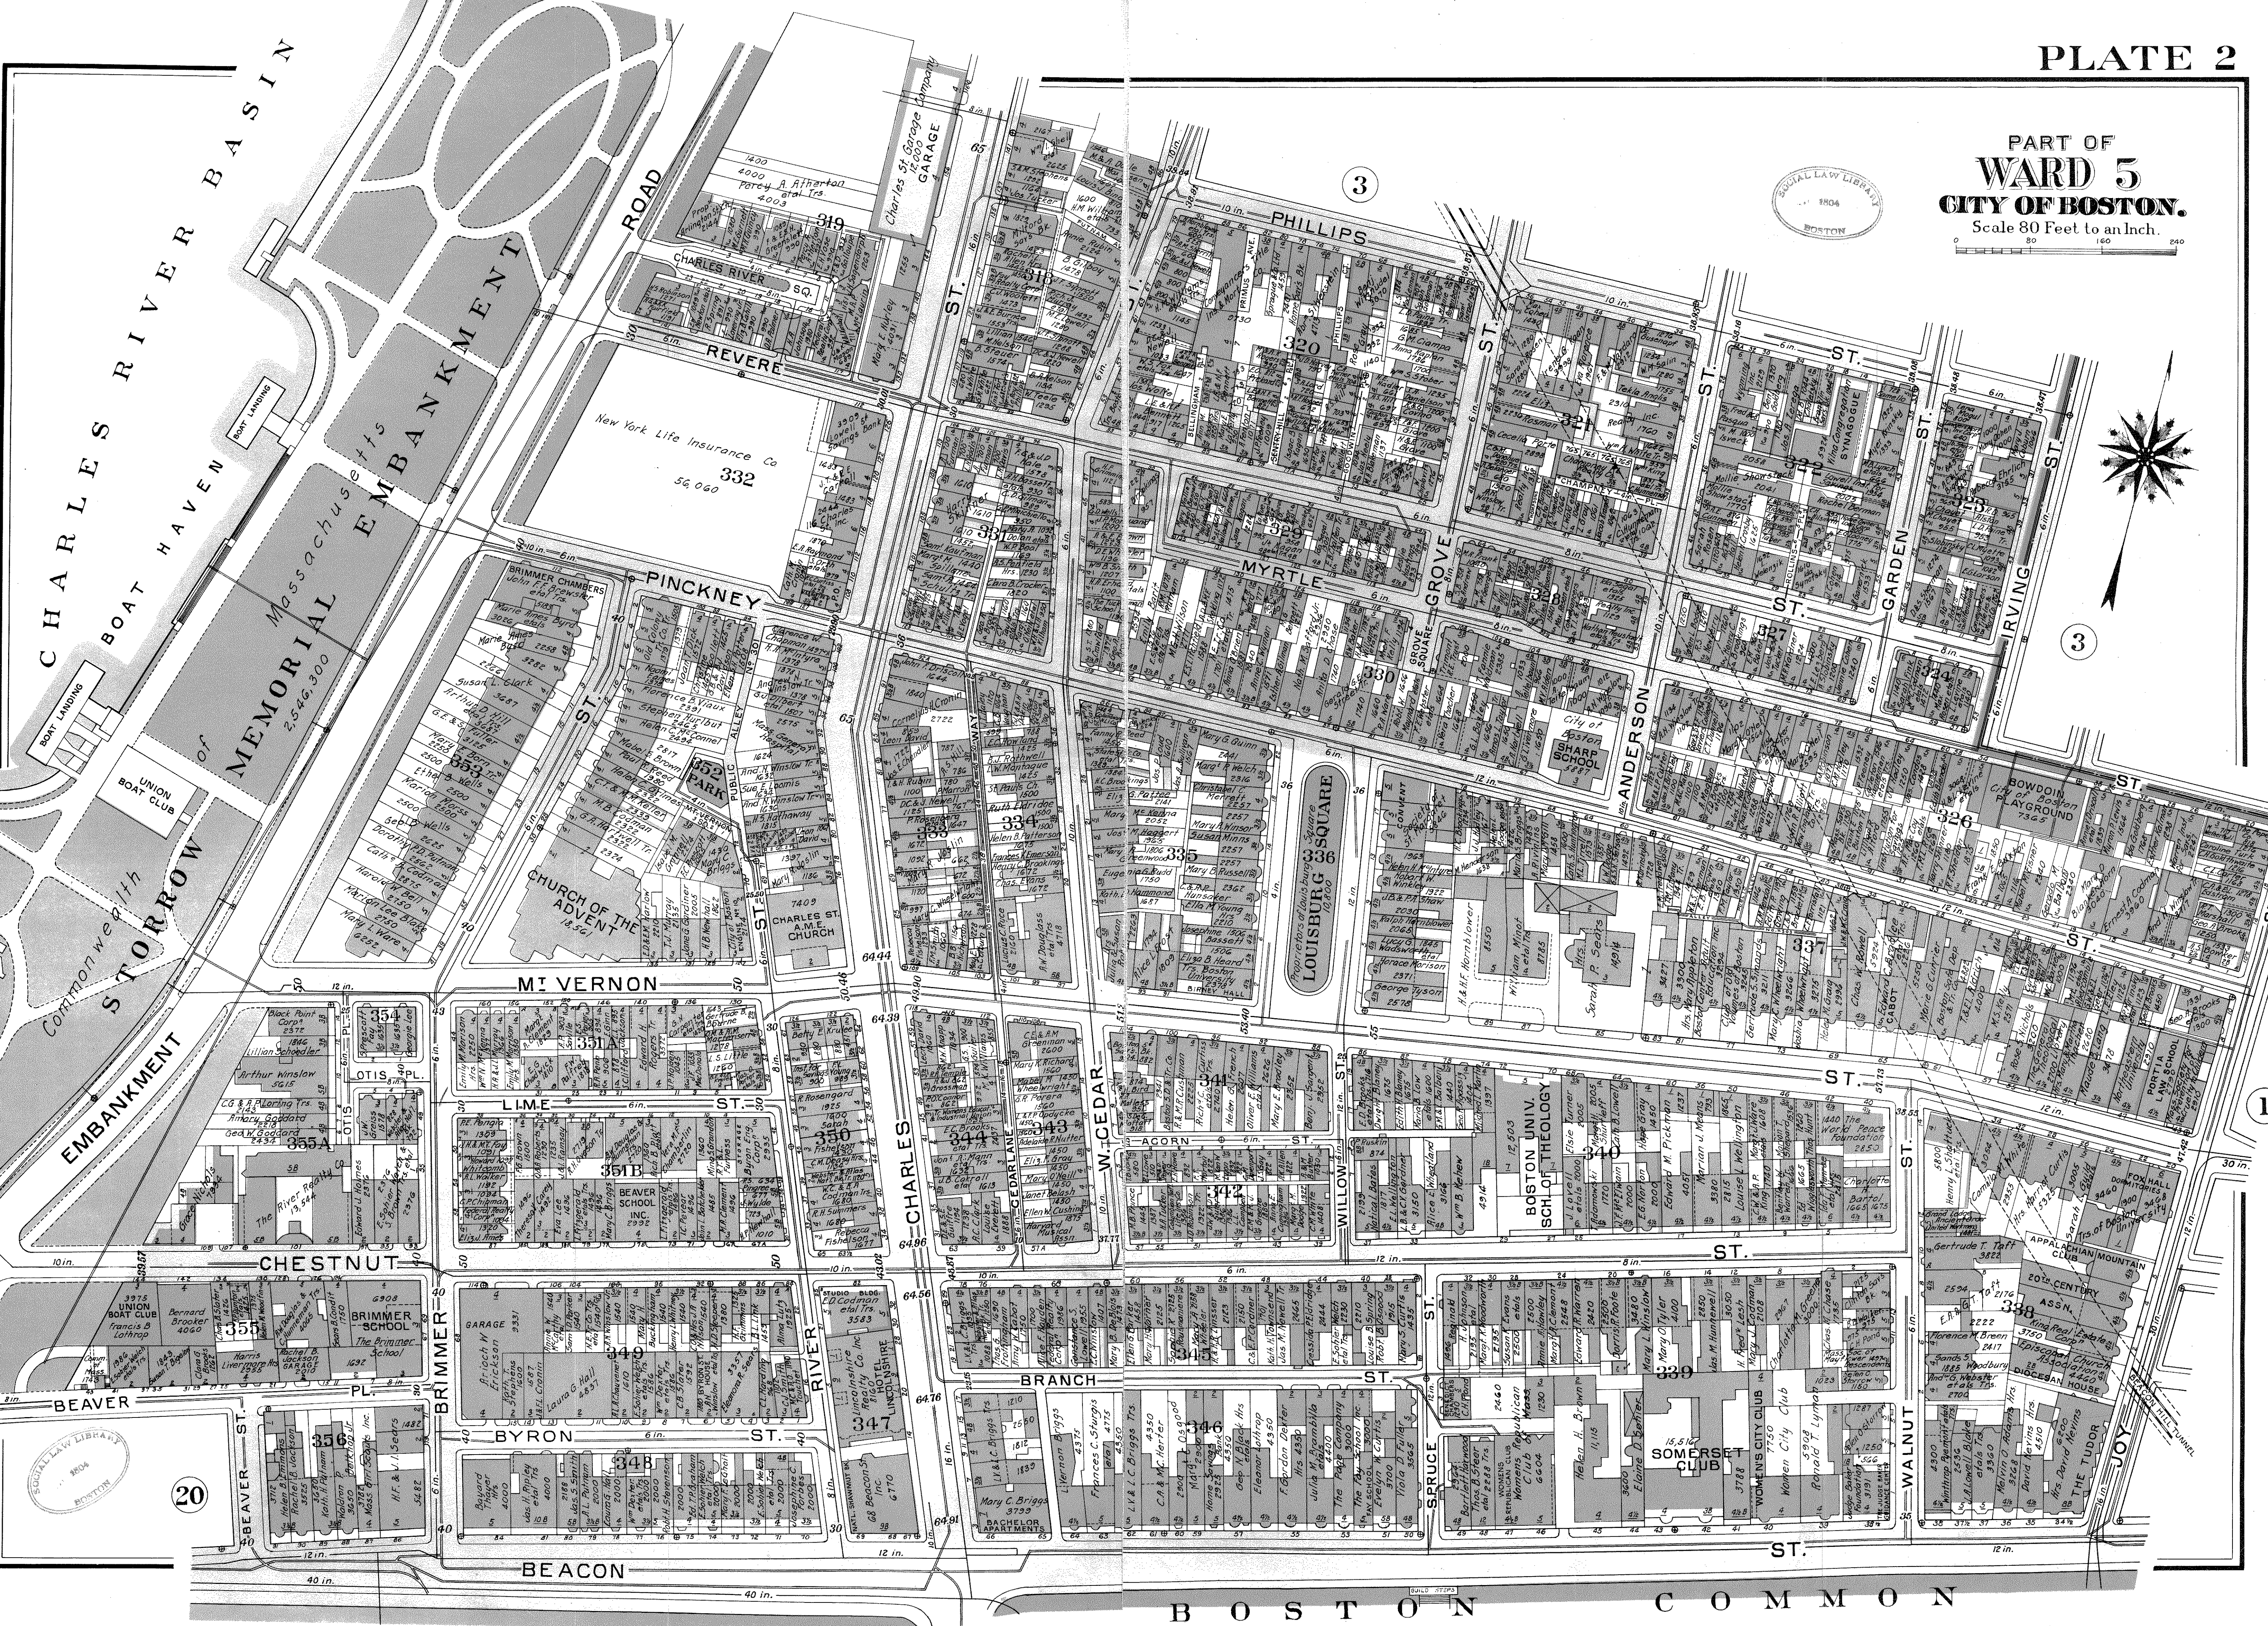

PART OF
WARD 5
CITY OF BOSTON.

Scale 80 Feet to an Inch.

20

3

3

1