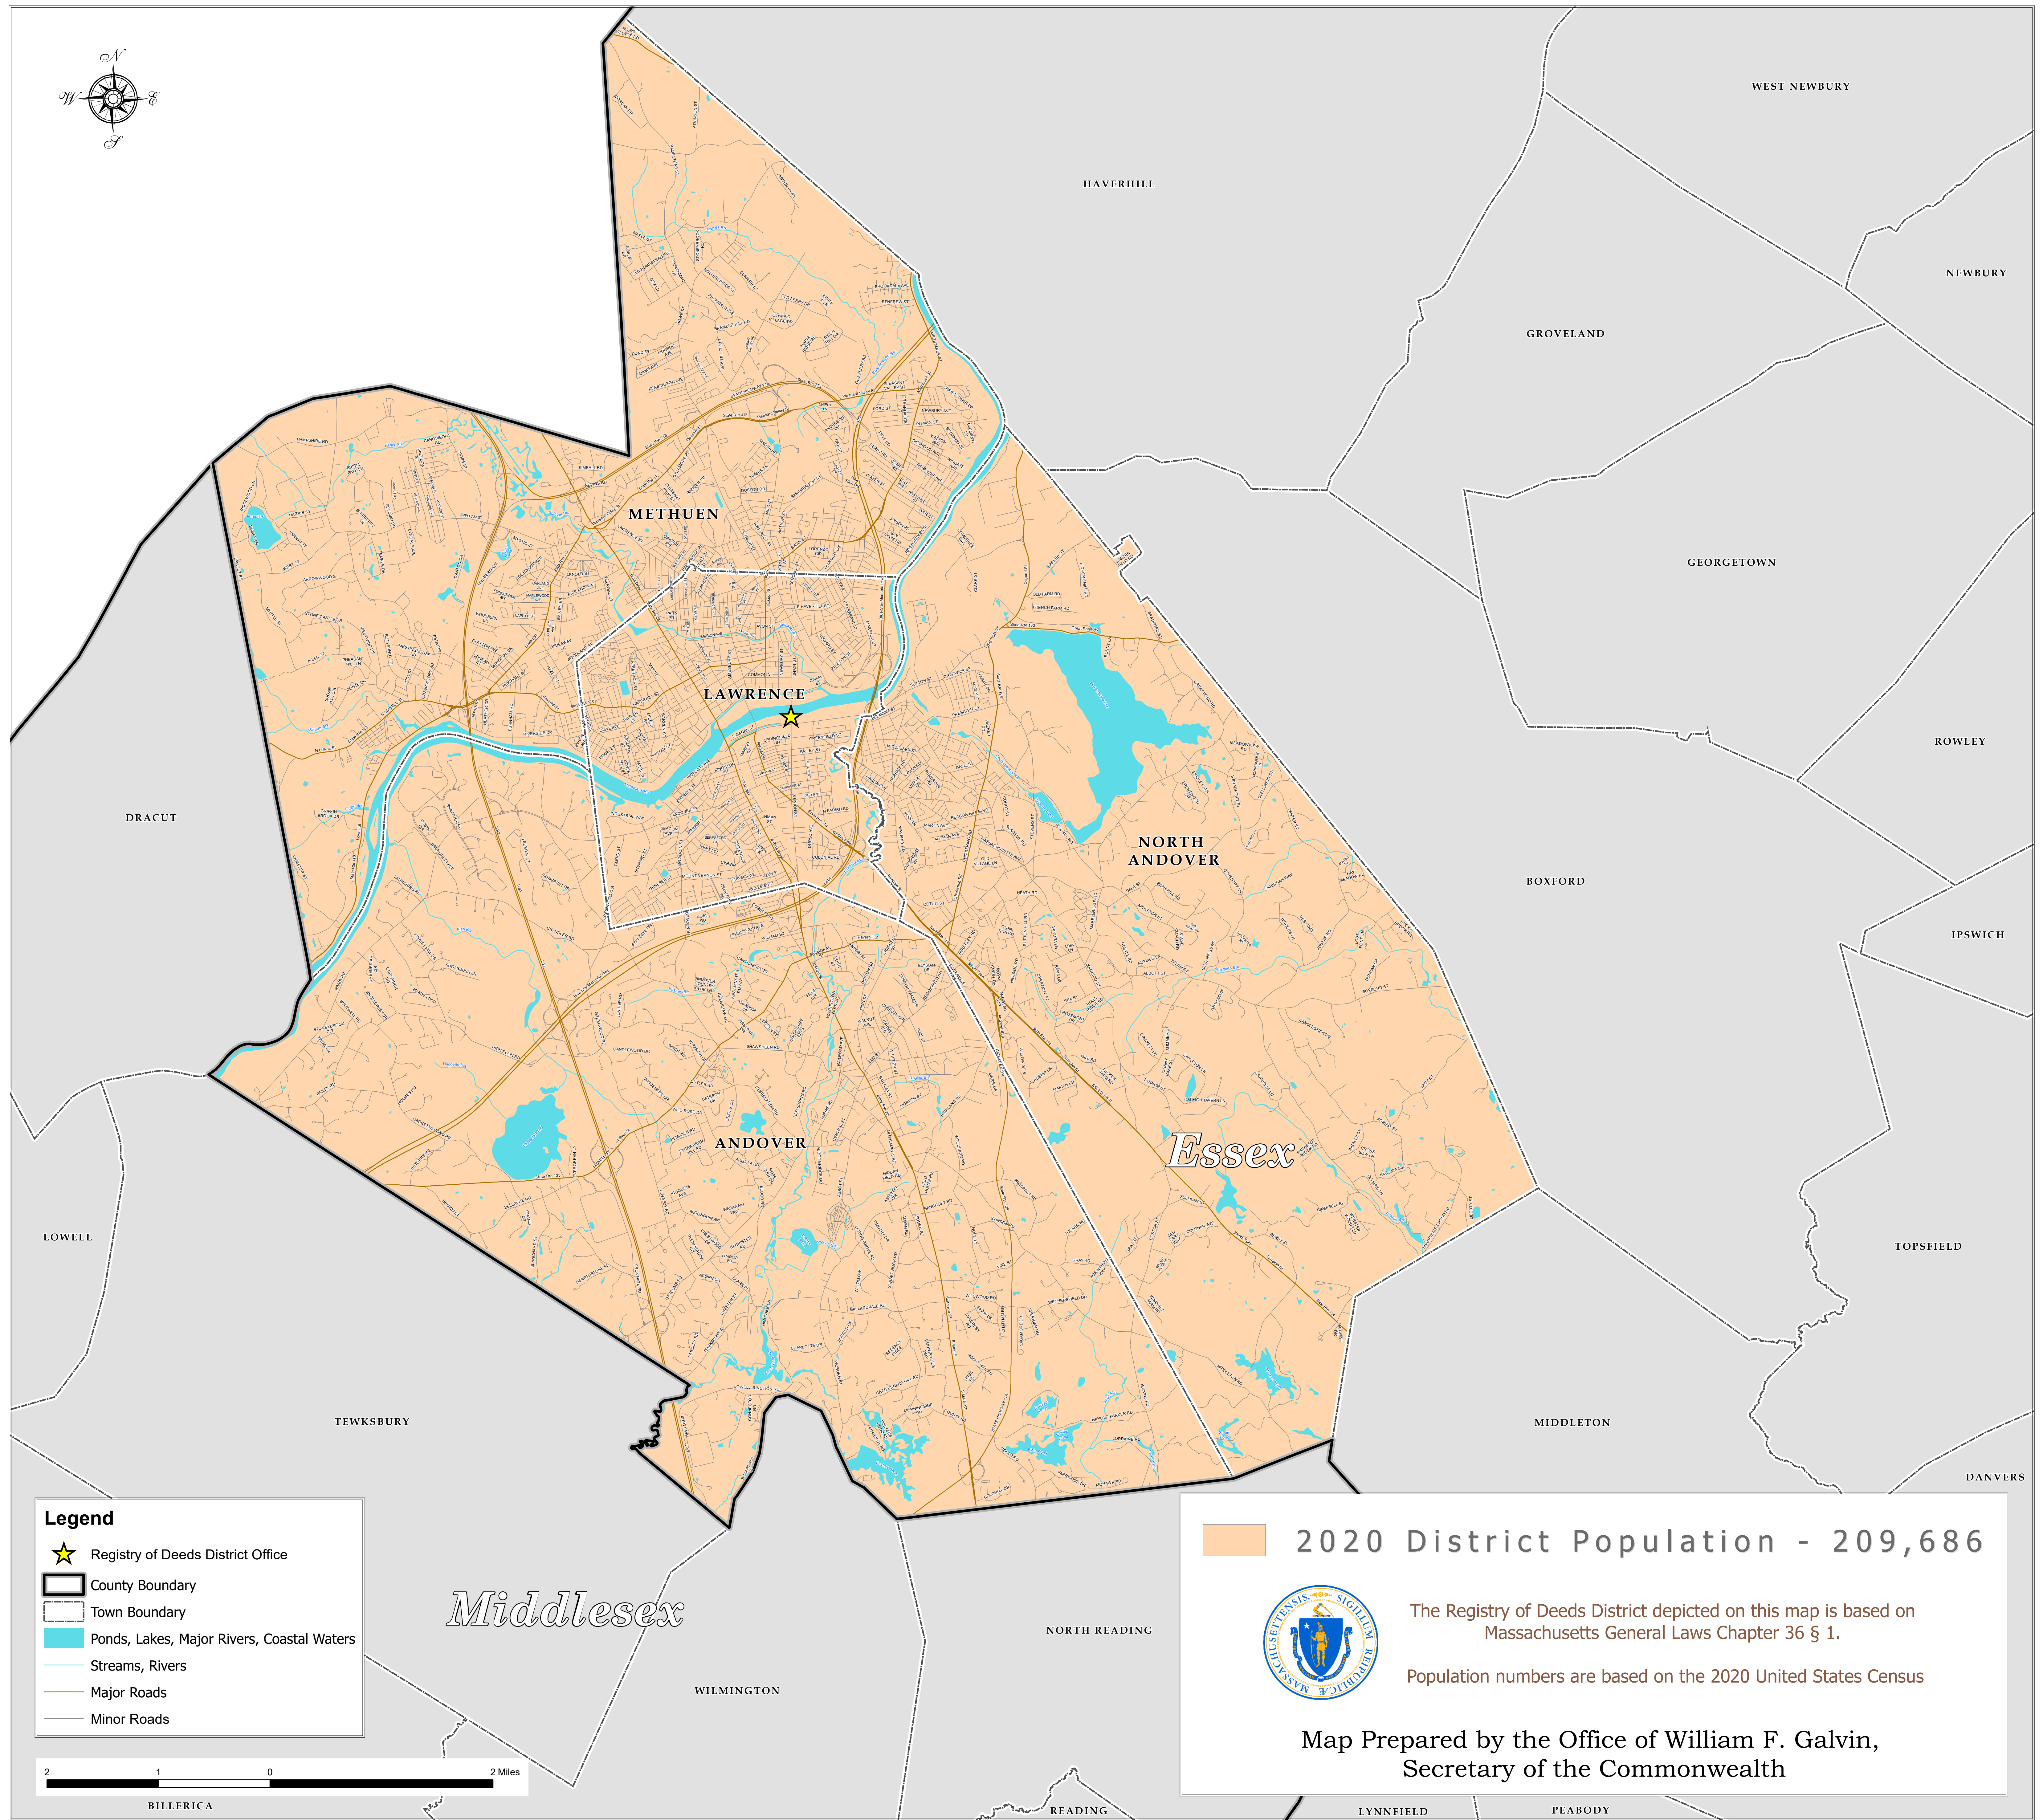

The Commonwealth of Massachusetts

Essex North Registry of Deeds District

M. Paul Iannuccillo, Register

Legend

- ★ Registry of Deeds District Office
- ▭ County Boundary
- ▭ Town Boundary
- Ponds, Lakes, Major Rivers, Coastal Waters
- Streams, Rivers
- Major Roads
- Minor Roads

2020 District Population - 209,686

The Registry of Deeds District depicted on this map is based on Massachusetts General Laws Chapter 36 § 1.
Population numbers are based on the 2020 United States Census

Map Prepared by the Office of William F. Galvin,
Secretary of the Commonwealth